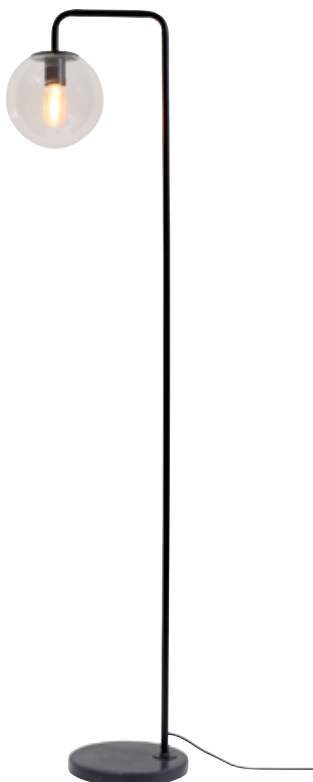

LIMA/F/6030/W
Floor lamp iron Lima h.145cm/shade 60x30cm, white
also available in XL version LIMA/F160/8040 and XXL version LIMA/F200/10040,
shade in 8 colours

SEATTLE/F/B
Floor lamp iron Seattle h.152xb.23cm adjustable, black
excl. light bulb 425414

SHEFFIELD/F/B
Floor lamp iron Sheffield h.170xb.47cm adjustable, black
also available in white SHEFFIELD/F/W, excl. light bulb 425414

TOULOUSE & WARSAW

Toulouse, with matt golden dome and white marble base, has a retro appearance.

Warsaw with clear glass globe and white marble base.

Warsaw in black and white marble base of Toulouse.

WARSAW/F/B
Floor lamp iron/glass Warsaw h.156cm/globe dia.20cm, clear/black
excl. light bulb 425494

WARSAW/F/GO
Floor lamp iron/glass Warsaw h.156cm/globe dia.20cm, clear/gold
excl. light bulb 425494

TOULOUSE/F/GO
Floor lamp iron/marble Toulouse h.150cm /shade round dia.40x20cm gold

MONTREAL/F/N/6030/B
Floor lamp ashwood 3-legs Montreal h.135cm/shade 60x30cm, black
shade in 8 colours