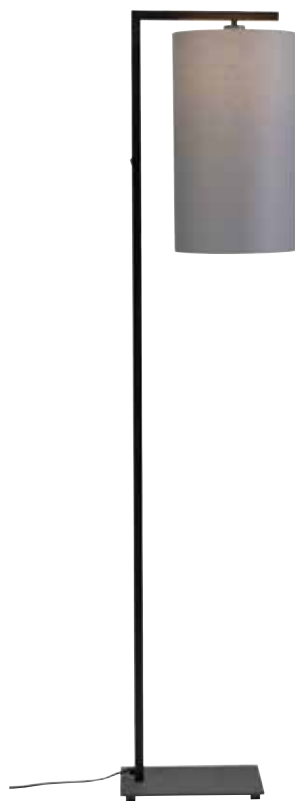

STOCKHOLM/H40/GG
Hanging lamp biodegradable Stockholm dia.43xh.40cm green-grey
also available in white STOCKHOLM/H40/W

AMSTERDAM & BOSTON

Boston with long cylindrical shade 2545. The tube is square.

Go for a new look and combine textile shades with the black base of Amsterdam. Shades are available in eight colours!

Boston with 3220 shade and detail of Amsterdam.

AMSTERDAM/F/B/4723/W
Floor lamp iron/textile Amsterdam h.190cm/shade 47x23cm, white
shade in 8 colours

BOSTON/F/B/2545/LG
Floor lamp iron Boston h.160cm/shade 25x45cm, light grey
shade in 8 colours