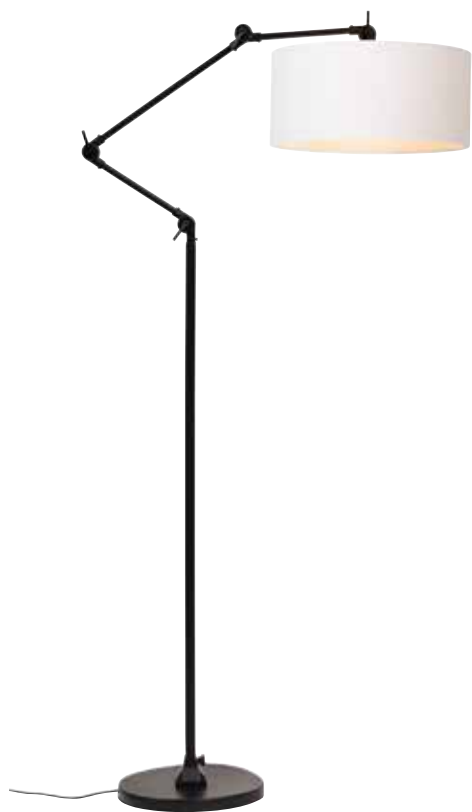

AMSTERDAM/F/B/4723/W
Floor lamp iron/textile Amsterdam h.190cm/shade 47x23cm, white
shade in 8 colours