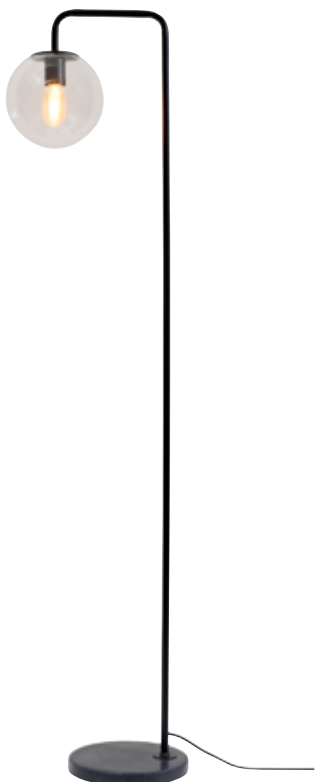

LIMA/F/6030/W
Floor lamp iron Lima h.145cm/shade 60x30cm, white also available in XL version LIMA/F160/8040 and XXL version LIMA/F200/10040, shade in 8 colours

SEATTLE/F/B
Floor lamp iron Seattle h.152xb.23cm adjustable, black excl. light bulb 425414

SHEFFIELD/F/B
Floor lamp iron Sheffield h.170xb.47cm adjustable, black also available in white SHEFFIELD/F/W, excl. light bulb 425414

TOULOUSE & WARSAW

Toulouse, with matt golden dome and white marble base, has a retro appearance.

Warsaw with clear glass globe and white marble base.

Warsaw in black and white marble base of Toulouse.

WARSAW/F/B
Floor lamp iron/glass Warsaw h.156cm/globe dia.20cm, clear/black
excl. light bulb 425494

WARSAW/F/GO
Floor lamp iron/glass Warsaw h.156cm/globe dia.20cm, clear/gold
excl. light bulb 425494

TOULOUSE/F/GO
Floor lamp iron/marble Toulouse h.150cm /shade round dia.40x20cm gold

MONTREAL/F/N/6030/B
Floor lamp ashwood 3-legs Montreal h.135cm/shade 60x30cm, black
shade in 8 colours