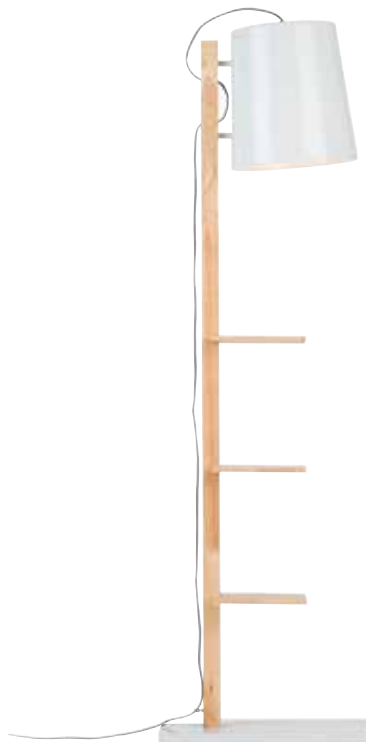

BIARRITZ/F/W
Floor lamp iron Biarritz h.143xw.43cm/shade dia.12xh.16cm, white

MADRID/F/B
Floor lamp iron/cement base Madrid h.147x32cm/shade dia.18xh.19cm, black

MADRID/F/W
Floor lamp iron/cement base Madrid w.32xh.147cm/shade dia.18xh.19cm, white

CAMBRIDGE
*the perfect
lamp for
book lovers!*

CAMBRIDGE/F/B
Floor lamp iron/wood Cambridge for books h.168cm/shade
dia.30xh.32cm, natural/black

CAMBRIDGE/F/W
Floor lamp iron/wood Cambridge for books h.168cm/shade
dia.30xh.32cm, natural/white

CHICAGO/F/SG
Floor lamp iron Chicago h.205cm/shade dia.36xh.30cm, smoke grey

CHICAGO/F/W
Floor lamp iron Chicago h.205cm/shade dia.36xh.30cm, white

BRIGHTON DENVER & GLASGOW

Brighton's height and arm with shade are both adjustable.