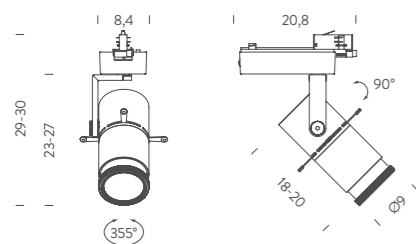

SHARP

FRAME

voltage/current	max power	source	flux	optic	CRI	switching	mounting	CCT	finish	code
220/240V	23W	LED spot	870lm	focus/frame	> 94	dimnable 1-10V	track	2700K	white	MPFB8001C29DBG
			920lm					3000K	black	MPFB8001C29DAN
			1070lm					4000K	white	MPFB8001C29WBG
									black	MPFB8001C29WAN
									white	MPFB8001C29NBG
									black	MPFB8001C29NAN

note driver on board, dimming control on board, rotating body 355°, orientable spot 90°, compatible with TRACK 3-230V p.174, black anodized finish or varnished white with grey details

			870lm			dimnable DALI		2700K	white	MPFBDA01C29DBG
			920lm					3000K	black	MPFBDA01C29DAN
			1070lm					4000K	white	MPFBDA01C29WBG
									black	MPFBDA01C29WAN
									white	MPFBDA01C29NBG
									black	MPFBDA01C29NAN

note driver on board, rotating body 355°, orientable spot 90°, compatible with TRACK 3-230V (DALI) p.174, black anodized finish or varnished white with grey details

customizations CRI, CCT, Casambi accessory, other track adapter

☐ IP20