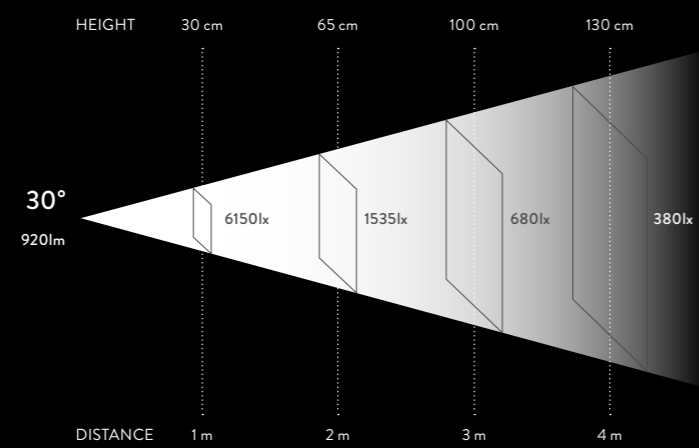

IP20

orientable spot 90°

soft variable/framing optic

dimming control on board

FRAME OPTIC

*Sharp Frame, white finish*

*Defined edges lens included*

CEILING/PENDANT