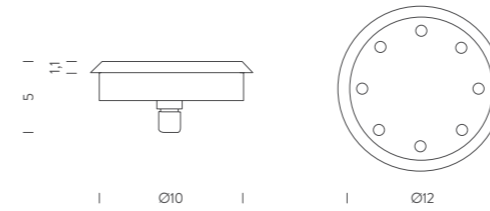

SKILLED

voltage/current	max power	source	flux	optic	CRI	switching	mounting	CCT	finish	code
24VDC	2W	LED spot	20lm	asymmetric	80	according to driver	recessed	6000K	grey	BSKL0212G310CS
<i>note</i>		driver not included, recessed box not included (more specifications in the table below), cable length 1m, certified 500kg static load, 3000kg dynamic load								
<i>customizations</i>		1-10V, DALI, DMX, Casambi, RGB								

IP67

SKILLED DRIVER

version	voltage/current	max power	IP	switching	dimensions cm	code				
24VDC	IN 100/240VAC - OUT 24VDC	25W	67		14,8x4x3,2	WALIMLED25/24IP				
	IN 100/240VAC - OUT 24VDC	60W	67		17,2x5,3x3,7	WALIM60W24V				
	IN 100/240VAC - OUT 24VDC	100W	67		14x6,3x3,2	WALIMLED100/24				
	IN 220/240VAC - OUT 24VDC	150W	67		25x6,8x4,5	WALIMLED150/24				
	IN 100/240VAC - OUT 24VDC	240W	67		24,4x7,1x3,8	WALIMLED240/24				
<i>note</i>		for outdoor installation IP connection system not included								

ACCESSORY

version	finish	dimensions cm	code
RECESSED BOX for 1 spot	aluminium	Ø10x12	QBOXSKILL1