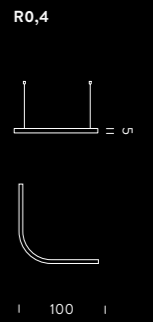

LINEAR

CIRCLE SPOT

ANGLE

LINEAR ANGLE 90°

ROUND