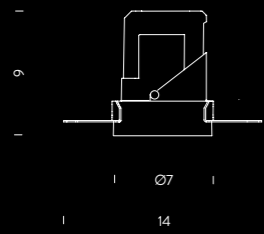

SALINA

TRIMLESS