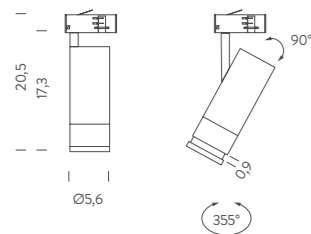

ELBA

voltage/current	max power	source	flux	optic	CRI	switching	mounting	CCT	finish	code
220/240V	13W	LED spot	900lm	15°/55°	>90	dimmable TRIAC	track	2700K	white	ELB LW2 81
									black	ELB LN2 81
								3000K	white	ELB LW3 81
									black	ELB LN3 81
								2700K	white	ELB LW2 82
									black	ELB LN2 82
	3000K	white	ELB LW3 82							
								black	ELB LN3 82	

note driver on board, adjustable beam 15°-55°, rotating body 355°, orientable spot 90°, compatible with TRACK 3-230V p.176