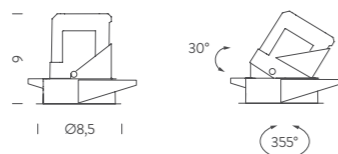

TRIM

SALINA

voltage/current	max power	source	flux	optic	CRI	switching	mounting	CCT	finish	code		
IN 36V - 300mA	10W	LED spot	700lm	15°	>90	according to driver	recessed trimless	2700K	white	SAL LW2 61		
								3000K	white	SAL LW3 61		
								2700K	white	SAL LW2 63		
								3000K	white	SAL LW3 63		
								35°	recessed trim	2700K	white	SAT LW2 61
										black	SAT LN2 61	
				3000K			white			SAT LW3 61		
				black			SAT LN3 61					
				15°			recessed trim			2700K	white	SAT LW2 63
										black	SAT LN2 63	
								3000K	white	SAT LW3 63		
								black	SAT LN3 63			

note driver and ring not included (more specifications on next page), orientable spot, anti light loss system, trimless recessed hole Ø 77mm, depth 150mm, trim recessed hole Ø 75mm, depth 150mm, cable length 0,4m