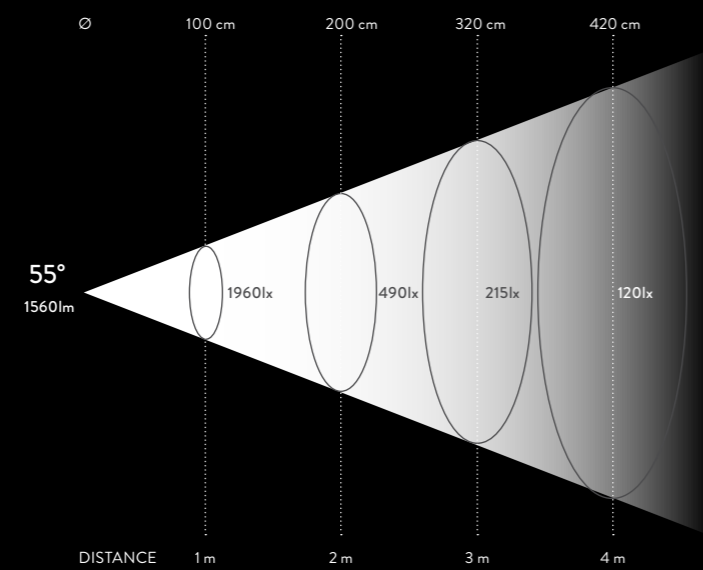

**IP20**

orientable 90°

zoom optic 7-55°

dimming control on board

**OVAL FRONTAL LENS**

finish	dimensions cm	code
PMMA	Ø7,8x0,3	MPFBASYMFILTER

ZOOM OPTIC 7°-55°

Sharp Zoom, white finish