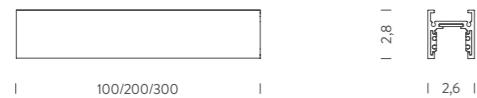

*customizations* 1-10V, DALI, Casambi, CCT 2700K

IP20

zoom optic: magnetic-mechanic fixing system on track

fixed optic: magnetic-mechanic fixing system on track

orientable spot ±38°

TRACK

FLEX TRACK / TRACK AND ACCESSORIES