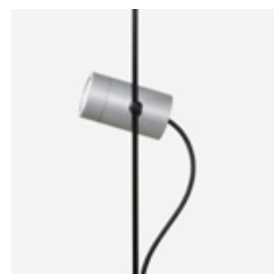

grey finish