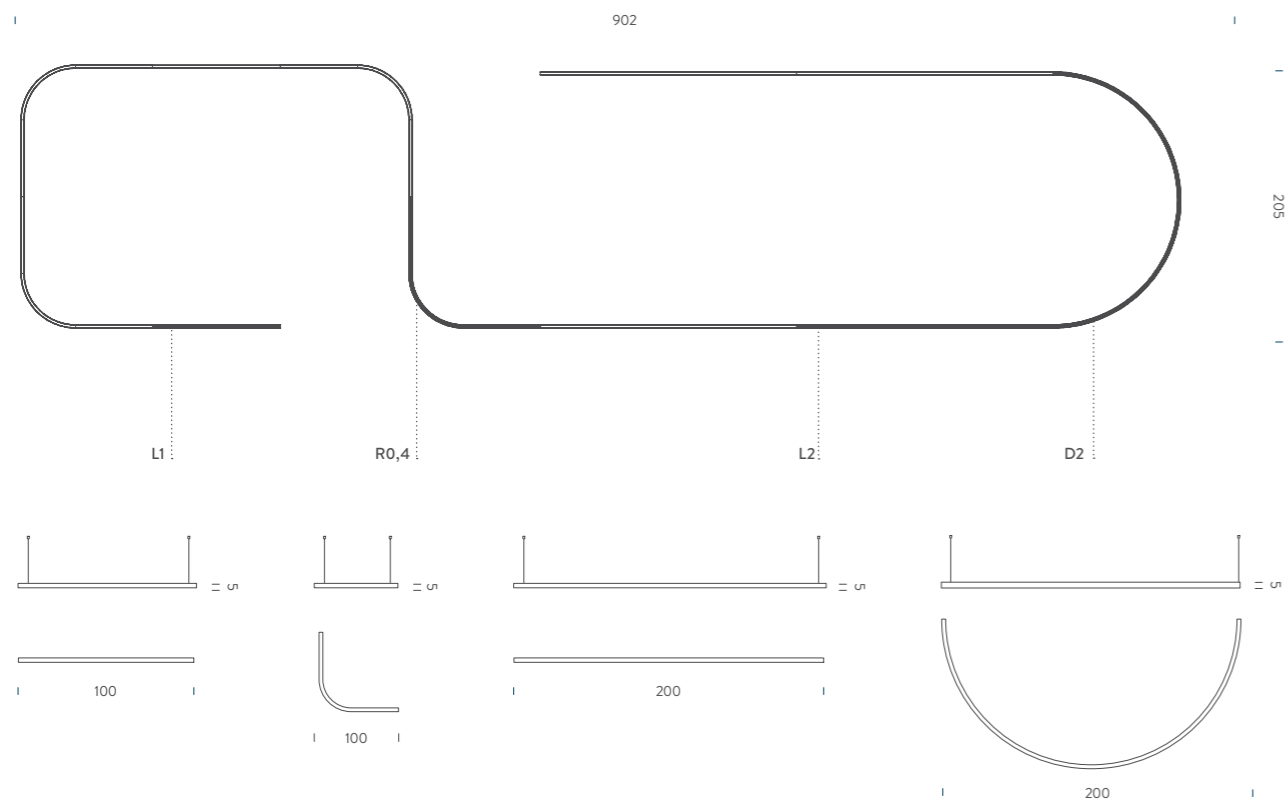

*downlight*

- power input
- metal cable
- split

**2xL1+4xL2+4xR0,4+D2 | DOWNLIGHT**

CCT 4000K | 303W | 20904lm

● structure black

Linear LED | diffused | typ cri 90 | DALI 1-100%  
 canopy 1 driver - electrical cable length 5m | adjustable metal cables length 3m | dimmer interface | ceiling attachments | end cups