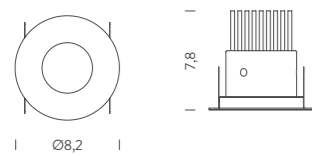

DRAGSTER-T