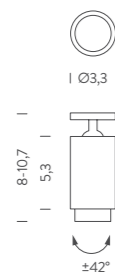

FIXED OPTIC

ZOOM OPTIC

FLEX CEILING

FIXED OPTIC

voltage/current	max power	source	flux	optic	CRI	switching	mounting	CCT	finish	code	
350mA	4,2W	LED spot	362lm	20°	90	according to driver	wall-ceiling	3000K	black	BFLE0401F21WAN	
			323lm	30°						BFLE0401421WAN	
			362lm	20°						4000K	BFLE0401F21NAN
			323lm	30°				BFLE0401421NAN			
			362lm	20°				3000K	gold	BFLE0401F21WAO	
			323lm	30°				BFLE0401421WAO			
			362lm	20°				4000K	BFLE0401F21NAO		
			323lm	30°				BFLE0401421NAO			
			362lm	20°				3000K	grey	BFLE0401F21WAA	
			323lm	30°				BFLE0401421WAA			
			362lm	20°				4000K	BFLE0401F21NAA		
			323lm	30°				BFLE0401421NAA			
			362lm	20°				3000K	bronze grey	BFLE0401F21WAB	
			323lm	30°				BFLE0401421WAB			
			362lm	20°				4000K	BFLE0401F21NAB		
			323lm	30°				BFLE0401421NAB			

ZOOM OPTIC

350mA	4,2W	76lm (45°)	15°-45°	90	3000K	black	BFLE0401921WAN
		80lm (45°)	4000K		BFLE0401921NAN		

note driver not included (more specifications on p.92), orientable spot ±42°, orientable spot on ball joint 360°, series connection

customizations 1-10V, DALI, DMX, Casambi, CCT 2700K

IP40