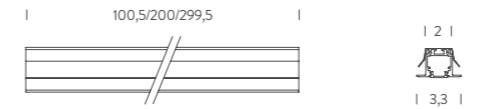

*customizations* 1-10V, DALI, DMX, Casambi, CCT 2700K, body length

IP40

pendant

wall

ceiling

recessed

SLACKLINE

TRIM RECESSED