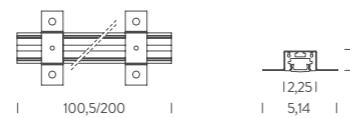

PENDANT

WALL

CEILING

RECESSED

SLACKLINE

REGULAR PENDANT

version	voltage/current	max power	source	flux	optic	CRI	switching	mounting	CCT	finish	code
1m	24VDC	15W	linear LED	860lm	diffused	97	acc. to driver	pendant	3000K	grey	BSLA0310G26WAA
				890lm		94			4000K	BSLA0310G26NAA	
2m		30W		1720lm		97			3000K		BSLA0320G26WAA
				1780lm		94			4000K	BSLA0320G26NAA	

REGULAR WALL

1m	24VDC	15W	linear LED	860lm		97		wall	3000K		BSLA4010G26WAA
				890lm		94			4000K	BSLA4010G26NAA	
2m		30W		1720lm		97			3000K		BSLA4020G26WAA
				1780lm		94			4000K	BSLA4020G26NAA	

REGULAR CEILING

1m	24VDC	15W	linear LED	860lm		97		ceiling	3000K		BSLA0410G26WAA
				890lm		94			4000K	BSLA0410G26NAA	
2m		30W		1720lm		97			3000K		BSLA0420G26WAA
				1780lm		94			4000K	BSLA0420G26NAA	

REGULAR RECESSED

1m	24VDC	15W	linear LED	860lm		97		recessed	3000K		BSLA2110G26WAA
				890lm		94			4000K	BSLA2110G26NAA	
2m		30W		1720lm		97			3000K		BSLA2120G26WAA
				1780lm		94			4000K	BSLA2120G26NAA	

note driver not included (more specifications on p.161), cable length 0,5m (ceiling, wall, recessed), 2m (pendant),

customizations 1-10V, DALI, DMX, Casambi, CCT 2700K, body length

IP40

SLACKLINE

TRIM RECESSED

version	voltage/current	max power	source	flux	optic	CRI	switching	mounting	CCT	finish	code
1m	24VDC	15W	linear LED	560lm	diffused	97	acc. to driver	recessed	3000K	grey	BSLA0110G26WAA
				660lm		94			4000K	BSLA0110G26NAA	
2m		30W		1120lm		97			3000K		BSLA0120G26WAA
				1320lm		94			4000K	BSLA0120G26NAA	
3m		45W		1980lm		97			3000K		BSLA0130G26WAA
				1680lm		94			4000K	BSLA0130G26NAA	

note driver not included (more specifications on p.161), cable length 0,5m

customizations 1-10V, DALI, DMX, Casambi, CCT 2700K, body length

IP40

MICRO