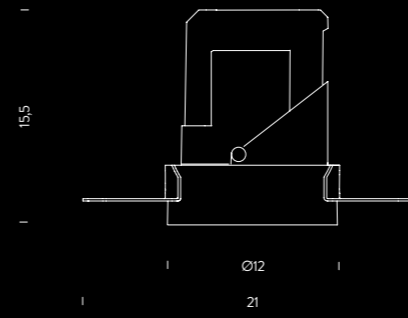

ALICUDI

EDGE

TRIM

LIPARI

TRIMLESS