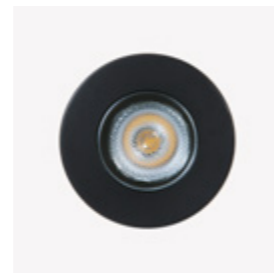

*note* cable 1m, recessed box LUXCASSA4 not included, driver not included, compatible control: 1-10V, DALI, DMX, Casambi, series connection

**IP67**

transparent diffuser

grey finish

transparent diffuser

black finish