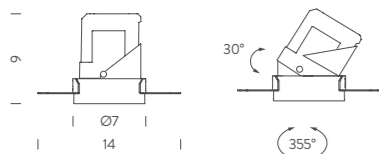

TRIMLESS

TRIM

SALINA

voltage/current	max power	source	flux	optic	CRI	switching	mounting	CCT	finish	code		
IN 36V - 300mA	10W	LED spot	700lm	15°	>90	according to driver	recessed trimless	2700K	white	SAL LW2 61		
								3000K	white	SAL LW3 61		
								2700K	white	SAL LW2 63		
								3000K	white	SAL LW3 63		
								35°	recessed trim	2700K	white	SAT LW2 61
										black	SAT LN2 61	
				3000K			white			SAT LW3 61		
				black			SAT LN3 61					
				15°			recessed trim			2700K	white	SAT LW2 63
										black	SAT LN2 63	
								3000K	white	SAT LW3 63		
								black	SAT LN3 63			

note driver and ring not included (more specifications on next page), orientable spot, anti light loss system, trimless recessed hole Ø 77mm, depth 150mm, trim recessed hole Ø 75mm, depth 150mm, cable length 0,4m

IP20

SALINA RING

finish	dimension cm	code
white matt	Ø 6,8	SAR LW1 61
black matt	Ø 6,8	SAR LB1 61
black glossy	Ø 6,8	SAR LB2 61
silver glossy	Ø 6,8	SAR LD1 61

note magnetic fixing

SALINA DRIVER

version	voltage/current	max power	switching	dimensions cm	code
for 1 spot	INPUT 220-20V OUTPUT 40V/250mA	10W	ON-OFF	8,8x3,9x2,2	SAL ALI 61
for 1 spot	INPUT 220-240V OUTPUT 9-42V/300mA	10W	dimnable TRIAC	11x3x2,2	SAL ALI 62
for 1 spot	INPUT 220-240V OUTPUT 9-42V/300mA	10W	dimnable 1-10V	11x3x2,2	SAL ALI 63
for 1 spot	INPUT 220-240V OUTPUT 9-40V/300mA	10W	dimnable DALI	15x4,3x2,9	SAL ALI 64