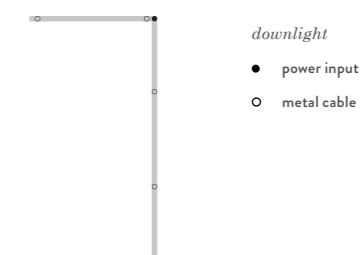

LINEAR ANGLE 90° | DOWNLIGHT

CCT 4000K | 45W | 2700lm

● structure black

Linear LED | diffused | typ cri 90 | DALI 1-100%

1 x ceiling plate for remote driver - 1 x electrical cable length 5m | 4 x adjustable metal cables length 3m |

1 x driver (remote) | dimmer interface | 3 x ceiling attachment | 2 x end cup

Shipped assembled

customizations: optional accessories and customizable features on p.58-61