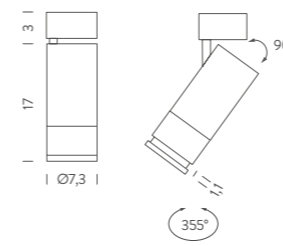

CAPRI CEILING

voltage/current	max power	source	flux	optic	CRI	switching	mounting	CCT	finish	code		
220/240V	28W	LED spot	1500lm	15°/55°	>90	dimmable TRIAC	track	2700K	white	CAP LW2 41		
									black	CAP LN2 41		
									white	CAP LW3 41		
									black	CAP LN3 41		
									white	CAP LW2 42		
									black	CAP LN2 42		
								2700K	white	CAP LW3 42		
									black	CAP LN3 42		
									2700K	dimmable DALI	white	CAP LW2 43
											black	CAP LN2 43
											white	CAP LW3 43
											black	CAP LN3 43

note driver on board, adjustable beam 15°-55°, rotating body 355°, orientable spot 90°

IP20