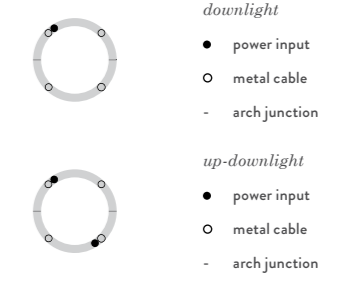

CIRCLE | 2m

DOWNLIGHT

CCT	max power	source	voltage	lum. flux	CRI	switching	code	finish
2700K	90W	linear LED	110/240V	5260lm	90	DALI 1-100%	BZRC1620G15DBO	white
							BZRC1620G15DNE	black
							BZRC1620G15DOR	matt gold
3000K				5539lm			BZRC1620G15WBO	white
							BZRC1620G15WNE	black
							BZRC1620G15WOR	matt gold
4000K				6154lm			BZRC1620G15NBO	white
							BZRC1620G15NNE	black
							BZRC1620G15NOR	matt gold

note remote driver | RAL 9005 black | RAL 9016 white | shipped in 2 pieces

included 1 x driver WALIMLED100/24 | 1 x dimmer interface WDIMDALIHP | 1 x electrical cable 5m | 4 x adjustable metal cables length 3m (including ceiling attachment)

optional accessory driver box | ceiling plate for remote driver (more specification at p.58-59)

customizations find customizable features on p.60-61

IP40

UP-DOWNLIGHT

CCT	max power	source	voltage	lum. flux	CRI	switching	code	finish
2700K	180W	linear LED	220/240V	10500lm	90	DALI 1-100%	BZRC1720G15DBO	white
							BZRC1720G15DNE	black
							BZRC1720G15DOR	matt gold
3000K				11078lm			BZRC1720G15WBO	white
							BZRC1720G15WNE	black
							BZRC1720G15WOR	matt gold
4000K				12309lm			BZRC1720G15NBO	white
							BZRC1720G15NNE	black
							BZRC1720G15NOR	matt gold

note remote driver | RAL 9005 black | RAL 9016 white | shipped in 2 pieces

included 1 x driver WALIM250W24VIN | 1 x dimmer interface WDIMDALIHP | 2 x electrical cables 5m | 4 x adjustable metal cables length 3m (including ceiling attachment)

optional accessory driver box | ceiling plate for remote driver (more specification at p.58-59)

customizations find customizable features on p.60-61

IP40