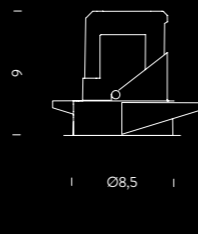

ALICUDI

EDGE

TRIM

LIPARI

TRIMLESS

TRIM

SALINA

TRIMLESS

TRIM