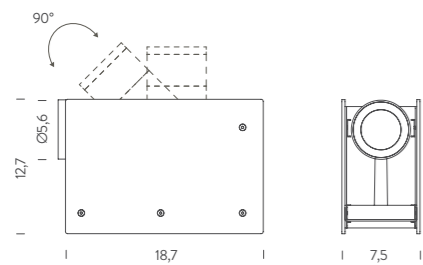

PLINT

<i>voltage/current</i>	<i>max power</i>	<i>source</i>	<i>flux</i>	<i>optic</i>	<i>CRI</i>	<i>switching</i>	<i>mounting</i>	<i>CCT</i>	<i>finish</i>	<i>code</i>
220/240V	13W	LED	900lm	direct adjustable 15°-55°	90	push dimm. on board	floor/table	2700K	black	PLT LN2 11
								3000K	black	PLT LN3 11

note driver integrated, adjustable beam 15°-55°, orientable spot 90°, cable length 3m

IP20