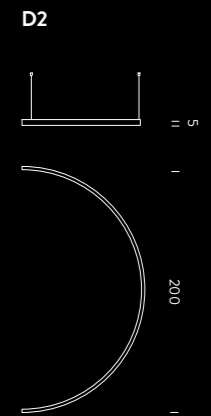

LINEAR

CIRCLE SPOT

ANGLE

LINEAR ANGLE 90°

ROUND