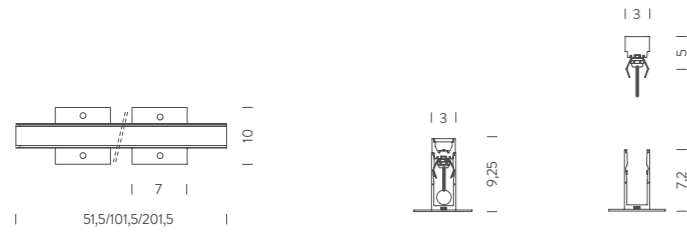

WALKLINE WALL WASHER

version	voltage/current	max power	source	flux	optic	CRI	switching	mounting	CCT	finish	code
0,5m	24VDC	8W	linear LED	625lm	wall washer	90	according to driver	floor recessed	3000K	grey	BWLK0205226WAA
				650lm					4000K		BWLK0205226NAA
1m		16W		1250lm					3000K		BWLK0210226WAA
				1300lm					4000K		BWLK0210226NAA
2m		32W		2500lm					3000K		BWLK0220226WAA
				2600lm					4000K		BWLK0220226NAA
<i>note</i>	driver not included (more specifications on next page), cable length 0,5m, certified 500kg static load, 3500kg dynamic load										
<i>customizations</i>	1-10V, DALI, DMX, Casambi, body lengths										

IP67 IK10