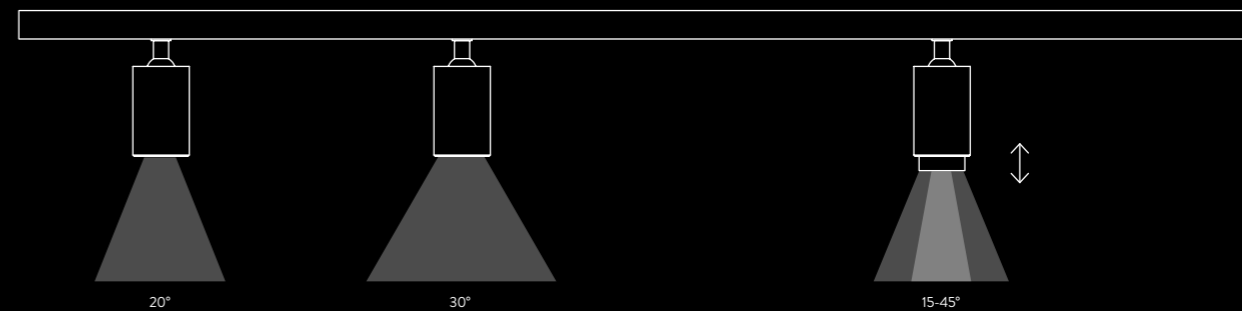

OPTICS

FIXED OPTIC

ZOOM OPTIC