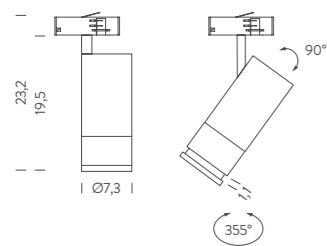

*note* driver on board, adjustable beam 15°-55°, rotating body 355°, orientable spot 90°

**IP20**

matt black finish

orientable spot