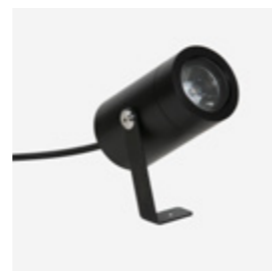

*note* cable 2m, peg BLUXSPEG not included, driver not included. Compatible control: 1-10V, DALI, DMX, Casambi, series connection

*customizations* CCT 2700K

**IP67**

orientable spot

**LUX S DRIVER**

version	voltage/current	max power	IP	switching	dimensions cm	code
for 2 spots	350mA	12W	20	ON-OFF	9,8x3,3x2,2	WALIMLED08350
for 3 spots		17W			12,2x3,8x2,4	WALIMLED12350
for 5 spots		15W		dimmable 1-10V	10,3x6,7x2,1	WALI/DIMM/JOLLY
		25W		12,4x7,9x2,2	WALI/MAXI/JOLLY	