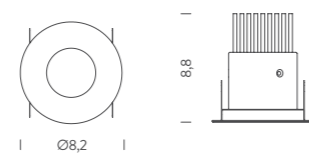

DRAGSTER-T/DARK LIGHT OPTIC

DRAGSTER-T

voltage/current	max power	source	flux	optic	CRI	switching	mounting	CCT	finish	code
IN 36V - 350mA	13W	LED spot	950lm	21°	90	according to driver	recessed	3000K	white	MDRGT101502WBO
				35°						MDRGT101802WBO
				50°						MDRGT101102WBO
			1000lm	21°	4000K	MDRGT101502NBO				
				35°		MDRGT101802NBO				
				50°		MDRGT101102NBO				

DARK-LIGHT OPTIC

IN 36V - 350mA	13W	LED spot	850lm	21°				3000K		MDRGTD01502WBO
				35°						MDRGTD01802WBO
				50°						MDRGTD01102WBO
			900lm	21°	4000K	MDRGTD01502NBO				
				35°		MDRGTD01802NBO				
				50°		MDRGTD01102NBO				

note driver not included (more specifications in the table below), recessed hole Ø 67mm, depth 150mm, cable length 1m, varnished white aluminium (RAL 9016), springs for mounting included

customizations DALI, DMX, Casambi

IP40