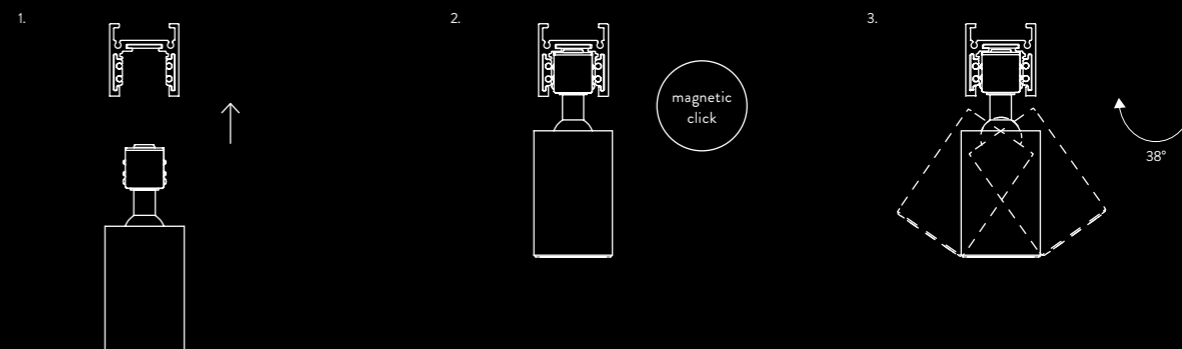

TRACK

FLEX TRACK / TRACK AND ACCESSORIES

version	voltage/current	mounting	finish	code
Track 1m	24VDC	ceiling/wall	black	MFLEBKBINARIO1E
Track 2m				MFLEBKBINARIO2E
Track 3m				MFLEBKBINARIO3E
Feeding	/			MFLEBKALIM
Joint	/			MFLEBKGIUNTOAL
End-cap flex	/			MFLEBKTESTATA
End-cap flex with hole	/			MFLEBKTESTATAF
<i>note</i>	recessed mounting track available on request			

FLEX TRACK DRIVER

version	voltage/current	max power	switching	dimensions cm	code
up to 3 spots	24VDC	20W	ON-OFF	15x4x3	WALIMLED020/24
up to 8 spots		60W		18x5,2x3	WALIM60W24VIN
up to 18 spots		120W		30x4x3	WALIM120W24VIN
up to 36 spots		240W		24,4x7,1x3,8	WALIMLED240/24

ASSEMBLY AND ORIENTATION