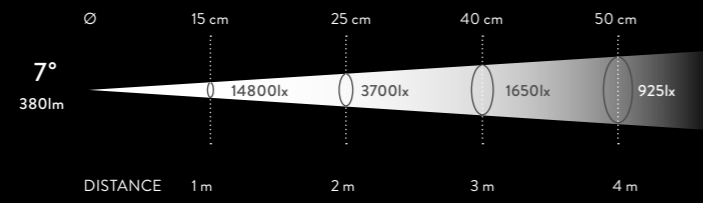

**IP20**

orientable 90°

zoom optic 7-55°

dimming control on board

**OVAL FRONTAL LENS**

finish	dimensions cm	code
PMMA	Ø7,8x0,3	MPFBASYMFILTER

ZOOM OPTIC 7°-55°

Sharp Zoom, white finish