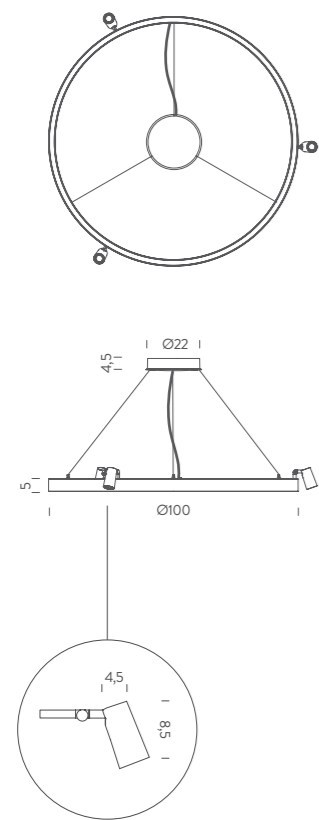

customizations: optional accessories and customizable features on p.58-61

up-downlight

● power input

○ metal cable

- split

*downlight*  
 ● power input  
 ○ metal cable

**ZIRKOL HOME SPOT | DOWNLIGHT**

*CCT 3000K | 45W Linear Led + 5W Single Spot | 2769lm + 365lm*