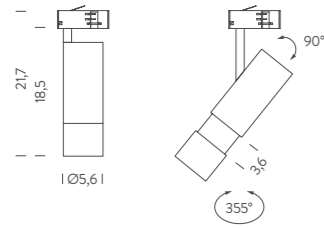

VULCANO

voltage/current	max power	source	flux	optic	CRI	switching	mounting	CCT	finish	code
220/240V	13W	LED spot	900lm	30°	>90	ON-OFF	track	3000K	white	VULLW3 82
									black	VULLN3 82

note driver on board, adjustable antiglare system, rotating body 355°, orientable spot 90°, compatible with TRACK 3~230V p.176

IP20