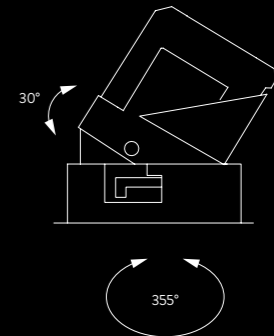

ALICUDI

EDGE

TRIM

LIPARI

TRIMLESS

TRIM

SALINA

TRIMLESS

TRIM