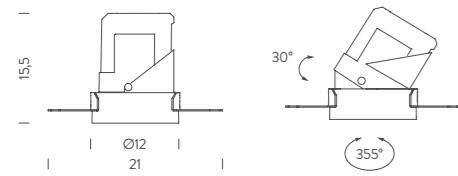

TRIMLESS

TRIM

LIPARI

voltage/current	max power	source	flux	optic	CRI	switching	mounting	CCT	finish	code
IN 36V - 600mA	28W	LED spot	1400lm	15°	>90	according to driver	recessed trimless	2700K	white	LIP LW2 61
								3000K	white	LIP LW3 61
								2700K	white	LIP LW2 63
								3000K	white	LIP LW3 63
				35°	recessed trim	2700K	white	LIT LW2 61		
							black	LIT LN2 61		
						3000K	white	LIT LW3 61		
							black	LIT LN3 61		
				35°	2700K	white	LIT LW2 63			
							black	LIT LN2 63		
						3000K	white	LIT LW3 63		
							black	LIT LN3 63		

note driver and ring not included (more specifications on next page), orientable spot, anti light loss system, trimless recessed hole Ø 130mm, depth 200mm, trim recessed hole Ø 125mm, depth 200mm, cable length 0,4m

IP20

LIPARI RING

finish	dimension cm	code
white matt	Ø11,8	LIR LW1 61
black matt	Ø11,8	LIR LB1 61
black glossy	Ø11,8	LIR LB2 61
silver glossy	Ø11,8	LIR LD1 61

note magnetic fixing

LIPARI DRIVER

version	voltage/current	max power	switching	dimensions cm	code
for 1 spot	INPUT 220-240V OUTPUT 31-46V/ 600mA	28W	ON-OFF	9,72x4,3x3	LIP ALI 61
for 1 spot	INPUT 220-240V OUTPUT 9-42V/ 600mA	30W	dimmmable TRIAC	15x4,3x2,9	LIP ALI 62
for 1 spot	INPUT 220-240V OUTPUT 9-42V/ 600mA	30W	dimmmable 1-10V	15x4,3x2,9	LIP ALI 63
for 1 spot	INPUT 220-240V OUTPUT 9-42V/ 600mA	30W	dimmmable DALI	15x4,3x3	LIP ALI 64