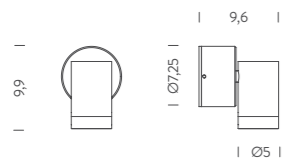

LUX W-S (SINGLE)

voltage/current	max power	source	flux	optic	CRI	switching	mounting	CCT	finish	code
220/240V	4,2W	LED spot	366lm	17°	90	on/off	wall	3000K	grey	BLUW4101N21WAA
			372lm	46°						BLUW4101F21WAA
			366lm	17°					4000K	BLUW4101N21NAA
			372lm	46°					BLUW4101F21NAA	
			366lm	17°				3000K	black	BLUW4101N21WAN
			372lm	46°						BLUW4101F21WAN
			366lm	17°					4000K	BLUW4101N21NAN
			372lm	46°					BLUW4101F21NAN	

note driver included

☐ IP65