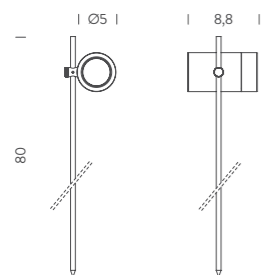

*note* for outdoor installation IP connection system not included

**ACCESSORIES**

version	finish	dimensions cm	code
PEG for 1 spot	black	19x3x2	BLUXSPEG