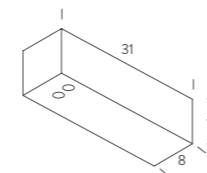

DRIVER BOX

version	finish	code
1 driver-1 electrical cable	white	BROSPS1BI
	black	BROSPS1NE
	matt gold	BROSPS1OR
1 driver-2 electrical cables	white	BROSPS2BI
	black	BROSPS2NE
	matt gold	BROSPS2OR