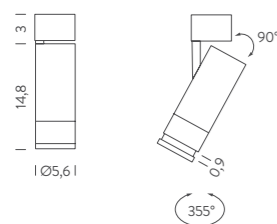

*note* driver on board, adjustable beam 15°-55°, rotating body 355°, orientable spot 90°, compatible with TRACK 3-230V p.176

**IP20**

matt black finish

adjustable beam 15°-55°

precise light distribution

**ELBA CEILING**