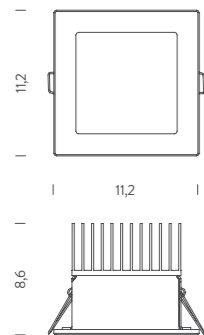

GILDOR

<i>voltage/current</i>	<i>max power</i>	<i>source</i>	<i>flux</i>	<i>optic</i>	<i>CRI</i>	<i>switching</i>	<i>mounting</i>	<i>CCT</i>	<i>finish</i>	<i>code</i>
IN 36V - 500mA	19W	LED spot	1000lm	diffused	> 80	according to driver	recessed	3000K	white	MGIL0101G02WBO
IN 36V - 700mA	26W		1500lm							MGIL0102G02WBO
IN 36V - 500mA	19W		1000lm					4000K		MGIL0101G02NBO
IN 36V - 700mA	26W		1500lm							MGIL0102G02NBO
<i>note</i>	driver not included (more specifications in the table below), recessed hole 100x100mm, depth 150mm, cable length 1m, varnished white aluminium (RAL 9016), springs for mounting included									
<i>customizations</i>	DALI, DMX, Casambi									

IP40