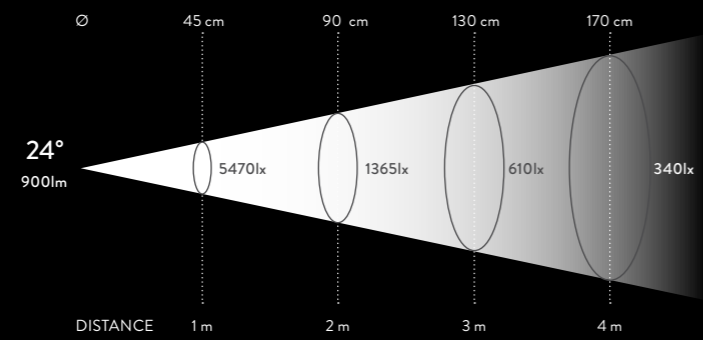

**IP20**

orientable 90°

zoom optic 7-55°

dimming control on board

**OVAL FRONTAL LENS**

finish	dimensions cm	code
PMMA	Ø7,8x0,3	MPFBASYMFILTER

ZOOM OPTIC 7°-55°

Sharp Zoom, white finish