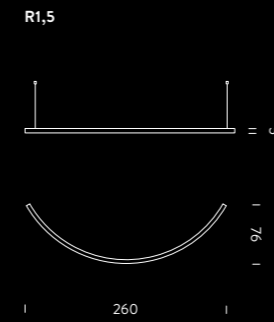

LINEAR

CIRCLE SPOT

ANGLE

LINEAR ANGLE 90°

ROUND