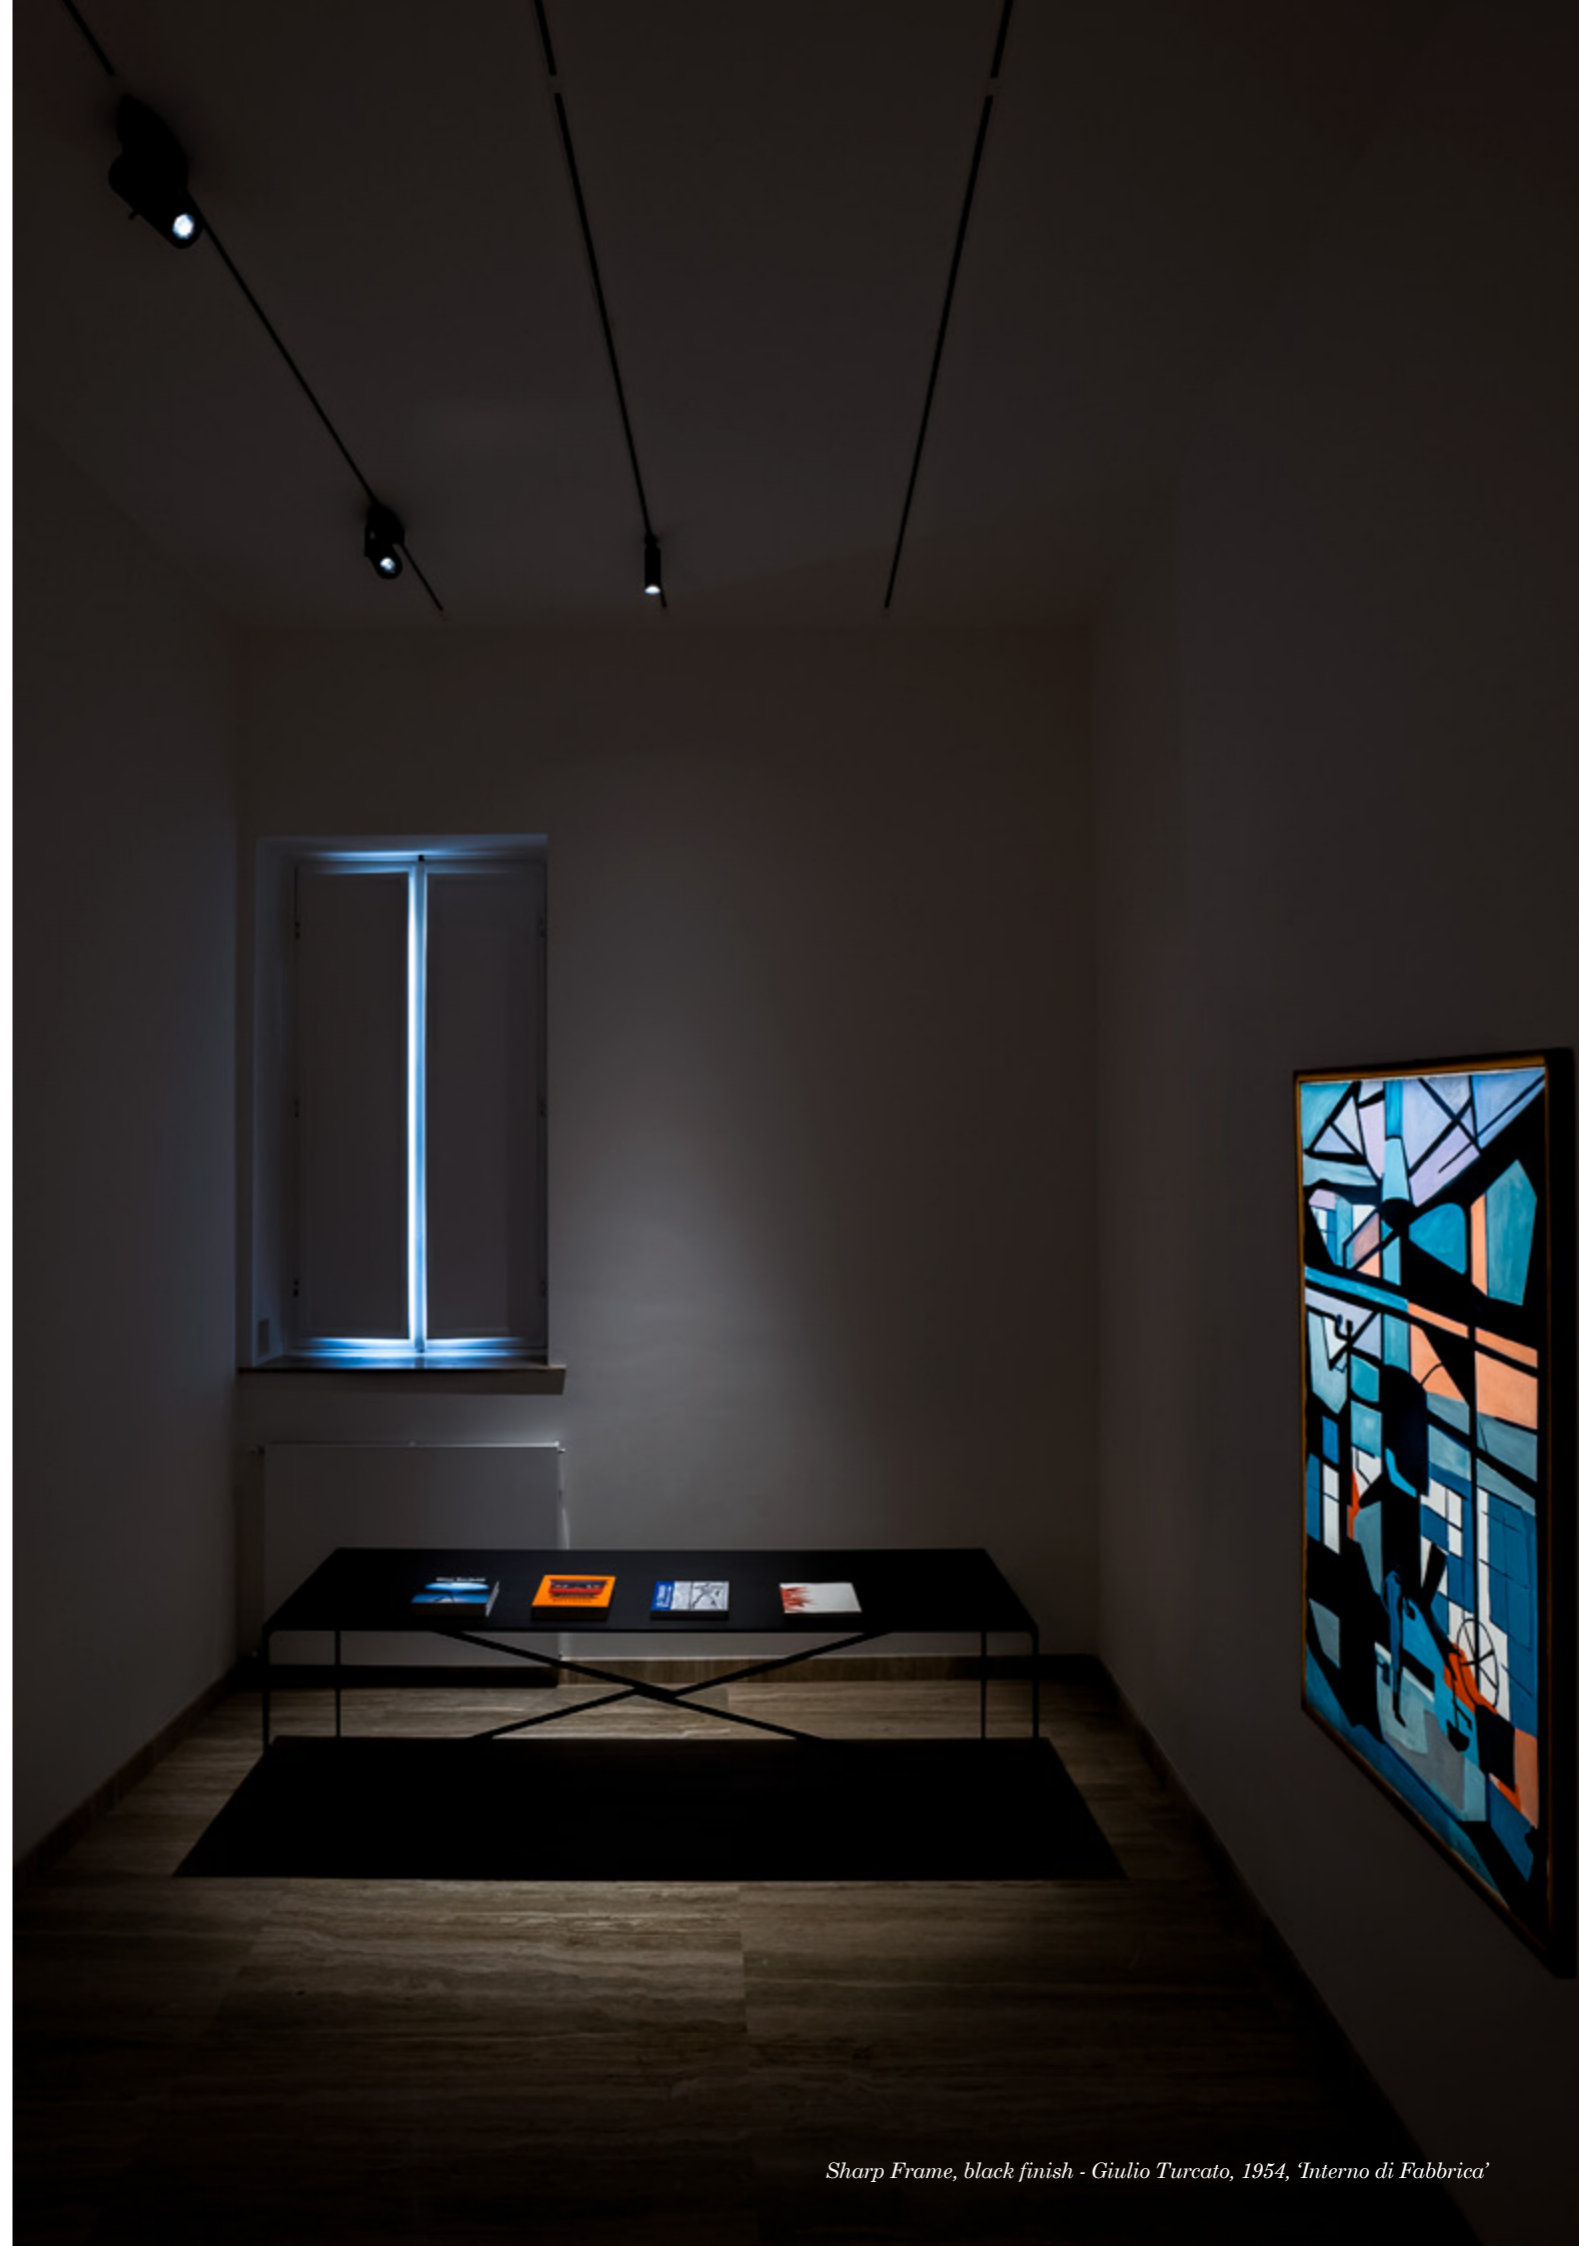

IP20

orientable spot 90°

soft variable/framing optic

dimming control on board

FRAME OPTIC

*Sharp Frame, white finish*

*Defined edges lens included*

CEILING/PENDANT