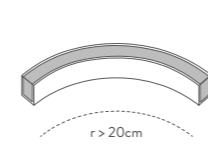

RIGA OPAL SIDE LIGHT