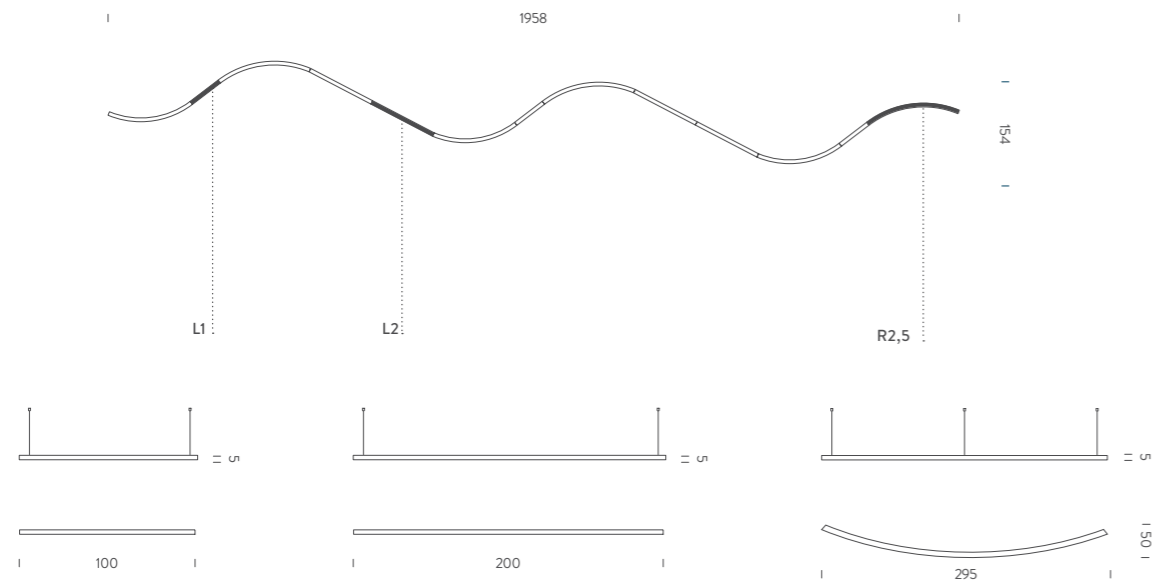

3xL1+4xL2+6xR2,5 | DOWNLIGHT

CCT 3000K | 435W | 26535lm

● structure black

Linear LED | diffused | typ cri 90 | DALI 1-100%

ceiling plate for remote driver - electrical cable length 5m | adjustable metal cables length 3m |

driver (remote) | dimmer interface | ceiling attachment | end cup

Shipped assembled

customizations: optional accessories and customizable features on p.58-61

downtlight

- power input
- metal cable
- split