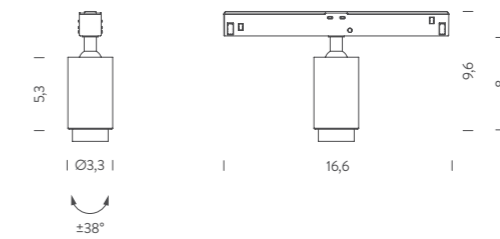

FIXED OPTIC

ZOOM OPTIC

FLEX TRACK

FIXED OPTIC

voltage/current	max power	source	flux	optic	CRI	switching	mounting	CCT	finish	code
24VDC	5W	LED spot	362lm	20°	90	according to driver	track	3000K	black	MFLE5101N21WAN
			323lm	30°						MFLE5101421WAN
			362lm	20°	4000K			MFLE5101N21NAN		
			323lm	30°				MFLE5101421NAN		

ZOOM OPTIC

24VDC	76lm (45°)	15° - 45°	90	3000K	black	MFLE5101921WAN
	80lm (45°)	4000K		MFLE5101921NAN		

note driver, track and accessory not included (more specifications on next page), orientable spot ±38°, orientable spot on ball joint 360°

customizations 1-10V, DALI, Casambi, CCT 2700K

IP20