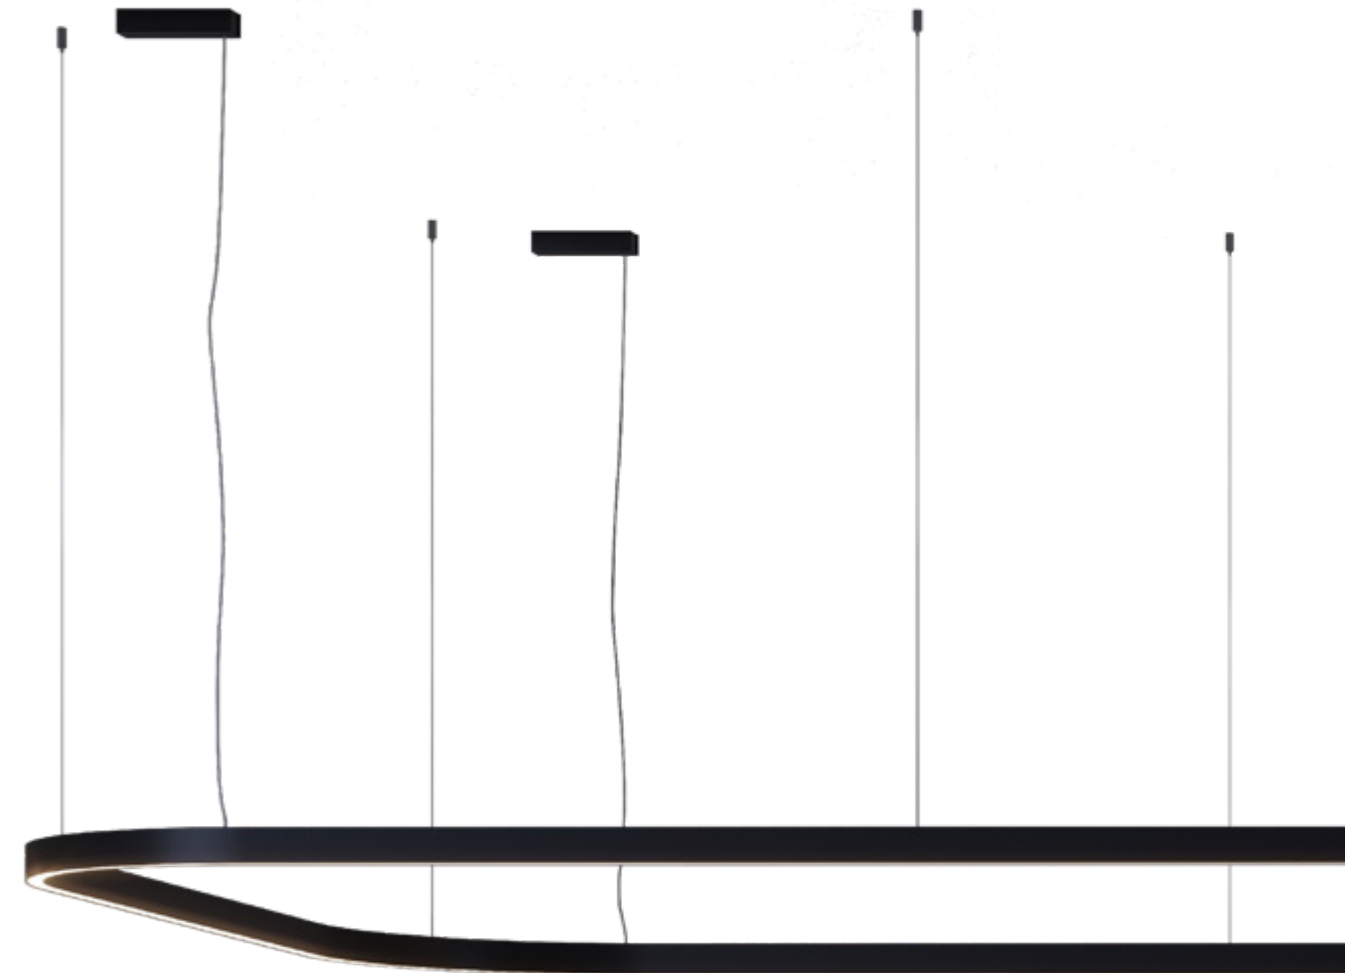

note remote driver | RAL 9005 black | RAL 9016 white | shipped in 4 pieces

included 1 x driver WALIM250W24VIN | 1 x dimmer interface WDIMDALIHP | 4 x electrical cables 5m | 6 x adjustable metal cables length 3m (including ceiling attachment)

optional accessory driver box | ceiling plate for remote driver (more specification at p.58-59)

customizations find customizable features on p.60-61

IP40

UP-DOWNLIGHT

CCT	max power	source	voltage	lum. flux	CRI	switching	code	finish
2700K	326W	linear LED	220/240V	18859lm	90	DALI 1-100%	BZRQ1724G15DBO	white
							BZRQ1724G15DNE	black
							BZRQ1724G15DOR	matt gold
3000K				19968lm			BZRQ1724G15WBO	white
							BZRQ1724G15WNE	black
							BZRQ1724G15WOR	matt gold
4000K				22187lm			BZRQ1724G15NBO	white
							BZRQ1724G15NNE	black
							BZRQ1724G15NOR	matt gold

note remote driver | RAL 9005 black | RAL 9016 white | shipped in 4 pieces

included 2 x driver WALIM250W24VIN | 2 x dimmer interface WDIMDALIHP | 4 x electrical cables length 5m | 6 x adjustable metal cables length 3m (including ceiling attachment)

optional accessory driver box | ceiling plate for remote driver (more specification at p.58-59)

customizations find customizable features on p.60-61

IP40