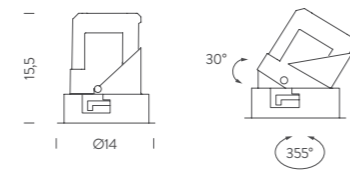

TRIM

LIPARI

voltage/current	max power	source	flux	optic	CRI	switching	mounting	CCT	finish	code
IN 36V - 600mA	28W	LED spot	1400lm	15°	>90	according to driver	recessed trimless	2700K	white	LIP LW2 61
								3000K	white	LIP LW3 61
								2700K	white	LIP LW2 63
								3000K	white	LIP LW3 63
				35°	recessed trim	2700K	white	LIT LW2 61		
							black	LIT LN2 61		
						3000K	white	LIT LW3 61		
							black	LIT LN3 61		
				35°	2700K	white	LIT LW2 63			
							black	LIT LN2 63		
						3000K	white	LIT LW3 63		
							black	LIT LN3 63		

note driver and ring not included (more specifications on next page), orientable spot, anti light loss system, trimless recessed hole Ø 130mm, depth 200mm, trim recessed hole Ø 125mm, depth 200mm, cable length 0,4m