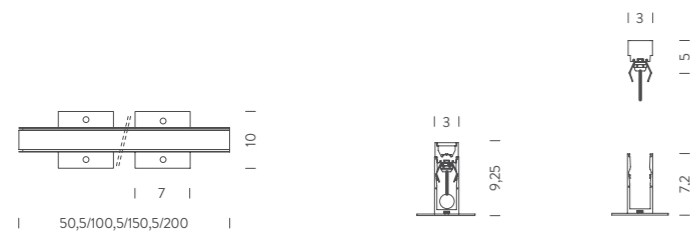

WALKLINE

version	voltage/current	max power	source	flux	optic	CRI	switching	mounting	CCT	finish	code
0,5m	24VDC	7,5W	linear LED	325lm	diffused	90	according to driver	floor recessed	4000K	grey	BWLK0205G26NAA
		7,5W							6000K	BWLK0205G260AA	
1m		15W		650lm					4000K		BWLK0210G26NAA
		15W							6000K	BWLK0210G260AA	
1,5m		22,5W		975lm					4000K		BWLK0215G26NAA
		22,5W							6000K	BWLK0215G260AA	
2m		30W		1300lm					4000K		BWLK0220G26NAA
		30W							6000K	BWLK0220G260AA	
<i>note</i>		driver not included (more specifications in the table below), cable length 0,5m, certified 500kg static load, 3500kg dynamic load									
<i>customizations</i>		body length, 1-10V, DALI, DMX, Casambi, CCT 2700K									

IP67 IK10