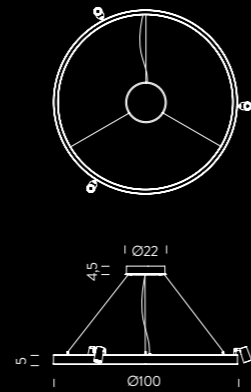

CIRCLE SPOT

ANGLE

LINEAR ANGLE 90°

ROUND

SPOTLIGHT  
COLLECTION

1  
VULCANO

2  
ELBA

3  
CAPRI