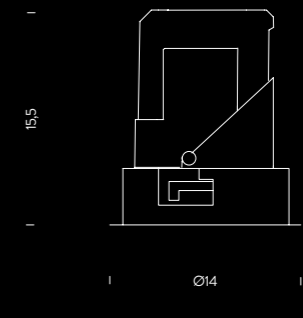

ALICUDI

EDGE

TRIM

LIPARI

TRIMLESS

TRIM

SALINA

TRIMLESS

TRIM