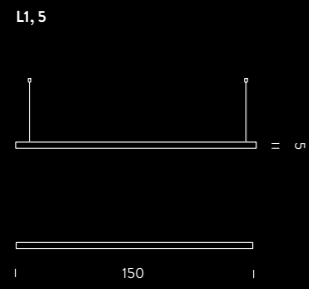

LINEAR

CIRCLE SPOT

ANGLE

LINEAR ANGLE 90°

ROUND