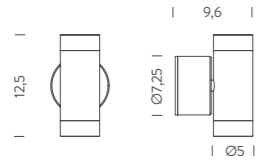

LUX W-D (DOUBLE)

voltage/current	max power	source	flux	optic	CRI	switching	mounting	CCT	finish	code
220/240V	8,4W	LED spot	732lm	17°	90	on/off	wall	3000K	grey	BLUW4102N2IWAA
			744lm	46°						BLUW4102F2IWAA
			732lm	17°					4000K	BLUW4102N2INAA
			744lm	46°					BLUW4102F2INAA	
			732lm	17°				3000K	black	BLUW4102N2IWAN
			744lm	46°						BLUW4102F2IWAN
			732lm	17°					4000K	BLUW4102N2INAN
			744lm	46°					BLUW4102F2INAN	

note driver included

☐ IP65