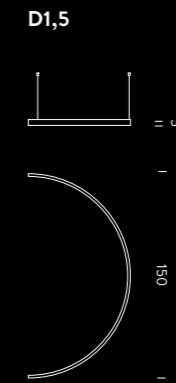

LINEAR

CIRCLE SPOT

ANGLE

LINEAR ANGLE 90°

ROUND