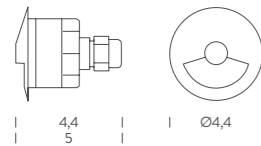

WALKWAY

<i>voltage/current</i>	<i>max power</i>	<i>source</i>	<i>flux</i>	<i>optic</i>	<i>CRI</i>	<i>switching</i>	<i>mounting</i>	<i>CCT</i>	<i>finish</i>	<i>code</i>
350mA	1,2W	LEDspot	10lm	asymmetric	70	according to driver	recessed	3000K	grey	BLUX0201217WCS
			12lm		90			5000K		BLUX02012170CS
<i>note</i>	driver not included (more specifications on next page), cable length 1m, series connection									
<i>customizations</i>	1-10V, DALI, DMX, Casambi, finishes, CCT 2700K									

IP65