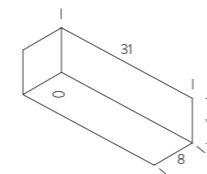

DRIVER BOX

version	finish	code
1 driver-1 electrical cable	white	BROSPS1BI
	black	BROSPS1NE
	matt gold	BROSPS1OR
1 driver-2 electrical cables	white	BROSPS2BI
	black	BROSPS2NE
	matt gold	BROSPS2OR