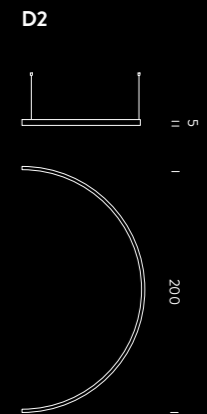

LINEAR

CIRCLE SPOT

ANGLE

LINEAR ANGLE 90°

ROUND