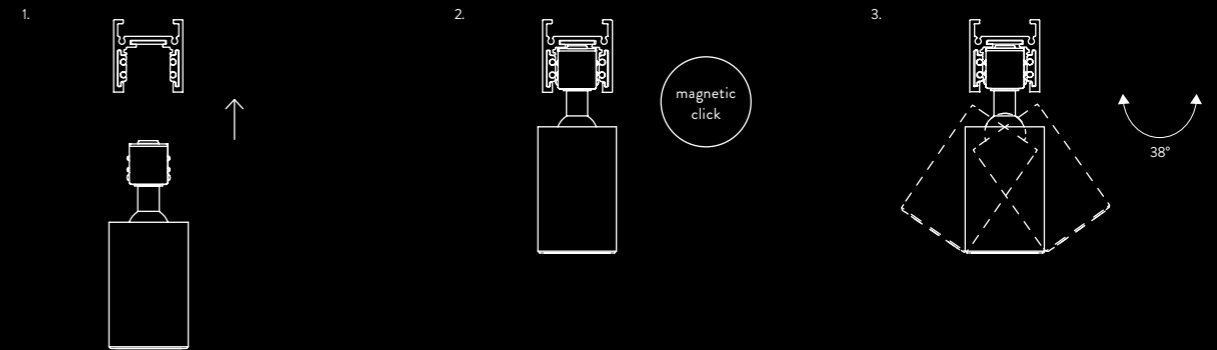

TRACK

FLEX TRACK / TRACK AND ACCESSORIES

version	voltage/current	mounting	finish	code
Track 1m	24VDC	ceiling/wall	black	MFLEBKBINARIO1E
Track 2m				MFLEBKBINARIO2E
Track 3m				MFLEBKBINARIO3E
Feeding	/			MFLEBKALIM
Joint	/			MFLEBKGIUNTOAL
End-cap flex	/			MFLEBKTESTATA
End-cap flex with hole	/			MFLEBKTESTATAF
<i>note</i>	recessed mounting track available on request			

FLEX TRACK DRIVER

version	voltage/current	max power	switching	dimensions cm	code
up to 3 spots	24VDC	20W	ON-OFF	15x4x3	WALIMLED020/24
up to 8 spots		60W		18x5,2x3	WALIM60W24VIN
up to 18 spots		120W		30x4x3	WALIM120W24VIN
up to 36 spots		240W		24,4x7,1x3,8	WALIMLED240/24

ASSEMBLY AND ORIENTATION