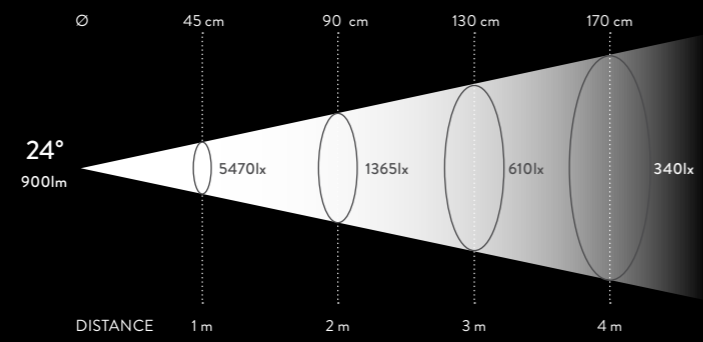

**IP20**

orientable 90°

zoom optic 7-55°

dimming control on board

**OVAL FRONTAL LENS**

finish	dimensions cm	code
PMMA	Ø7,8x0,3	MPFBASYMFILTER

ZOOM OPTIC 7°-55°

Sharp Zoom, white finish