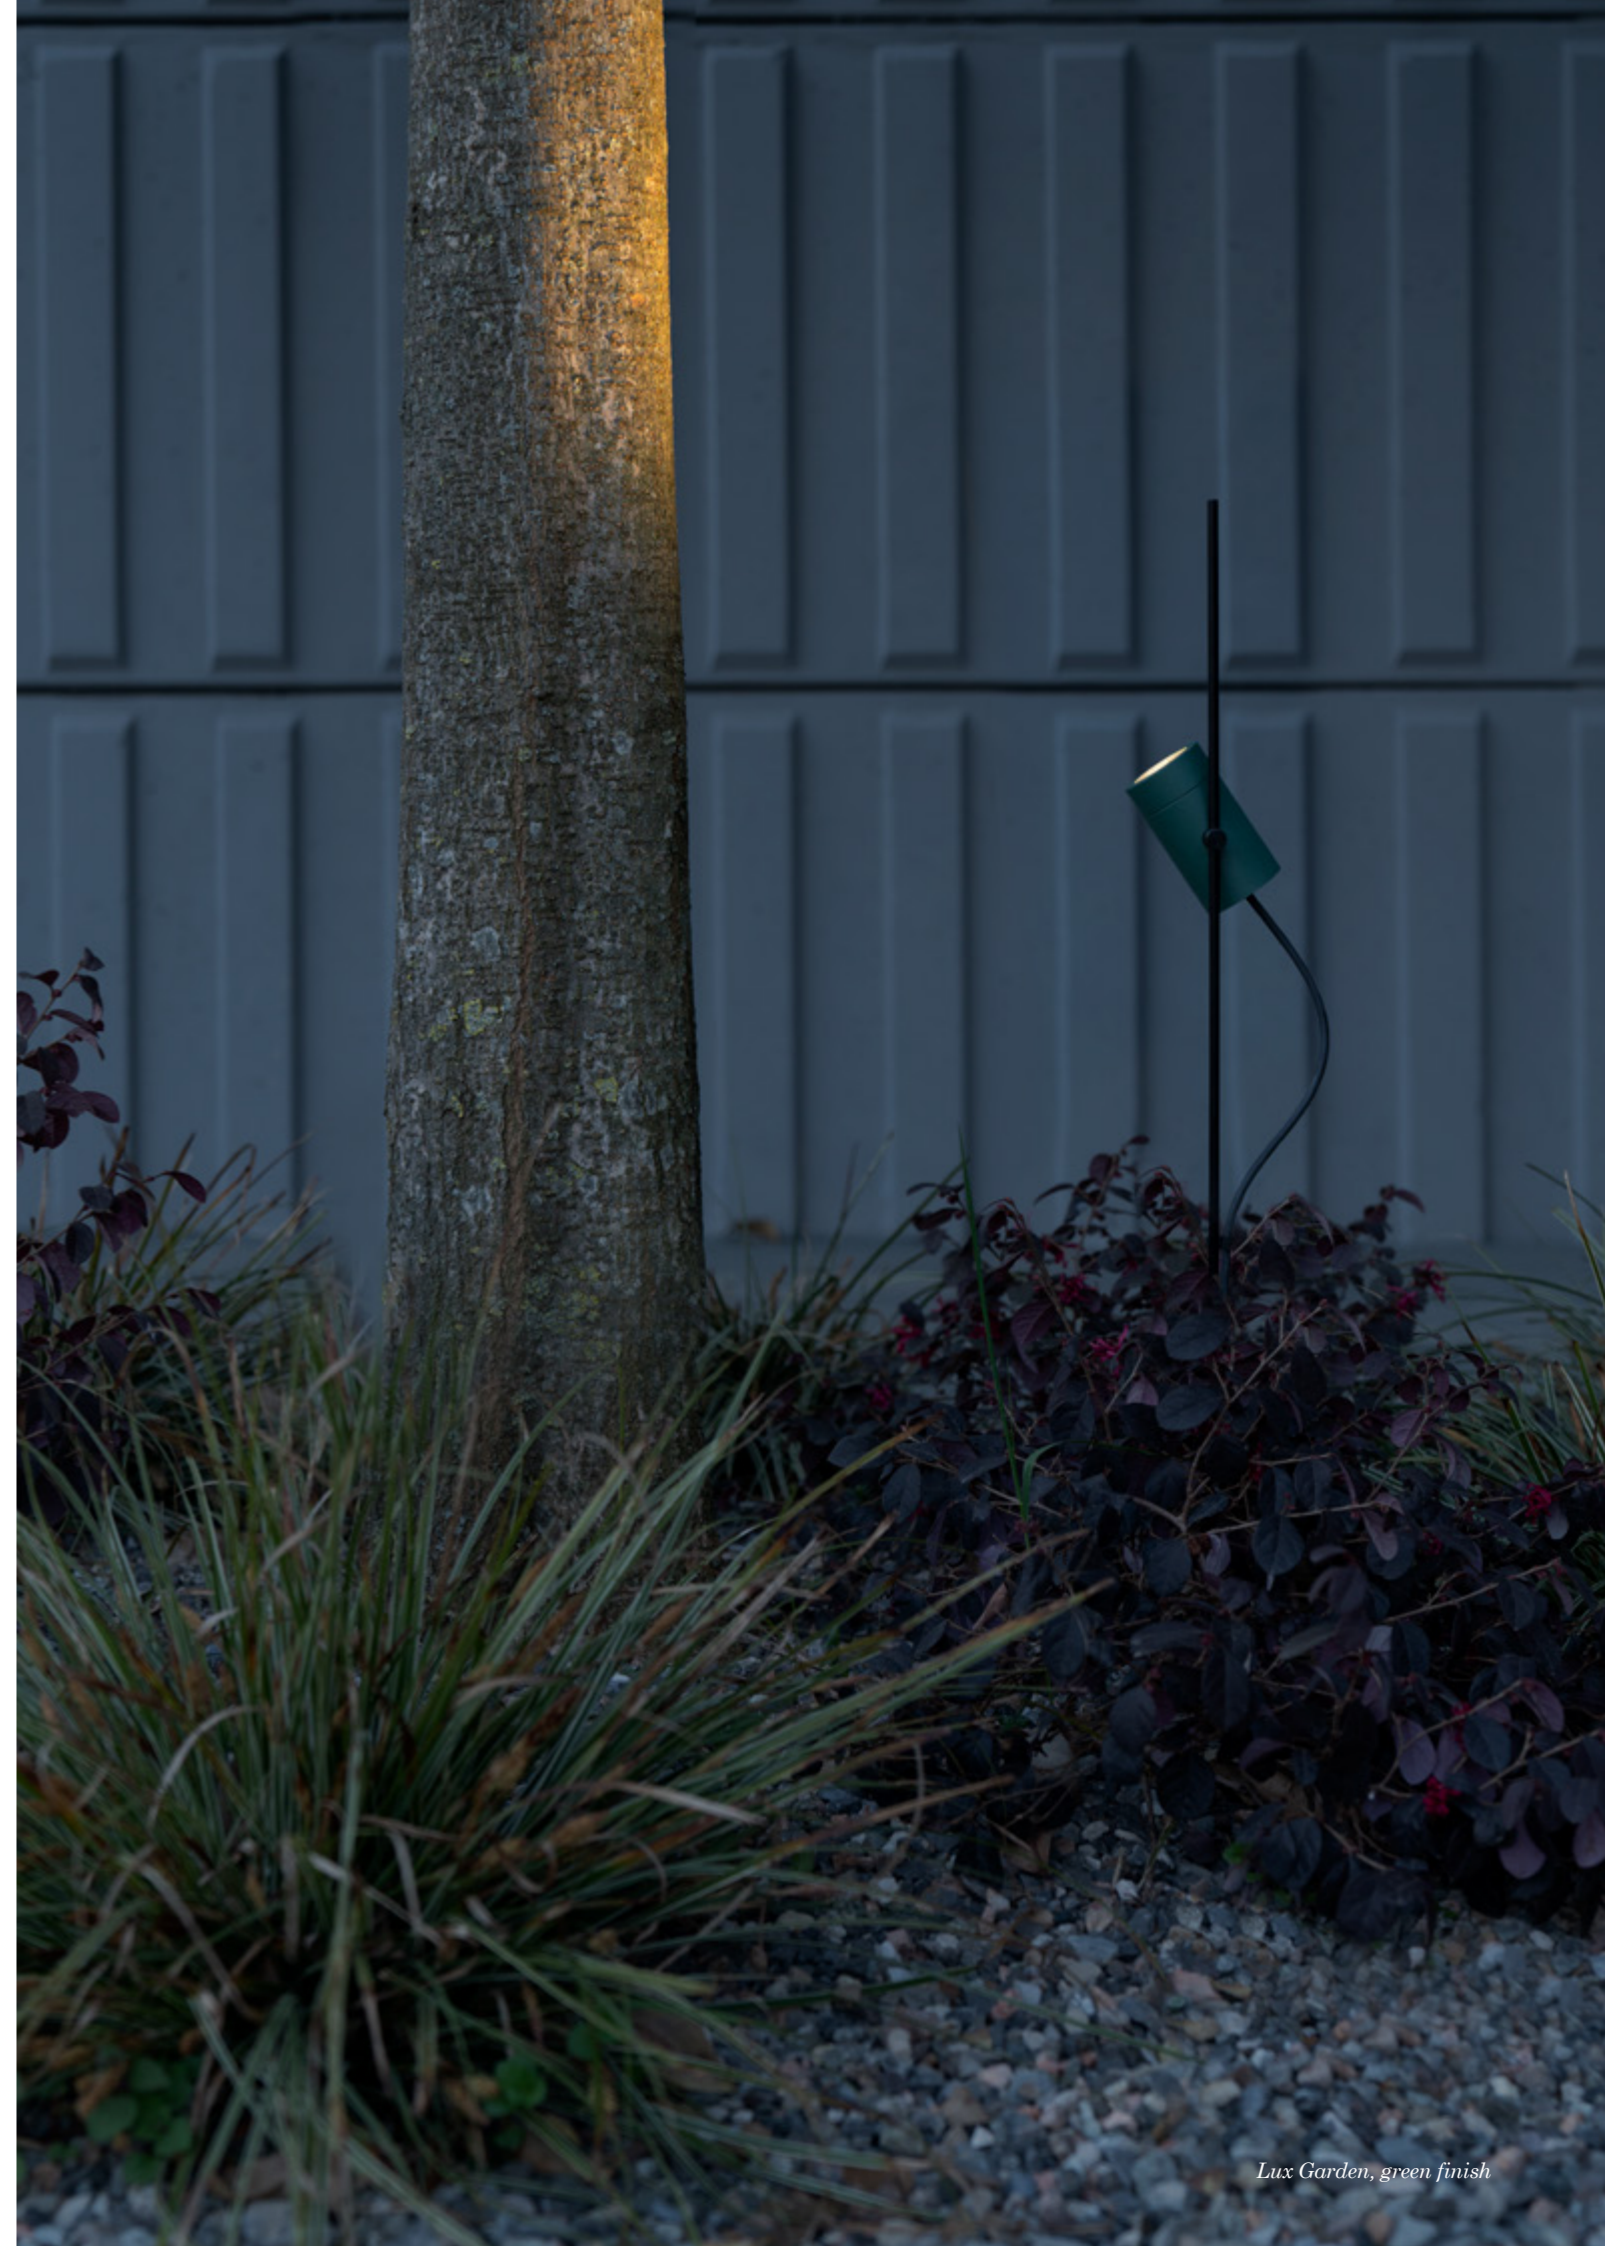

LUX GARDEN

voltage/current	max power	source	flux	optic	CRI	switching	mounting	CCT	finish	code	
IN 12V-350mA	4,2W	LED spot	366lm	17°	90	according to driver	ground	3000K	grey	BLUG3001N21WAA	
			372lm	46°					BLUG3001F21WAA		
			366lm	17°					4000K	BLUG3001N21NAA	
			372lm	46°					BLUG3001F21NAA		
			366lm	17°					3000K	black	BLUG3001N21WAN
			372lm	46°					BLUG3001F21WAN		
			366lm	17°					4000K	BLUG3001N21NAN	
			372lm	46°					BLUG3001F21NAN		
			366lm	17°					3000K	green	BLUG3001N21WVE
			372lm	46°					BLUG3001F21WVE		
			366lm	17°					4000K	BLUG3001N21NVE	
			372lm	46°					BLUG3001F21NVE		

note driver not included, cable length 2m, compatible control: 1-10V, DALI, DMX, Casambi, series connection

customizations CCT 2700K

IP67

LUX GARDEN DRIVER

version	voltage/current	max power	IP	switching	dimensions cm	code
for 2 spots	350mA	12W	20	ON-OFF	9,8x3,3x2,2	WALIMLED08350
for 3 spots		17W			12,2x3,8x2,4	WALIMLED12350
		15W		dimmable 1-10V	10,3x6,7x2,1	WALI/DIMM/JOLLY
for 5 spots		25W			12,4x7,9x2,2	WALI/MAXII/JOLLY

note for outdoor installation IP connection system not included

Lux Garden, green finish