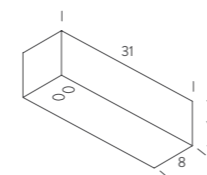

DRIVER BOX

version	finish	code
1 driver-1 electrical cable	white	BROSPS1BI
	black	BROSPS1NE
	matt gold	BROSPS1OR
1 driver-2 electrical cables	white	BROSPS2BI
	black	BROSPS2NE
	matt gold	BROSPS2OR