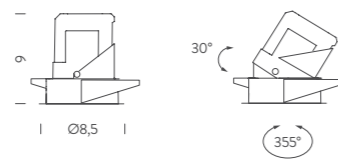

TRIM

SALINA

voltage/current	max power	source	flux	optic	CRI	switching	mounting	CCT	finish	code		
IN 36V - 300mA	10W	LED spot	700lm	15°	>90	according to driver	recessed trimless	2700K	white	SAL LW2 61		
								3000K	white	SAL LW3 61		
								2700K	white	SAL LW2 63		
								3000K	white	SAL LW3 63		
								15°	recessed trim	2700K	white	SAT LW2 61
										black	SAT LN2 61	
				35°			recessed trim	3000K	white	SAT LW3 61		
								black	SAT LN3 61			
								2700K	white	SAT LW2 63		
									black	SAT LN2 63		
								3000K	white	SAT LW3 63		
									black	SAT LN3 63		

note driver and ring not included (more specifications on next page), orientable spot, anti light loss system, trimless recessed hole Ø 77mm, depth 150mm, trim recessed hole Ø 75mm, depth 150mm, cable length 0,4m