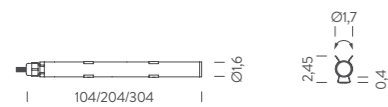

HP - 120°/ASYMMETRIC