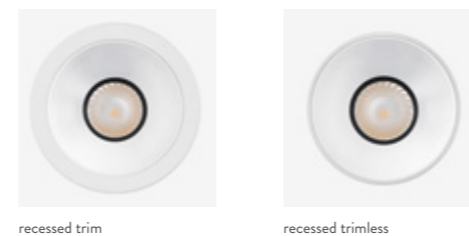

IP20

recessed trim

recessed trimless

LIPARI RING

finish	dimension cm	code
white matt	Ø11,8	LIR LW1 61
black matt	Ø11,8	LIR LB1 61
black glossy	Ø11,8	LIR LB2 61
silver glossy	Ø11,8	LIR LD1 61
<i>note</i>	magnetic fixing