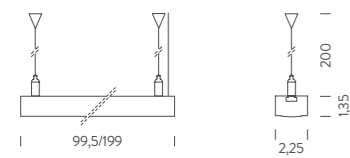

PENDANT

WALL

CEILING

RECESSED

SLACKLINE

REGULAR PENDANT

version	voltage/current	max power	source	flux	optic	CRI	switching	mounting	CCT	finish	code
1m	24VDC	15W	linear LED	860lm	diffused	97	acc. to driver	pendant	3000K	grey	BSLA0310G26WAA
				890lm		94			4000K	BSLA0310G26NAA	
2m	30W			1720lm		97			3000K		BSLA0320G26WAA
				1780lm		94			4000K	BSLA0320G26NAA	

REGULAR WALL

1m	24VDC	15W	linear LED	860lm		97		wall	3000K		BSLA4010G26WAA
				890lm		94			4000K	BSLA4010G26NAA	
2m	30W			1720lm		97			3000K		BSLA4020G26WAA
				1780lm		94			4000K	BSLA4020G26NAA	

REGULAR CEILING

1m	24VDC	15W	linear LED	860lm		97		ceiling	3000K		BSLA0410G26WAA
				890lm		94			4000K	BSLA0410G26NAA	
2m	30W			1720lm		97			3000K		BSLA0420G26WAA
				1780lm		94			4000K	BSLA0420G26NAA	

REGULAR RECESSED

1m	24VDC	15W	linear LED	860lm		97		recessed	3000K		BSLA2110G26WAA
				890lm		94			4000K	BSLA2110G26NAA	
2m	30W			1720lm		97			3000K		BSLA2120G26WAA
				1780lm		94			4000K	BSLA2120G26NAA	

note driver not included (more specifications on p.161), cable length 0,5m (ceiling, wall, recessed), 2m (pendant),

customizations 1-10V, DALI, DMX, Casambi, CCT 2700K, body length

IP40

SLACKLINE

TRIM RECESSED

version	voltage/current	max power	source	flux	optic	CRI	switching	mounting	CCT	finish	code
1m	24VDC	15W	linear LED	560lm	diffused	97	acc. to driver	recessed	3000K	grey	BSLA0110G26WAA
				660lm		94			4000K	BSLA0110G26NAA	
2m	30W			1120lm		97			3000K		BSLA0120G26WAA
				1320lm		94			4000K	BSLA0120G26NAA	
3m	45W			1980lm		97			3000K		BSLA0130G26WAA
				1680lm		94			4000K	BSLA0130G26NAA	

note driver not included (more specifications on p.161), cable length 0,5m

customizations 1-10V, DALI, DMX, Casambi, CCT 2700K, body length

IP40

MICRO