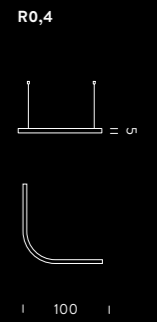

LINEAR

CIRCLE SPOT

ANGLE

LINEAR ANGLE 90°

ROUND