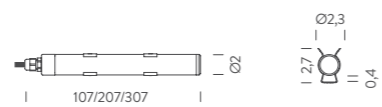

HP PLUS

MINIFLUX TRASPARENT

version	voltage/ current	max power	source	flux	optic	CRI	switching	mounting	CCT	finish	code
1m | HP	24V DC	16W	linear LED	1486lm	120°	80	according to driver	ceiling/wall	2700K	trasparent polycarbonate	BBOK0910007DPC
					120°				3000K	BBOK0910007WPC	
					1386lm				asymmetric	BBOK0910207WPC	
					1512lm				120°	4000K	BBOK0910007NPC
					1386lm				asymmetric	BBOK0910207NPC	
1m | HP PLUS	20W	2600lm	120°	3000K	BBOK0910015WPC						
				120°	4000K	BBOK0910015NPC					
2m | HP	32W	2972lm	120°	2700K	BBOK0920007DPC						
				120°	3000K	BBOK0920007WPC					
				2772lm	asymmetric	BBOK0920207WPC					
				3024lm	120°	4000K	BBOK0920007NPC				
				2772lm	asymmetric	BBOK0920207NPC					
2m | HP PLUS	40W	5200lm	120°	3000K	BBOK0920015WPC						
				4000K	BBOK0920015NPC						
3m | HP	48W	4458lm	120°	2700K	BBOK0930007DPC						
				120°	3000K	BBOK0930007WPC					
				4158lm	asymmetric	BBOK0930207WPC					
				4536lm	120°	4000K	BBOK0930007NPC				
				4158lm	asymmetric	BBOK0930207NPC					
3m | HP PLUS	60W	7800lm	120°	3000K	BBOK0930015WPC						
				120°	4000K	BBOK0930015NPC					

note driver and other accessory not included (more specifications on p.190), cable length 2m

customizations CCT 2700K, tube length, 1-10V, DALI, DMX, Casambi

MINIFLUX OPAL

version	voltage/ current	max power	source	flux	optic	CRI	switching	mounting	CCT	finish	code
1m	24V DC	15W	linear LED	905lm	diffuse orientable	97	according to driver	ceiling/wall	3000K	opal white	BBOK0910G26WPO
						94			4000K	BBOK0910G26NPO	
2m		30W		1800lm		97			3000K		BBOK0920G26WPO
						94			4000K	BBOK0920G26NPO	

note driver and other accessory not included (more specifications on p.190), cable length 2m

customizations CCT 2700K, tube length, 1-10V, DALI, DMX, Casambi