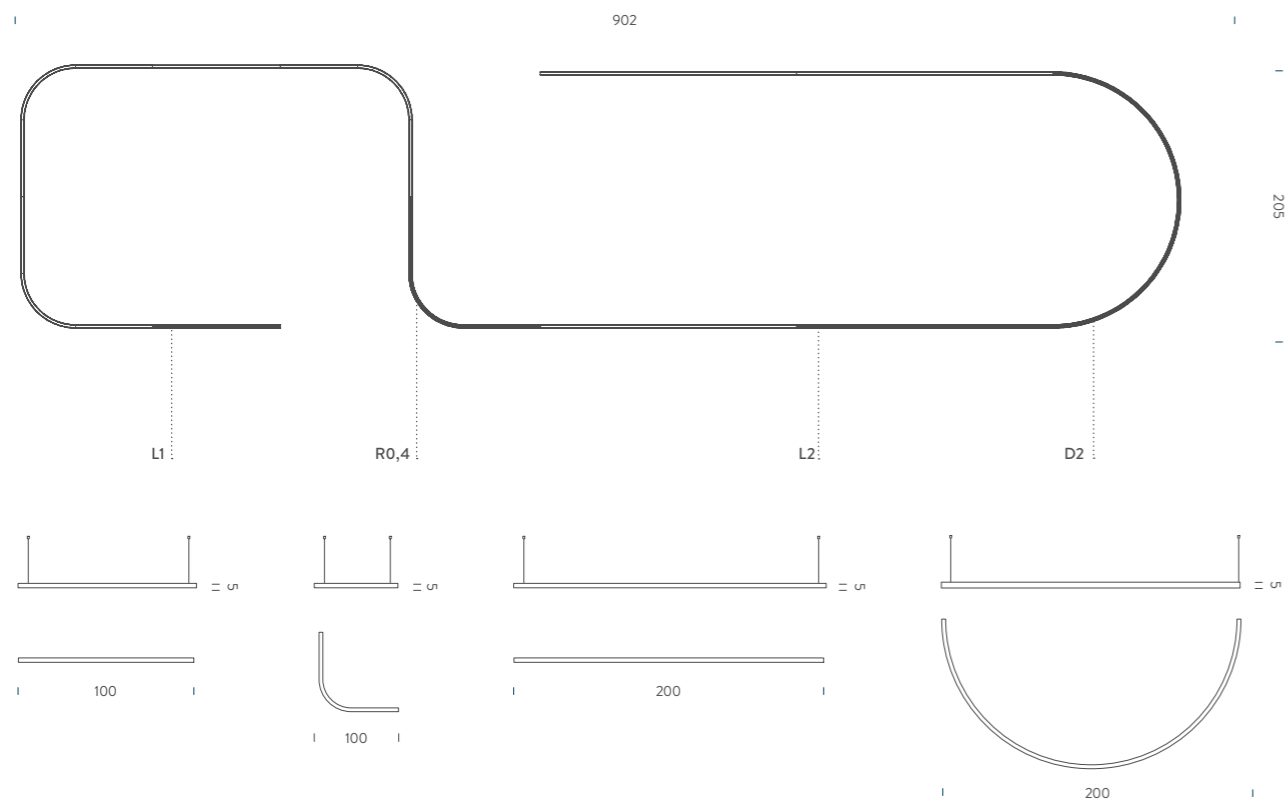

*downlight*

- power input
- metal cable
- split

**2xL1+4xL2+4xR0,4+D2 | DOWNLIGHT**

CCT 4000K | 303W | 20904lm

● structure black

Linear LED | diffused | typ cri 90 | DALI 1-100%

canopy 1 driver - electrical cable length 5m | adjustable metal cables length 3m | dimmer interface | ceiling attachments | end cups