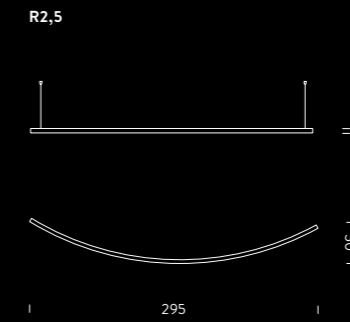

LINEAR

CIRCLE SPOT

ANGLE

LINEAR ANGLE 90°

ROUND