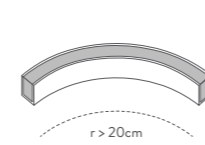

RIGA OPAL SIDE LIGHT