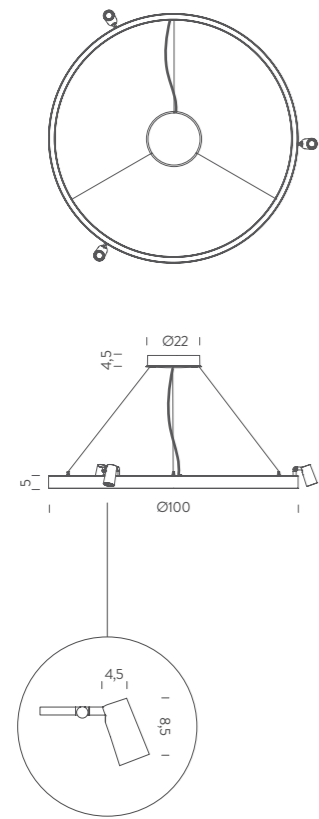

customizations: optional accessories and customizable features on p.58-61

up- downlight

● power input

○ metal cable

- split

- downlight*
- power input
  - metal cable

**ZIRKOL HOME SPOT | DOWNLIGHT**

*CCT 3000K | 45W Linear Led + 5W Single Spot | 2769lm + 365lm*