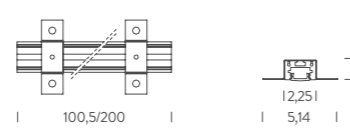

PENDANT

WALL

CEILING

RECESSED

SLACKLINE

REGULAR PENDANT

version	voltage/current	max power	source	flux	optic	CRI	switching	mounting	CCT	finish	code
1m	24VDC	15W	linear LED	860lm	diffused	97	acc. to driver	pendant	3000K	grey	BSLA0310G26WAA
				890lm		94			4000K	BSLA0310G26NAA	
2m	30W			1720lm		97			3000K		BSLA0320G26WAA
				1780lm		94			4000K	BSLA0320G26NAA	

REGULAR WALL

1m	24VDC	15W	linear LED	860lm		97		wall	3000K		BSLA4010G26WAA
				890lm		94			4000K	BSLA4010G26NAA	
2m	30W			1720lm		97			3000K		BSLA4020G26WAA
				1780lm		94			4000K	BSLA4020G26NAA	

REGULAR CEILING

1m	24VDC	15W	linear LED	860lm		97		ceiling	3000K		BSLA0410G26WAA
				890lm		94			4000K	BSLA0410G26NAA	
2m	30W			1720lm		97			3000K		BSLA0420G26WAA
				1780lm		94			4000K	BSLA0420G26NAA	

REGULAR RECESSED

1m	24VDC	15W	linear LED	860lm		97		recessed	3000K		BSLA2110G26WAA
				890lm		94			4000K	BSLA2110G26NAA	
2m	30W			1720lm		97			3000K		BSLA2120G26WAA
				1780lm		94			4000K	BSLA2120G26NAA	

note driver not included (more specifications on p.161), cable length 0,5m (ceiling, wall, recessed), 2m (pendant),

customizations 1-10V, DALI, DMX, Casambi, CCT 2700K, body length

IP40

SLACKLINE

TRIM RECESSED

version	voltage/current	max power	source	flux	optic	CRI	switching	mounting	CCT	finish	code
1m	24VDC	15W	linear LED	560lm	diffused	97	acc. to driver	recessed	3000K	grey	BSLA0110G26WAA
				660lm		94			4000K	BSLA0110G26NAA	
2m	30W			1120lm		97			3000K		BSLA0120G26WAA
				1320lm		94			4000K	BSLA0120G26NAA	
3m	45W			1980lm		97			3000K		BSLA0130G26WAA
				1680lm		94			4000K	BSLA0130G26NAA	

note driver not included (more specifications on p.161), cable length 0,5m

customizations 1-10V, DALI, DMX, Casambi, CCT 2700K, body length

IP40

MICRO