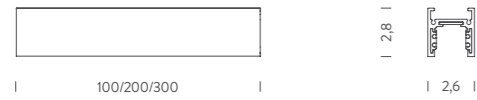

*customizations* 1-10V, DALI, Casambi, CCT 2700K

IP20

zoom optic: magnetic-mechanic fixing system on track

fixed optic: magnetic-mechanic fixing system on track

orientable spot ±38°

TRACK

FLEX TRACK / TRACK AND ACCESSORIES