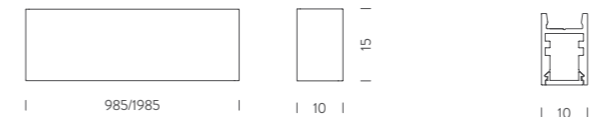

MICRO

version	voltage/current	max power	source	flux	optic	CRI	switching	mounting	CCT	finish	code
1m	24VDC	15W	linear LED	457lm	diffused	90	acc. to driver	surface	3000K	grey	BSLM0410G65WAA
				540lm					4000K	BSLM0410G65NAA	
2m	30W			914lm					3000K		BSLM0420G65WAA
				1080lm					4000K	BSLM0420G65NAA	

note driver not included (more specifications on p. 161), cable length 0,5m

customizations 1-10V, DALI, DMX, Casambi, CCT 2700K, body length

IP40