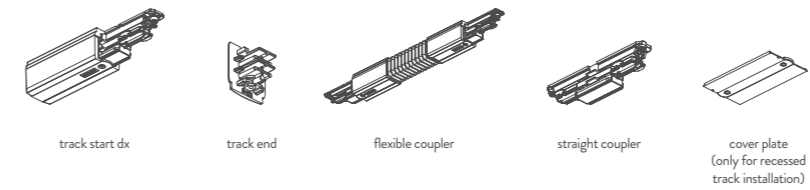

DALI ACCESSORY

DALI/3PHASE ACCESSORY