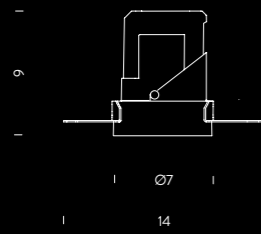

SALINA

TRIMLESS