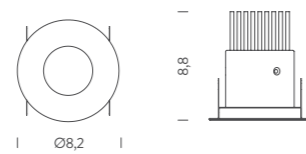

DRAGSTER-T/DARK LIGHT OPTIC