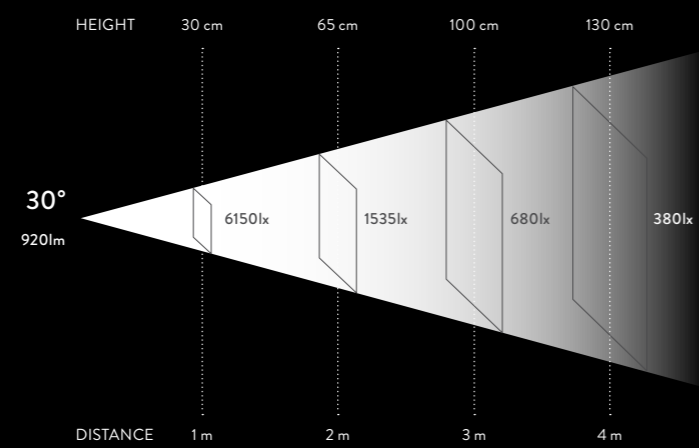

□ IP20

orientable spot 90°

soft variable/framing optic

dimming control on board

FRAME OPTIC

*Sharp Frame, white finish*

*Defined edges lens included*

CEILING/PENDANT