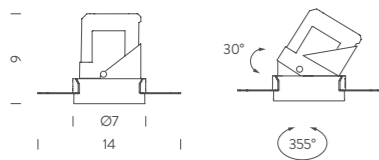

TRIMLESS

TRIM

SALINA

voltage/current	max power	source	flux	optic	CRI	switching	mounting	CCT	finish	code		
IN 36V - 300mA	10W	LED spot	700lm	15°	>90	according to driver	recessed trimless	2700K	white	SAL LW2 61		
								3000K	white	SAL LW3 61		
								2700K	white	SAL LW2 63		
								3000K	white	SAL LW3 63		
								15°	recessed trim	2700K	white	SAT LW2 61
										black	SAT LN2 61	
				35°			recessed trim	3000K	white	SAT LW3 61		
								black	SAT LN3 61			
								2700K	white	SAT LW2 63		
									black	SAT LN2 63		
								3000K	white	SAT LW3 63		
									black	SAT LN3 63		

note driver and ring not included (more specifications on next page), orientable spot, anti light loss system, trimless recessed hole Ø 77mm, depth 150mm, trim recessed hole Ø 75mm, depth 150mm, cable length 0,4m

IP20

SALINA RING

finish	dimension cm	code
white matt	Ø 6,8	SAR LW1 61
black matt	Ø 6,8	SAR LB1 61
black glossy	Ø 6,8	SAR LB2 61
silver glossy	Ø 6,8	SAR LD1 61

note magnetic fixing

SALINA DRIVER

version	voltage/current	max power	switching	dimensions cm	code
for 1 spot	INPUT 220-20V OUTPUT 40V/250mA	10W	ON-OFF	8,8x3,9x2,2	SAL ALI 61
for 1 spot	INPUT 220-240V OUTPUT 9-42V/300mA	10W	dimnable TRIAC	11x3x2,2	SAL ALI 62
for 1 spot	INPUT 220-240V OUTPUT 9-42V/300mA	10W	dimnable 1-10V	11x3x2,2	SAL ALI 63
for 1 spot	INPUT 220-240V OUTPUT 9-40V/300mA	10W	dimnable DALI	15x4,3x2,9	SAL ALI 64