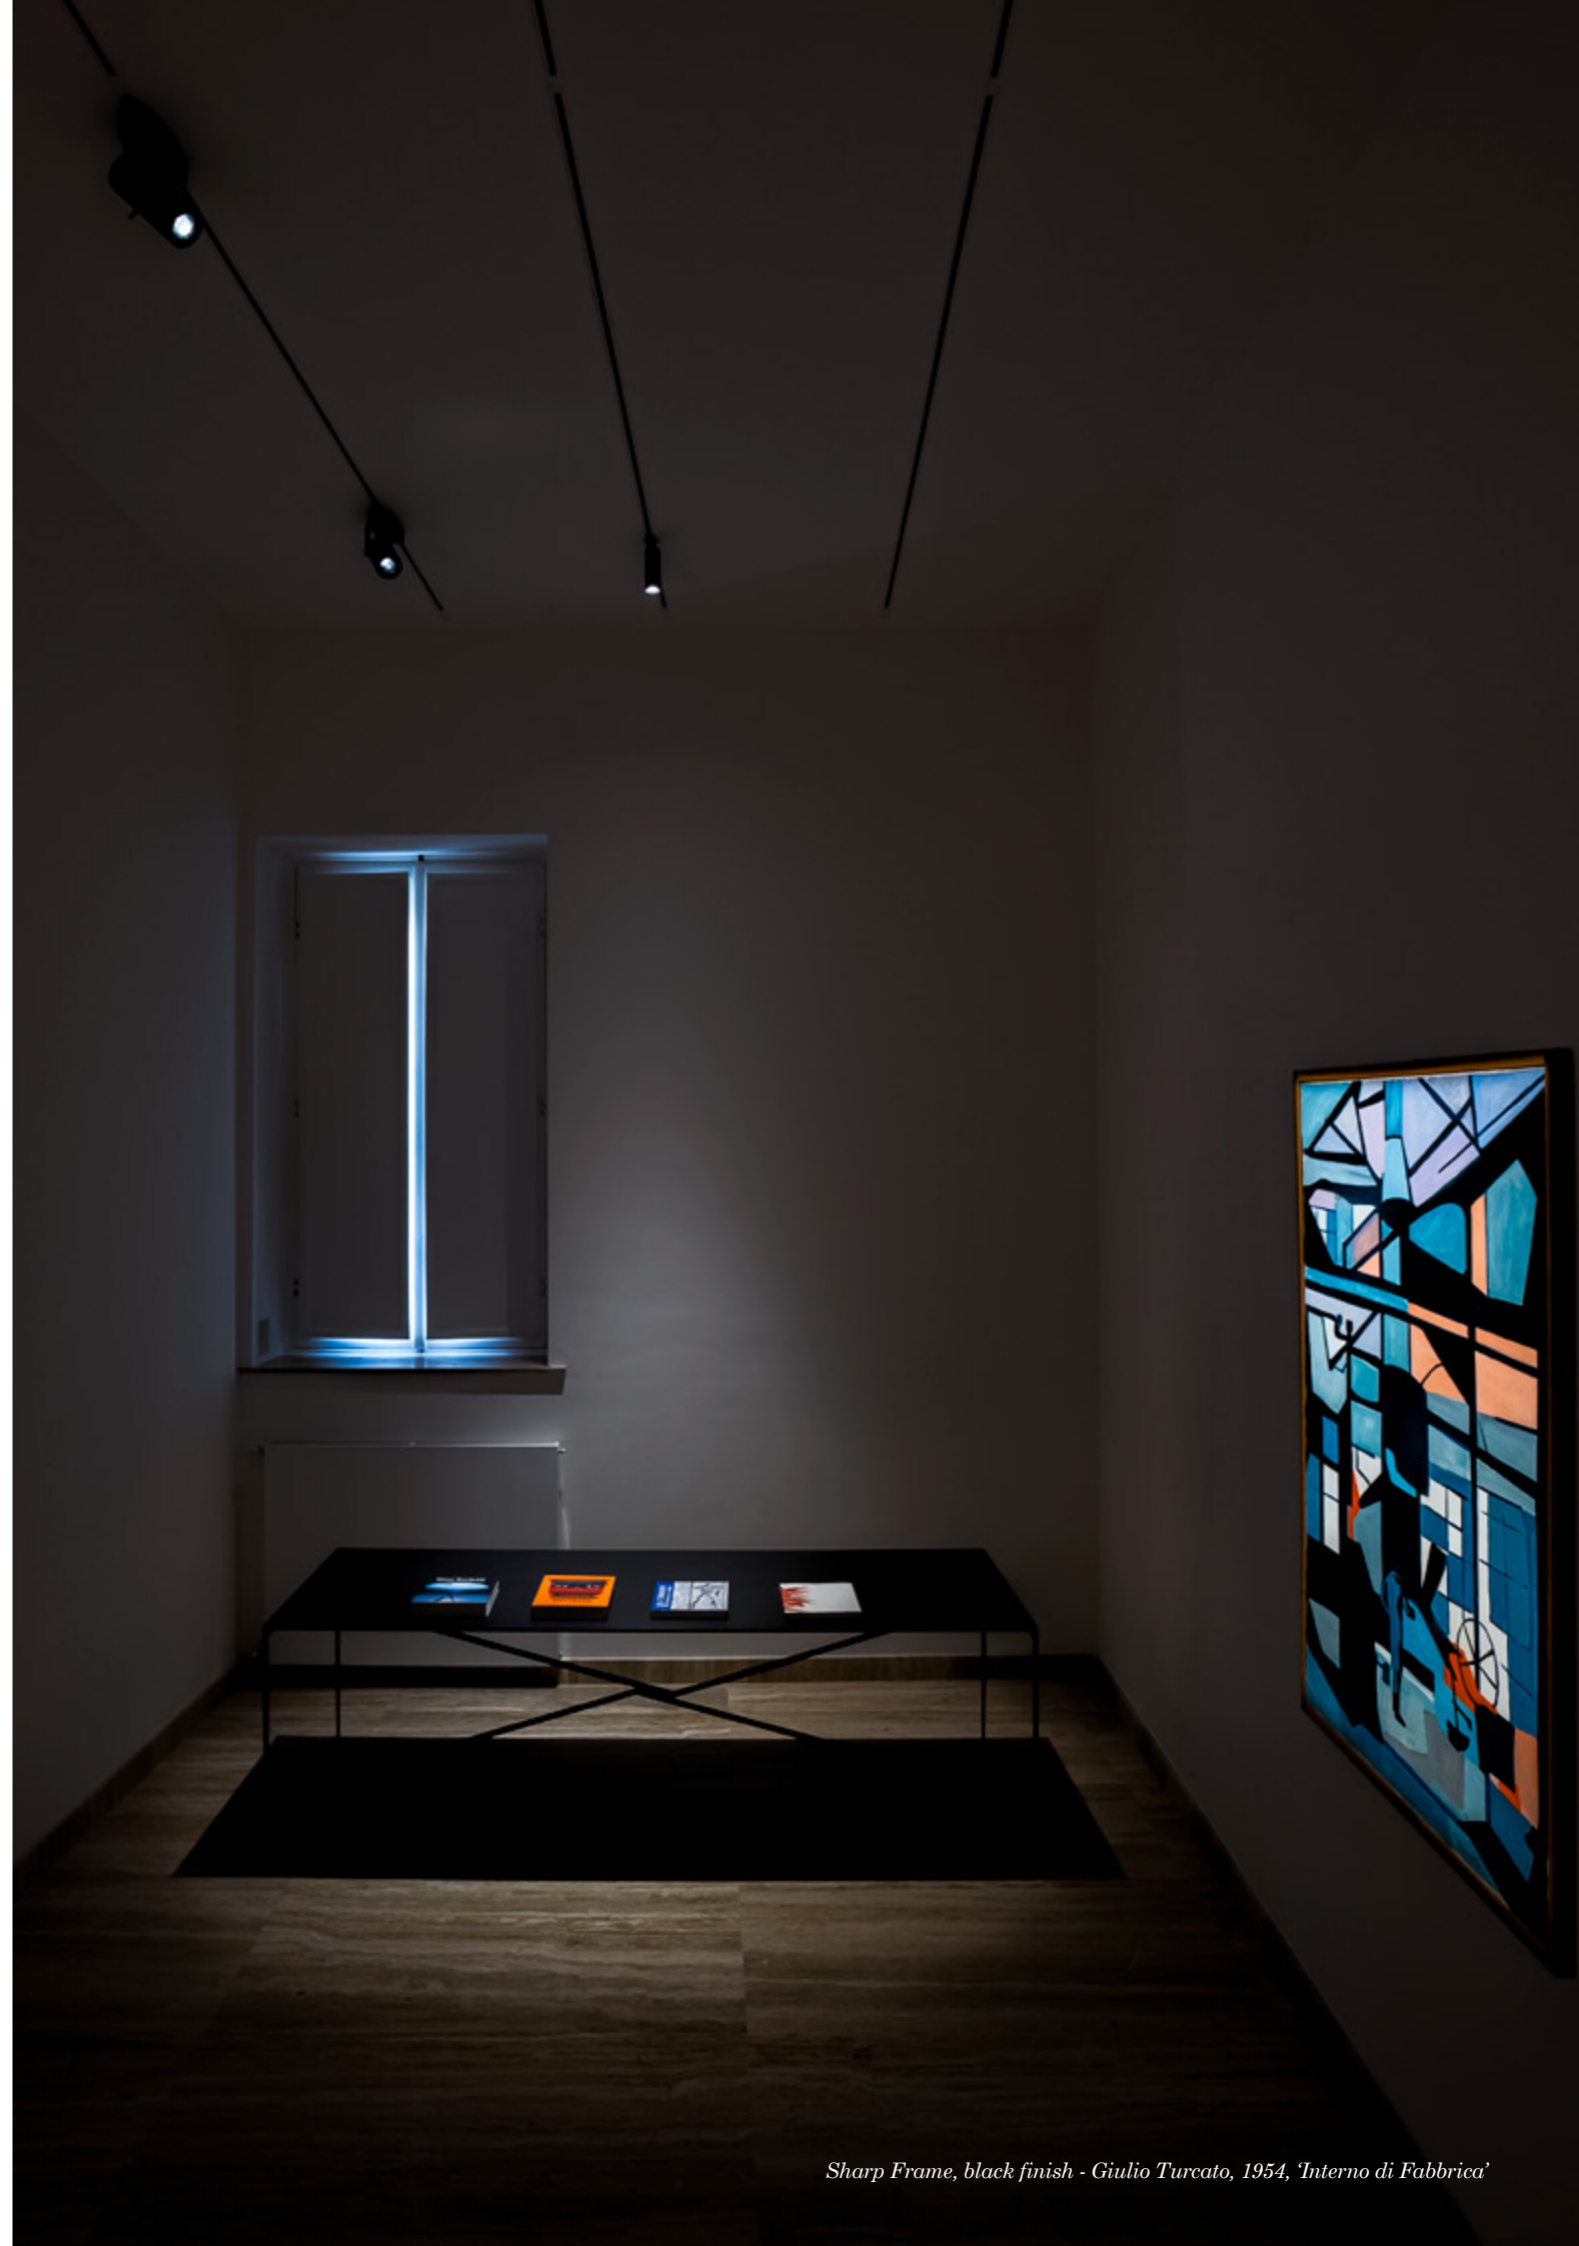

□ IP20

orientable spot 90°

soft variable/framing optic

dimming control on board

FRAME OPTIC

*Sharp Frame, white finish*

*Defined edges lens included*

CEILING/PENDANT