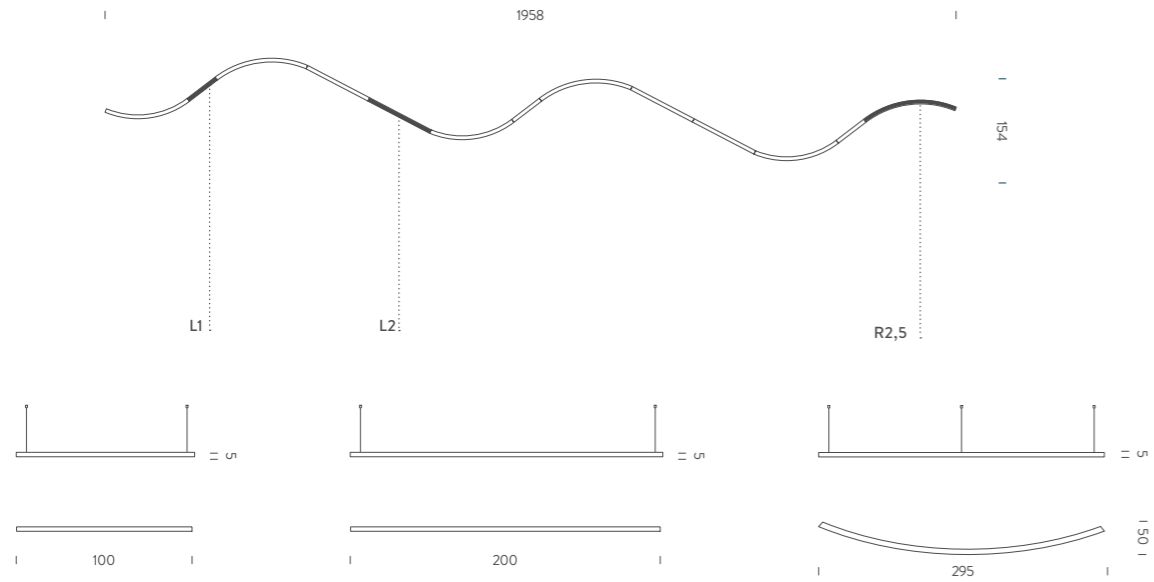

3xL1+4xL2+6xR2,5 | DOWNLIGHT

CCT 3000K | 435W | 26535lm

● structure black

Linear LED | diffused | typ cri 90 | DALI 1-100%

ceiling plate for remote driver - electrical cable length 5m | adjustable metal cables length 3m |

driver (remote) | dimmer interface | ceiling attachment | end cup

Shipped assembled

customizations: optional accessories and customizable features on p.58-61

downtlight

- power input
- metal cable
- split