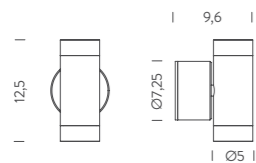

LUX W-D (DOUBLE)

voltage/current	max power	source	flux	optic	CRI	switching	mounting	CCT	finish	code
220/240V	8,4W	LED spot	732lm	17°	90	on/off	wall	3000K	grey	BLUW4102N2IWAA
			744lm	46°						BLUW4102F2IWAA
			732lm	17°					4000K	BLUW4102N2INAA
			744lm	46°					BLUW4102F2INAA	
			732lm	17°				3000K	black	BLUW4102N2IWAN
			744lm	46°						BLUW4102F2IWAN
			732lm	17°					4000K	BLUW4102N2INAN
			744lm	46°					BLUW4102F2INAN	

note driver included

☐ IP65