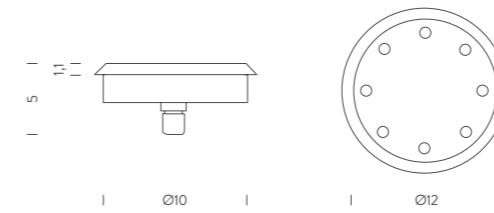

SKILLED

voltage/current	max power	source	flux	optic	CRI	switching	mounting	CCT	finish	code
24VDC	2W	LED spot	20lm	asymmetric	80	according to driver	recessed	6000K	grey	BSKL0212G310CS
<i>note</i>		driver not included, recessed box not included (more specifications in the table below), cable length 1m, certified 500kg static load, 3000kg dynamic load								
<i>customizations</i>		1-10V, DALI, DMX, Casambi, RGB								

IP67

SKILLED DRIVER

version	voltage/current	max power	IP	switching	dimensions cm	code				
24VDC	IN 100/240VAC - OUT 24VDC	25W	67		14,8x4x3,2	WALIMLED25/24IP				
	IN 100/240VAC - OUT 24VDC	60W	67		17,2x5,3x3,7	WALIM60W24V				
	IN 100/240VAC - OUT 24VDC	100W	67		14x6,3x3,2	WALIMLED100/24				
	IN 220/240VAC - OUT 24VDC	150W	67		25x6,8x4,5	WALIMLED150/24				
	IN 100/240VAC - OUT 24VDC	240W	67		24,4x7,1x3,8	WALIMLED240/24				
<i>note</i>		for outdoor installation IP connection system not included								

ACCESSORY

version	finish	dimensions cm	code
RECESSED BOX for 1 spot	aluminium	Ø10x12	QBOXSKILL1