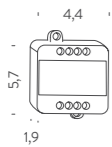

## ACCESSORIES

version	voltage/current	dimensions cm	code
CONNECTOR KIT IP 68	max 10A (2poles)	Ø1,4x9	MRIGALIMIP68
END CAP (riga transparent)		1,65x0,95x1,1	MRIGTAPPO