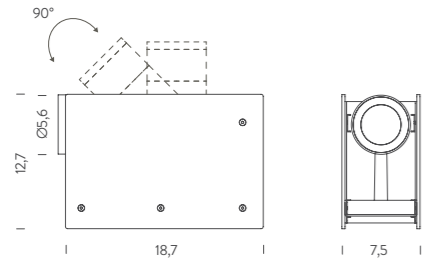

PLINT

<i>voltage/current</i>	<i>max power</i>	<i>source</i>	<i>flux</i>	<i>optic</i>	<i>CRI</i>	<i>switching</i>	<i>mounting</i>	<i>CCT</i>	<i>finish</i>	<i>code</i>
220/240V	13W	LED	900lm	direct adjustable 15°-55°	90	push dimm. on board	floor/table	2700K	black	PLT LN2 11
								3000K	black	PLT LN3 11

note driver integrated, adjustable beam 15°-55°, orientable spot 90°, cable length 3m

IP20