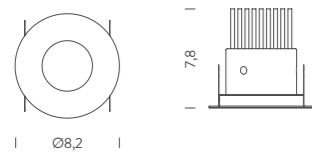

DRAGSTER-T