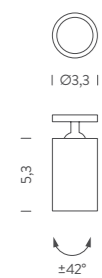

FIXED OPTIC