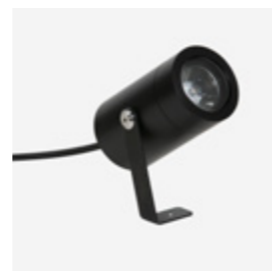

*note* cable 2m, peg BLUXSPEG not included, driver not included. Compatible control: 1-10V, DALI, DMX, Casambi, series connection

*customizations* CCT 2700K

**IP67**

orientable spot

**LUX S DRIVER**

version	voltage/current	max power	IP	switching	dimensions cm	code
for 2 spots	350mA	12W	20	ON-OFF	9,8x3,3x2,2	WALIMLED08350
for 3 spots		17W			12,2x3,8x2,4	WALIMLED12350
for 5 spots		15W		dimnable 1-10V	10,3x6,7x2,1	WALI/DIMM/JOLLY
		25W			12,4x7,9x2,2	WALI/MAXI/JOLLY