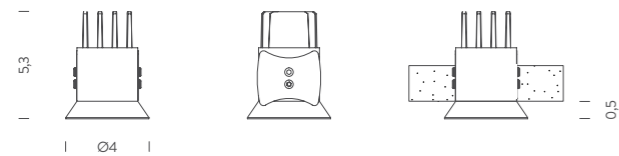

EDGE

TRIM

ALICUDI

voltage/current	max power	source	flux	optic	CRI	switching	mounting	CCT	finish	code	
IN 3V - 700mA	3W	LED spot	150lm	30°	>90	according to driver	recessed edge	2700K	white	ALI LW2 63	
									black	ALI LN2 63	
									3000K	white	ALI LW3 63
									black	ALI LN3 63	
				30°	recessed trim	2700K	white	ALT LW2 63			
							black	ALT LN2 63			
							3000K	white	ALT LW3 63		
							black	ALT LN3 63			

note driver not included (more specifications in the table below), edge/trim spot recessed hole Ø 35mm, depth 100mm, cable length 0,5m, series connection

IP20

ALICUDI DRIVER

version	voltage/current	max power	switching	dimensions cm	code
for 1 spot	INPUT 220-240V OUTPUT 2-4V/700mA	3W	ON-OFF	2,85x4,34x2,1	ALI ALI 61
for 1 to 4 spots	INPUT 220-240V OUTPUT 2-14V/700mA	10W	dimmmable TRIAC	11x3x2,2	ALI ALI 62
for 1 to 4 spots	INPUT 220-240V OUTPUT 2-14V/700mA	10W	dimmmable 1-10V	11x3x2,2	ALI ALI 63
for 1 to 8 spots	INPUT 110-240V OUTPUT 3-28V/700mA	20W	dimmmable DALI	12x5,2x2,2	ALI ALI 64

note series connection