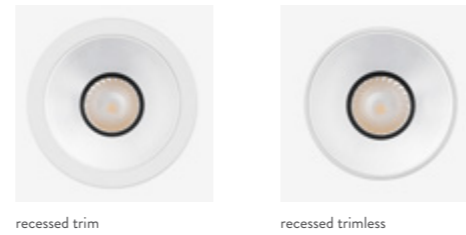

IP20

recessed trim

recessed trimless

SALINA RING

finish	dimension cm	code
white matt	Ø 6,8	SAR LW1 61
black matt	Ø 6,8	SAR LB1 61
black glossy	Ø 6,8	SAR LB2 61
silver glossy	Ø 6,8	SAR LD1 61

note magnetic fixing