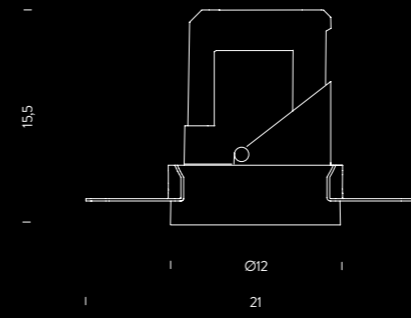

ALICUDI

EDGE

TRIM

LIPARI

TRIMLESS