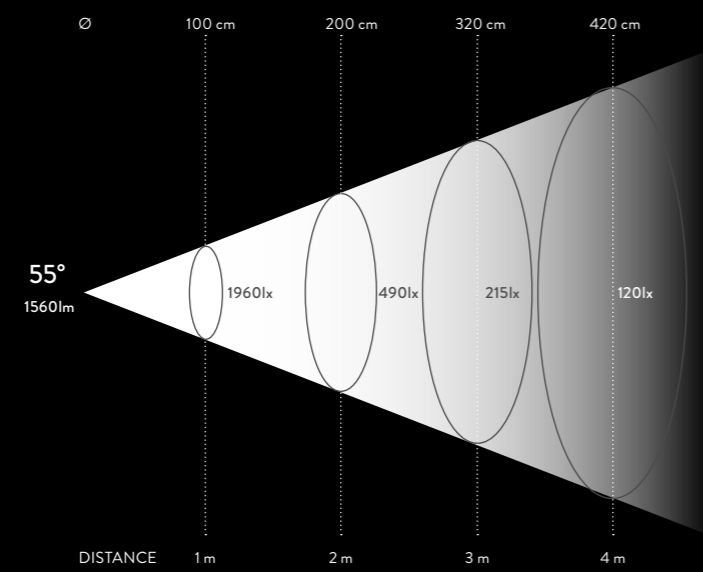

**IP20**

orientable 90°

zoom optic 7-55°

dimming control on board

**OVAL FRONTAL LENS**

finish	dimensions cm	code
PMMA	Ø7,8x0,3	MPFBASYMFILTER

ZOOM OPTIC 7°-55°

Sharp Zoom, white finish