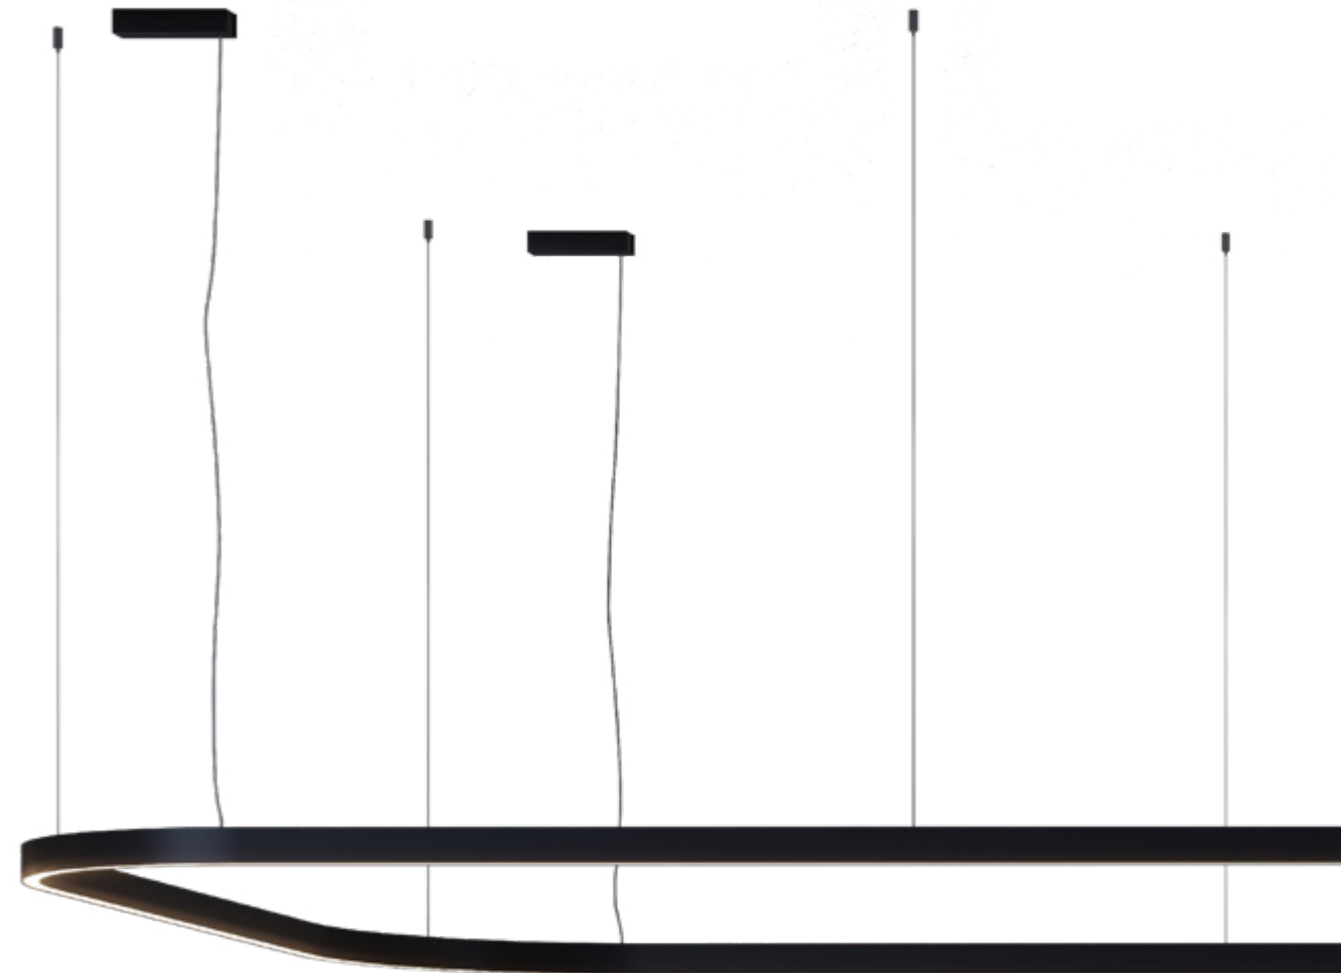

note remote driver | RAL 9005 black | RAL 9016 white | shipped in 4 pieces

included 1 x driver WALIM250W24VIN | 1 x dimmer interface WDIMDALIHP | 4 x electrical cables 5m | 6 x adjustable metal cables length 3m (including ceiling attachment)

optional accessory driver box | ceiling plate for remote driver (more specification at p.58-59)

customizations find customizable features on p.60-61

◆ IP40

UP-DOWNLIGHT

CCT	max power	source	voltage	lum. flux	CRI	switching	code	finish
2700K	326W	linear LED	220/240V	18859lm	90	DALI 1-100%	BZRQ1724G15DBO	white
							BZRQ1724G15DNE	black
							BZRQ1724G15DOR	matt gold
3000K				19968lm			BZRQ1724G15WBO	white
							BZRQ1724G15WNE	black
							BZRQ1724G15WOR	matt gold
4000K				22187lm			BZRQ1724G15NBO	white
							BZRQ1724G15NNE	black
							BZRQ1724G15NOR	matt gold

note remote driver | RAL 9005 black | RAL 9016 white | shipped in 4 pieces

included 2 x driver WALIM250W24VIN | 2 x dimmer interface WDIMDALIHP | 4 x electrical cables length 5m | 6 x adjustable metal cables length 3m (including ceiling attachment)

optional accessory driver box | ceiling plate for remote driver (more specification at p.58-59)

customizations find customizable features on p.60-61

◆ IP40