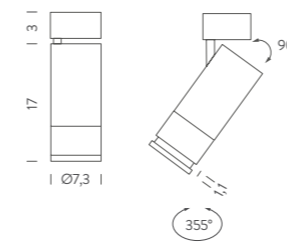

CAPRI CEILING

voltage/current	max power	source	flux	optic	CRI	switching	mounting	CCT	finish	code
220/240V	28W	LED spot	1500lm	15°/55°	>90	dimmable TRIAC	track	2700K	white	CAP LW2 41
									black	CAP LN2 41
									white	CAP LW3 41
									black	CAP LN3 41
									white	CAP LW2 42
									black	CAP LN2 42
								3000K	white	CAP LW3 42
									black	CAP LN3 42
									white	CAP LW2 43
									black	CAP LN2 43
									white	CAP LW3 43
									black	CAP LN3 43

note driver on board, adjustable beam 15°-55°, rotating body 355°, orientable spot 90°

IP20