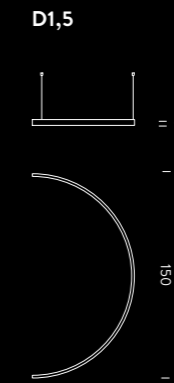

LINEAR

CIRCLE SPOT

ANGLE

LINEAR ANGLE 90°

ROUND