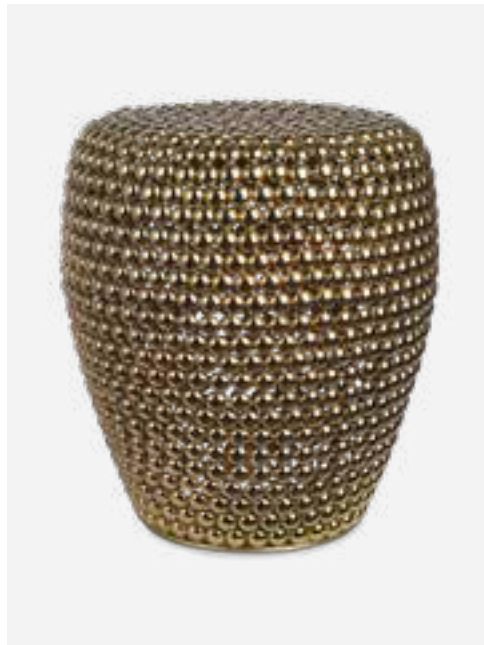

300-030-060

MOQ: 1 Piece

Dot Stool

Colour: Gold
Materials: Metal
Dimensions: Ø40 x H46 cm