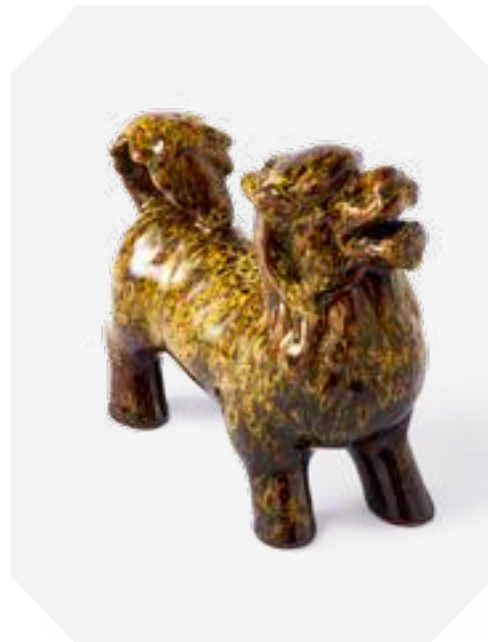

240-300-021

MOQ: 2 Pieces

Qilin Statue

Colour: Ochre
Materials: Porcelain
Dimensions: approx. L20 x W10 x H19 cm