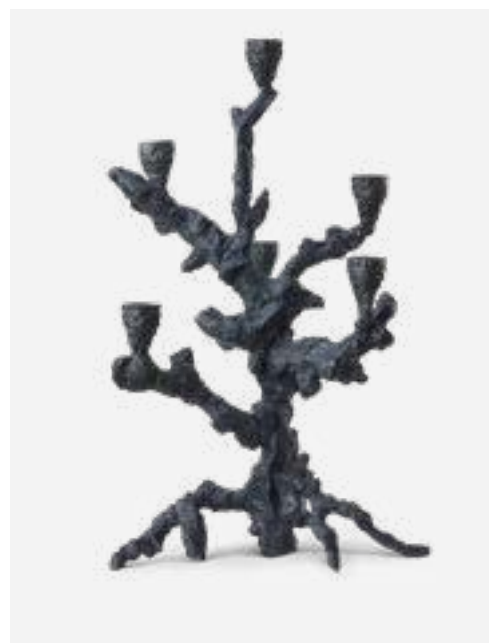

390-225-130

MOQ: 1 Piece

Apple Tree Candle Holder - L

Colour: Dark grey

Materials: Metal

Dimensions: L32 x W32 x H53 cm