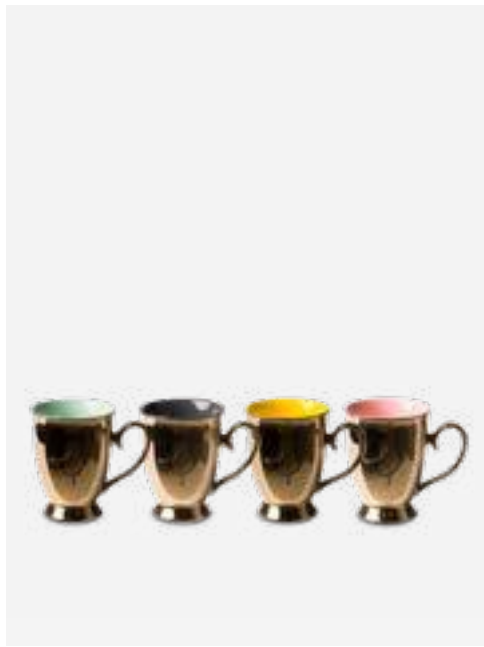

230-400-539

MOQ: 4 Sets

Legacy Mugs

Colour: Multi-colour

Materials: Porcelain

Dimensions: L12 x W8,4 x H11,2 cm