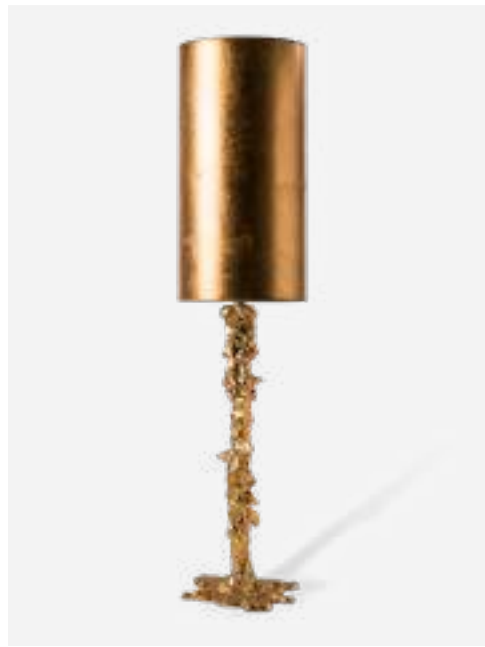

390-450-017

MOQ: 1 Piece

Drip Lamp Base

Colour: Gold
Materials: Metal
Dimensions: L19 x W22 x H56 cm
excl. lamp shade
Designer: Pascal Smelik