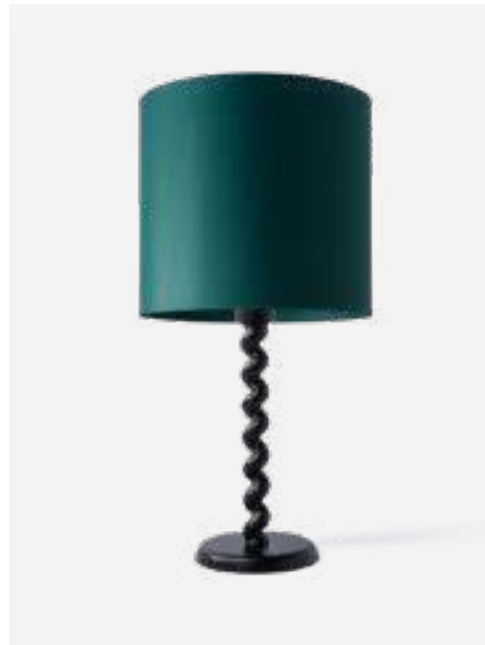

390-450-028

MOQ: 2 Pieces

Twister Lamp Base

Colour: Black
Materials: Metal
Dimensions: Ø27 x H65 cm
excl. lamp shade