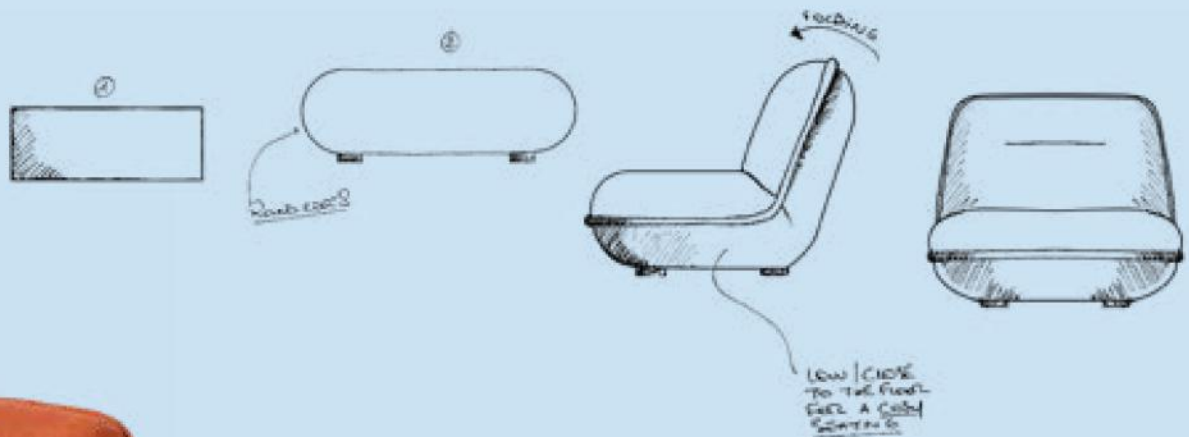

588-020-002

MOQ: 1 Piece

Puff Lounge Chair Berry

Colour: Orange

Materials: Textile

Dimensions: W95 x D103 x H70 cm