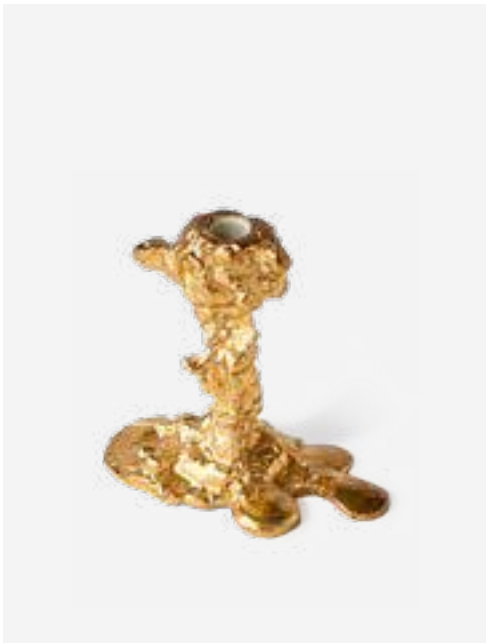

390-225-133

MOQ: 6 Pieces

Drip Candle Holder - S

Colour: Gold
Materials: Metal
Dimensions: L14 x W8 x H14 cm
Designer: Pascal Smelik