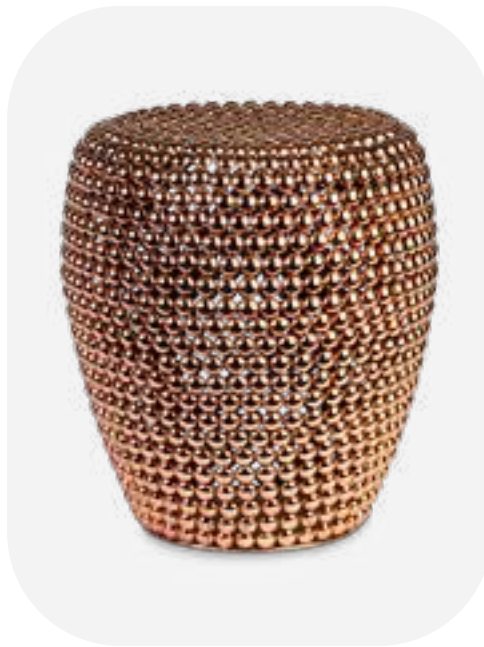

*Puff Love Seat*

Colour: White  
Materials: Textile  
Dimensions: W130 x D103 x H70 cm

300-030-014

MOQ: 1 Piece

*Dot Stool*

Colour: Dark brown  
Materials: Metal  
Dimensions: Ø40 x H46 cm

300-030-031

MOQ: 1 Piece

*Dot Stool*

Colour: Copper  
Materials: Metal  
Dimensions: Ø40 x H46 cm

300-030-032

MOQ: 1 Piece

*Dot Stool*

Colour: Silver  
Materials: Metal  
Dimensions: Ø40 x H46 cm

300-030-021

MOQ: 1 Piece