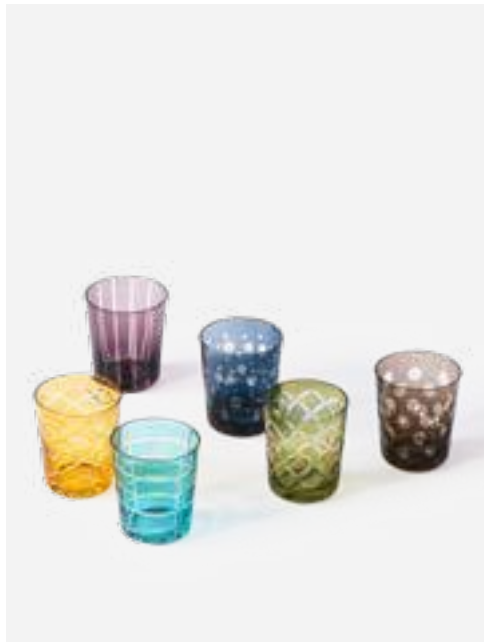

140-230-083

MOQ: 4 Sets

Cuttings Tumblers

Colour: Multi-colour
Materials: Glass
Dimensions: Ø8,5 x H10 cm per glass