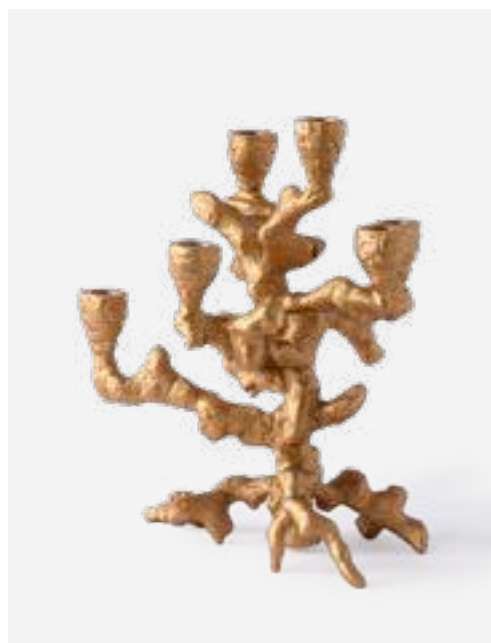

new

390-225-158

MOQ: 1 Piece

*Drip Candle Holder 4-Arms*

Colour: Gold

Materials: Metal

Dimensions: L27 x W28 x H32 cm

Designer: Pascal Smelik