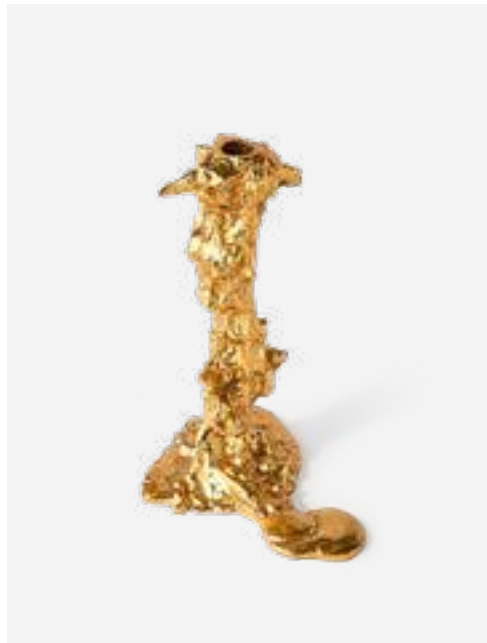

390-225-049

MOQ: 2 Pieces

*Drip Candle Holder - XXL*

Colour: Silver  
Materials: Metal  
Dimensions: L20 x W22 x H50 cm  
Designer: Pascal Smelik

390-225-133

MOQ: 6 Pieces

*Drip Candle Holder - S*

Colour: Gold  
Materials: Metal  
Dimensions: L14 x W8 x H14 cm  
Designer: Pascal Smelik