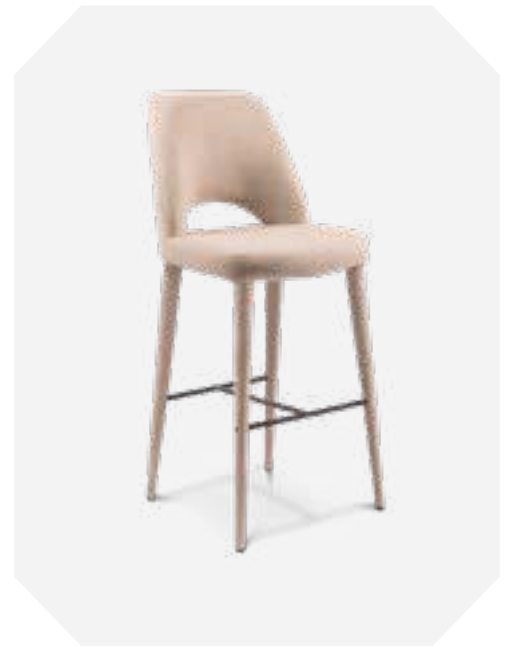

Materials: Textile

Dimensions: W43 x D52,5 x H103,5 cm

557-020-025

MOQ: 1 Piece

*Holy Barstool*

Colour: Olive green

Materials: Textile

Dimensions: W43 x D52,5 x H103,5 cm