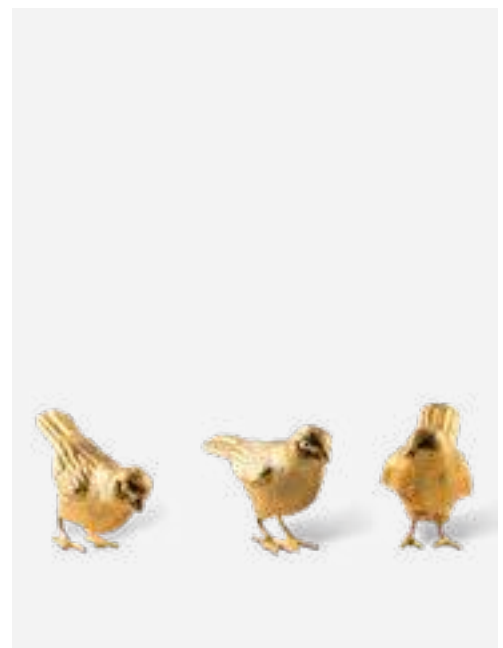

Materials: Metal

Dimensions: L32 x W32 x H53 cm

140-300-232

MOQ: 2 Sets

*Paradise Birds*

Colour: Multi-colour

Materials: Glass

Dimensions: L9 x W5 x H5 cm each bird