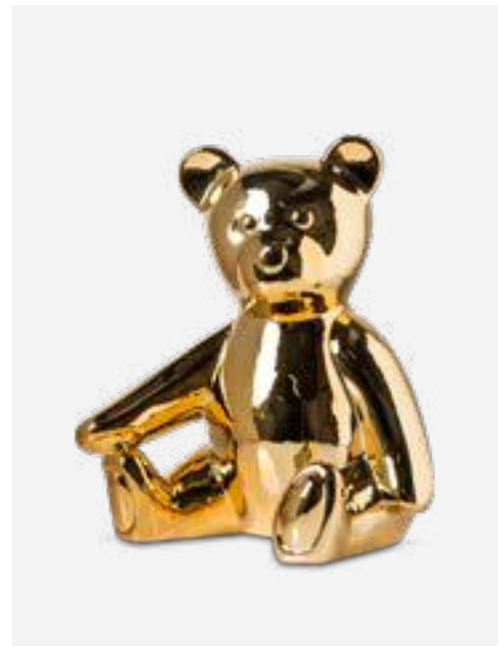

230-300-168

MOQ: 4 Pieces

Teddy Moneybox

Colour: Gold
Materials: Porcelain
Dimensions: L20 x W20 x H25 cm