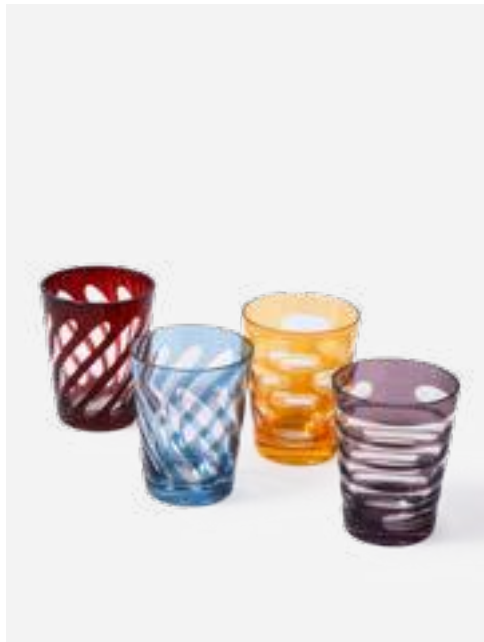

140-230-139

MOQ: 6 Sets

Tubular Tumblers

Colour: Multi-colour

Materials: Glass

Dimensions: Ø8 x H10 cm per glass