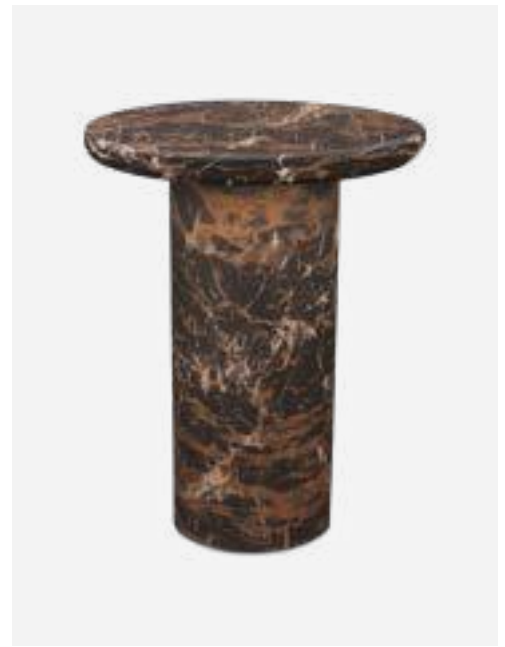

530-010-012

MOQ: 1 Piece

Mob Side Table

Colour: Dark brown
Materials: Synthetic material
Dimensions: Ø40 x H50 cm