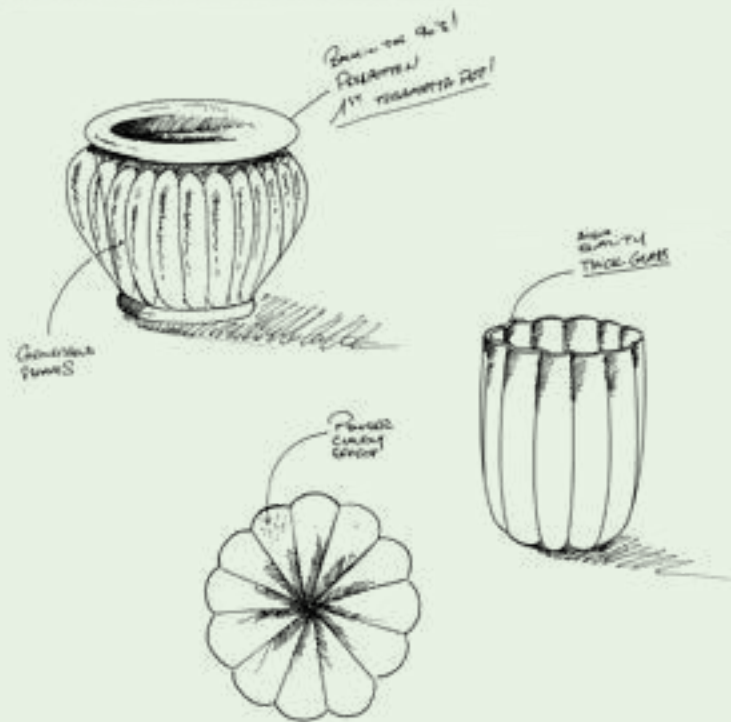

Melon Hurricane

Colour: Light pink
Materials: Glass
Dimensions: Ø13,7 x H10 cm

140-205-406

MOQ: 2 Pieces

Melon Vase - L

Colour: Olive green
Materials: Glass
Dimensions: Ø20,5 x H38,1 cm