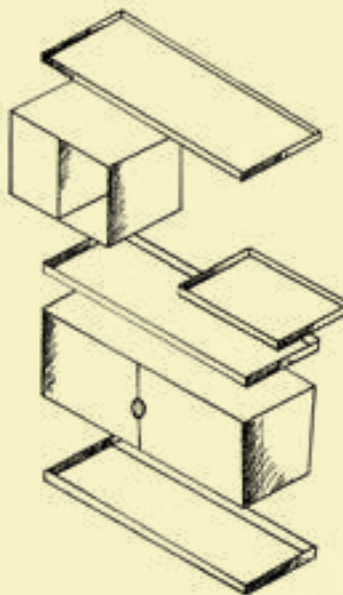

Toss Cabinet

For some people, a classic uniform cabinet is enough. But for those with a curious, playful mind, who prefer to shake things up, there's the Toss Cabinet. After all: why be stuck to one way when you can have it multiple ways?

Made with modular horizontal elements, it can shapeshift into whichever lay-out you want. Rearrange. Replace. Repair. With the Toss Cabinet, it's easy.

The Toss Cabinet also takes sustainability to a whole new level. It's consciously designed with adaptability in mind. And before it arrives at your doorstep, it's transported knockdown style, ready for home assembly. The materials and finishing on this design have been carefully selected for durability, too. Almost as carefully as we selected this supplier for their modern production line.

300-040-024

MOQ: 1 Piece

Toss Tall Cabinet

Colour: Black

Materials: Metal

Dimensions: L58,9 x W37,8 x H182,6 cm

Distance between the shelves: $\pm$ 37 cm

Cabinet packed in 4 export cartons

300-040-020

MOQ: 1 Piece

Toss Wide Cabinet

Colour: Olive green

Materials: Metal

Dimensions: L112 x W37,8 x H182,6 cm

Distance between the shelves: $\pm$ 37 cm

Cabinet packed in 4 export cartons