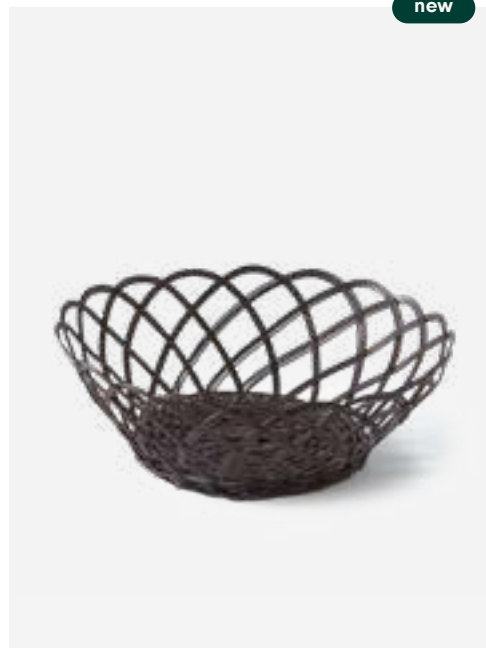

new

300-300-154

MOQ: 6 Pieces

*Bakkie Basket Oval*

Colour: Orange  
Materials: Metal  
Dimensions: L28 x W20,5 x H10 cm

new

300-300-155

MOQ: 6 Pieces