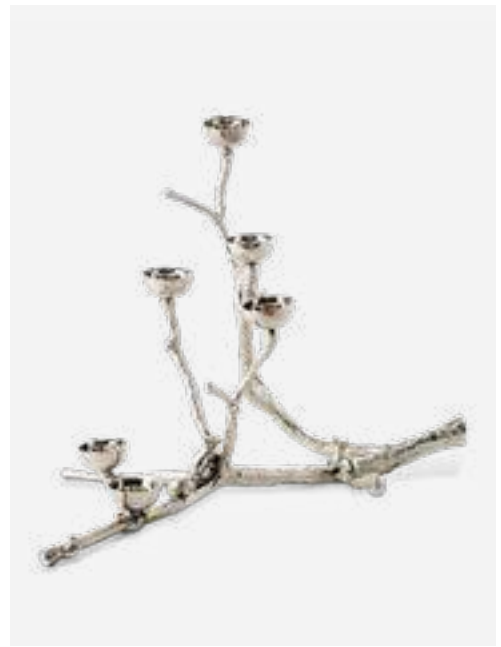

375-225-022

MOQ: 2 Pieces

Twiggy Candle Holder

Colour: Silver

Materials: Metal

Dimensions: L30 x W30 x H30 cm