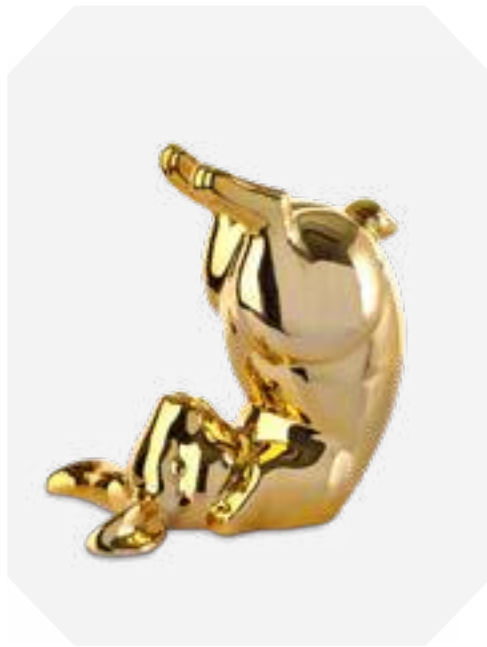

230-300-150

MOQ: 1 Set

*Symbolic Animal Head Set*

**Colour:** Turquoise  
**Materials:** Porcelain  
**Dimensions:** L22 x W18 x H29 cm per piece

230-300-162

MOQ: 4 Pieces

*Bunny Belly Moneybox*

Colour: Gold  
Materials: Porcelain  
Dimensions: L21 x W16 x H22 cm