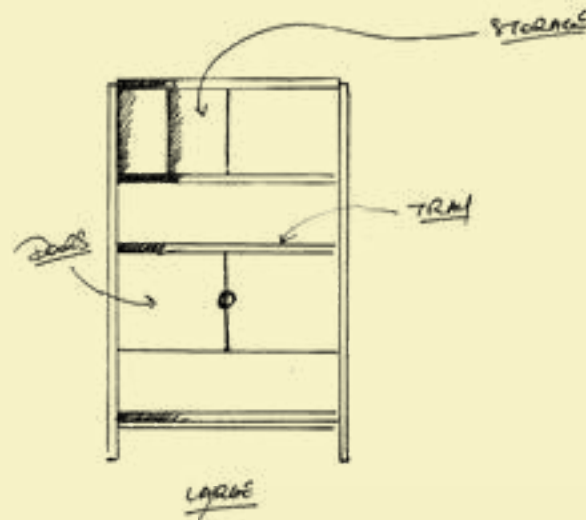

### Toss Wide Cabinet

Colour: Olive green

Materials: Metal

Dimensions: L112 x W37,8 x H182,6 cm

Distance between the shelves:  $\pm$  37 cm

Cabinet packed in 4 export cartons

new

300-040-020 MOQ: 1 Piece