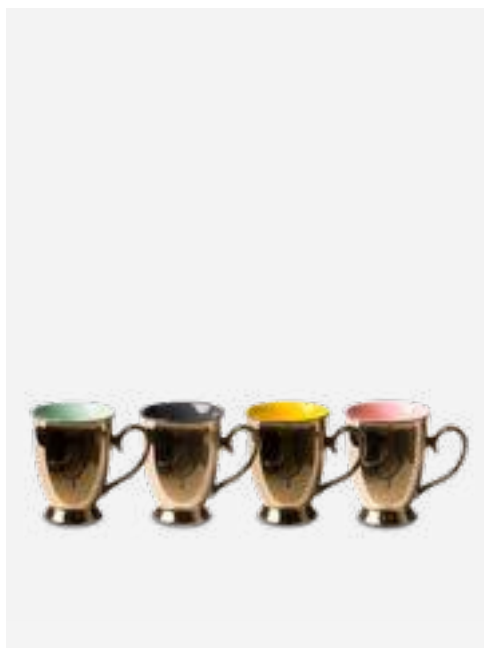

230-400-539

MOQ: 4 Sets

Legacy Mugs

Colour: Multi-colour

Materials: Porcelain

Dimensions: L12 x W8,4 x H11,2 cm