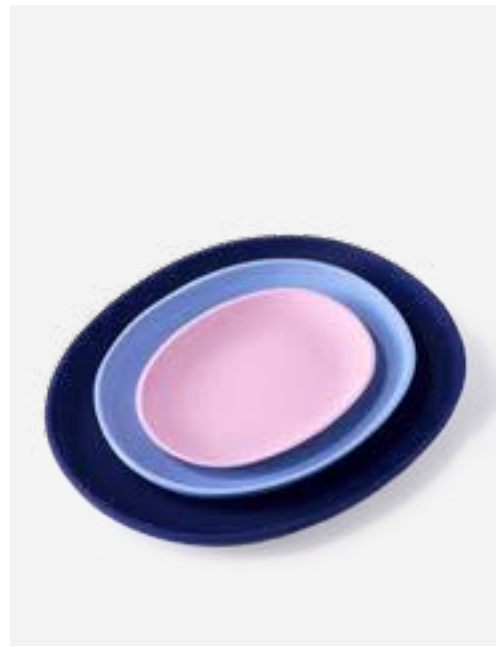

300-400-037

MOQ: 2 Sets

Greek Trays

Colour: Multi-colour

Materials: Metal

Dimensions: large L43,5 x W37 x H3,5cm,
medium L33,5 x W27,5 x H3,5 cm,
small L25,5 x W19 x H2,5 cm