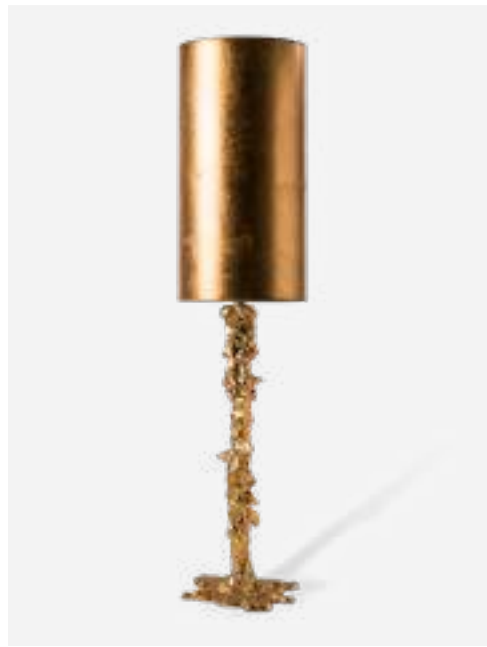

390-450-017

MOQ: 1 Piece

Drip Lamp Base

Colour: Gold
Materials: Metal
Dimensions: L19 x W22 x H56 cm
excl. lamp shade
Designer: Pascal Smelik