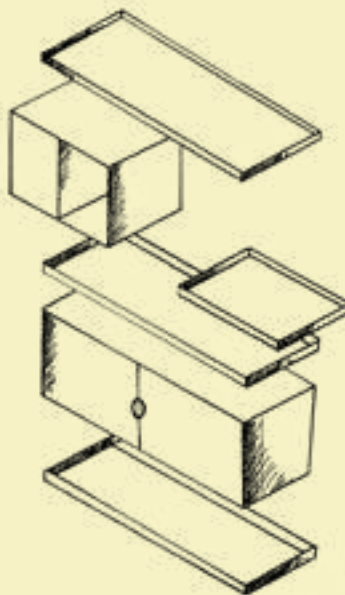

300-040-024

MOQ: 1 Piece

Toss Tall Cabinet

Colour: Black

Materials: Metal

Dimensions: L58,9 x W37,8 x H182,6 cm

Distance between the shelves: ± 37 cm

Cabinet packed in 4 export cartons