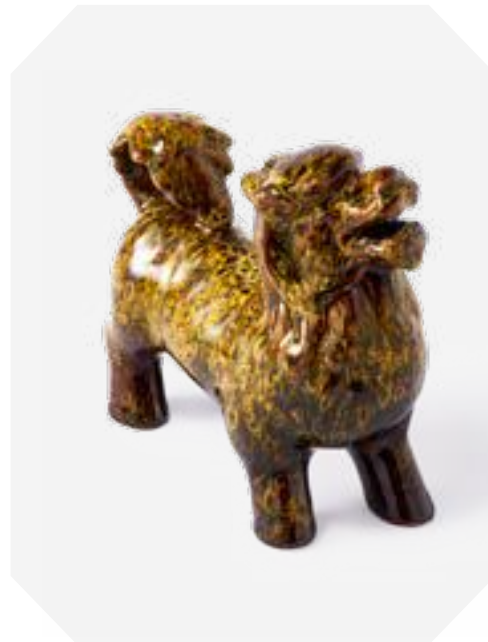

230-400-306

MOQ: 4 Pieces

*Rabbit Piggy Bank*

Colour: Dark blue  
Materials: Porcelain  
Dimensions: L18 x W14 x H24,5 cm

240-300-020

MOQ: 2 Pieces

*Qilin Statue*

Colour: Red  
Materials: Porcelain  
Dimensions: approx. L20 x W10 x H19 cm