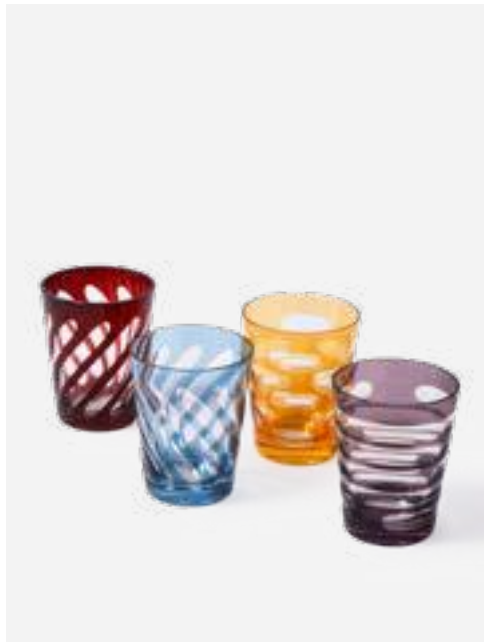

140-230-048

MOQ: 4 Sets

*Tie Up Tumblers*

Colour: Olive green

Materials: Glass

Dimensions: Ø8 x H8,5 cm per glass

140-230-139

MOQ: 6 Sets