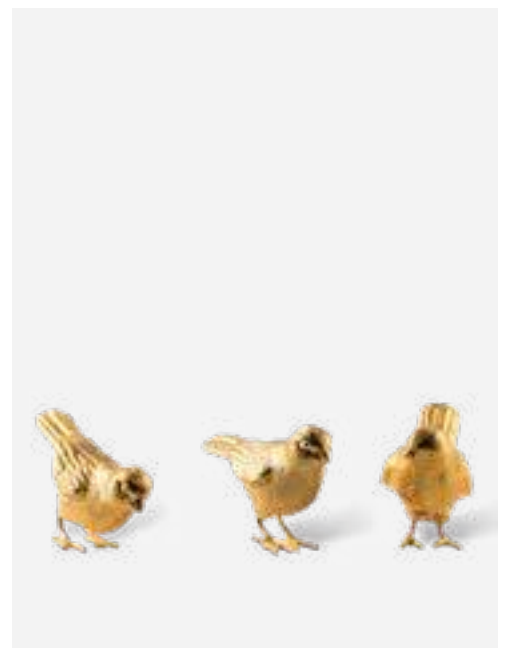

Materials: Metal

Dimensions: L32 x W32 x H53 cm

140-300-232

MOQ: 2 Sets

*Paradise Birds*

Colour: Multi-colour

Materials: Glass

Dimensions: L9 x W5 x H5 cm each bird