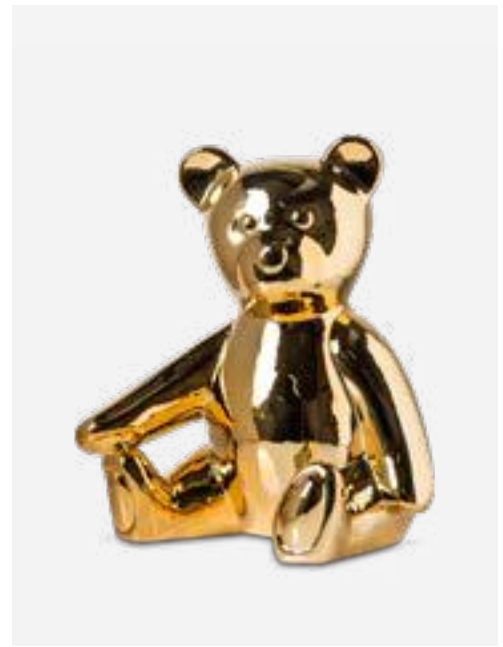

230-300-168 **MOQ: 4 Pieces**

Teddy Moneybox

Colour: Gold
Materials: Porcelain
Dimensions: L20 x W20 x H25 cm