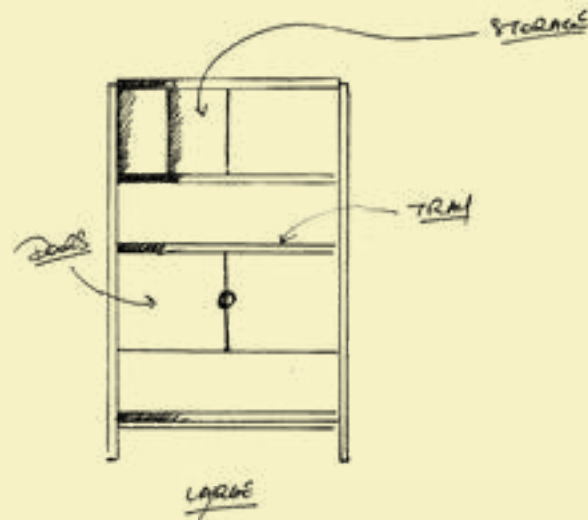

### Toss Wide Cabinet

Colour: Olive green

Materials: Metal

Dimensions: L112 x W37,8 x H182,6 cm

Distance between the shelves:  $\pm 37$  cm

Cabinet packed in 4 export cartons

300-040-024

MOQ: 1 Piece