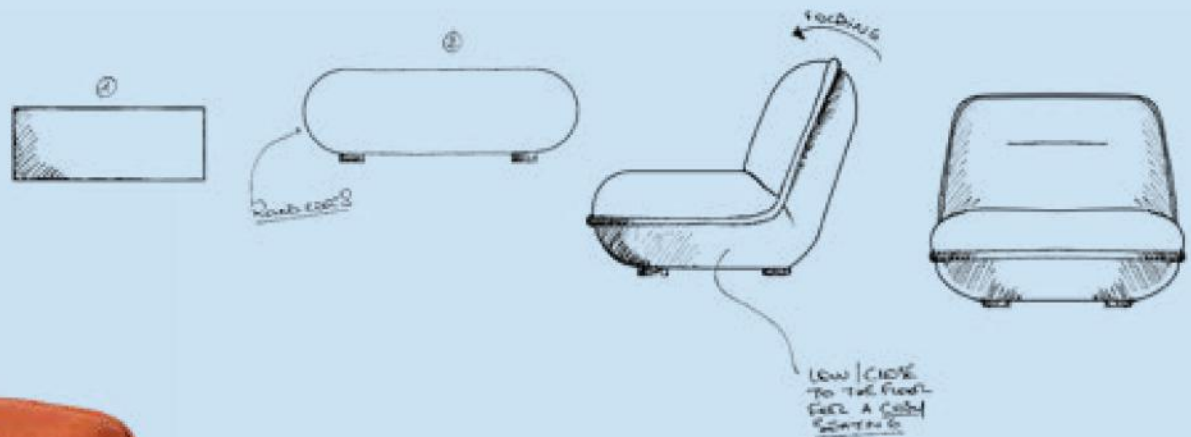

588-020-002

MOQ: 1 Piece

Puff Lounge Chair Berry

Colour: Orange

Materials: Textile

Dimensions: W95 x D103 x H70 cm