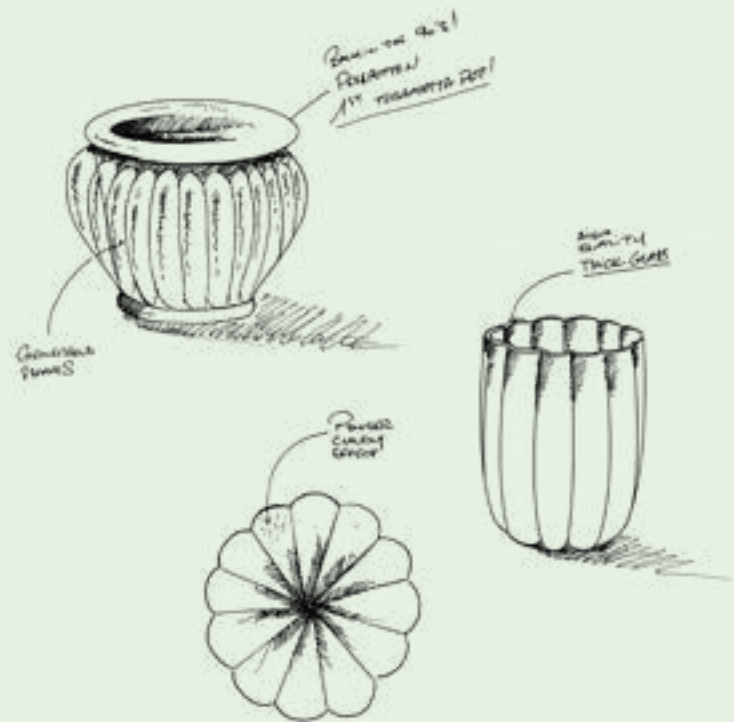

Melon Hurricane

Colour: Light pink
Materials: Glass
Dimensions: Ø13,7 x H10 cm

140-205-406

MOQ: 2 Pieces

Melon Vase - L

Colour: Olive green
Materials: Glass
Dimensions: Ø20,5 x H38,1 cm