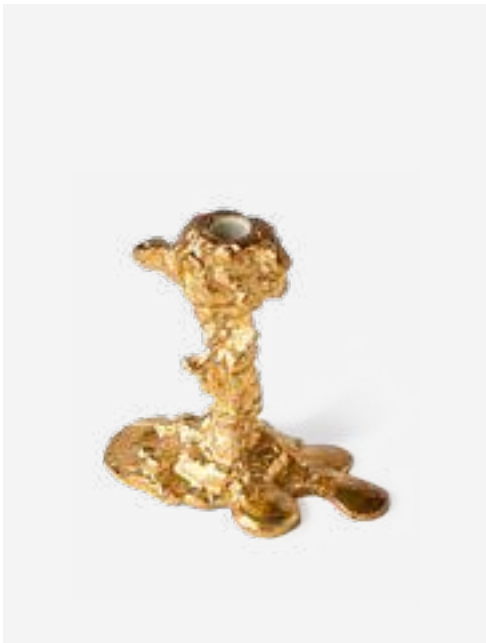

390-225-133 MOQ: 6 Pieces

Drip Candle Holder - S

Colour: Gold
Materials: Metal
Dimensions: L14 x W8 x H14 cm
Designer: Pascal Smelik