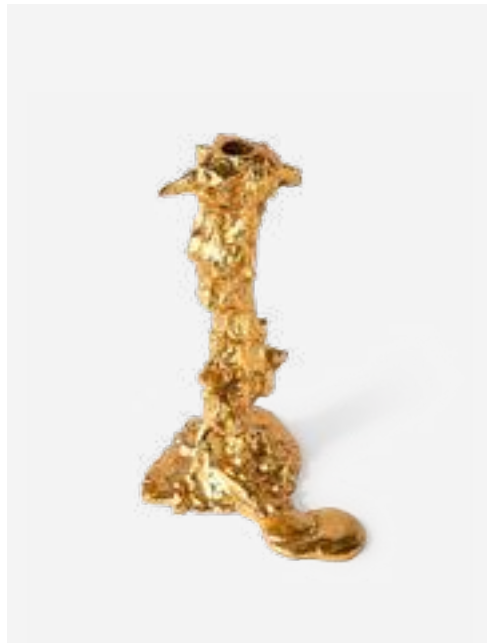

390-225-049 MOQ: 2 Pieces

*Drip Candle Holder - XXL*

Colour: Silver  
Materials: Metal  
Dimensions: L20 x W22 x H50 cm  
Designer: Pascal Smelik

390-225-133 MOQ: 6 Pieces

*Drip Candle Holder - S*

Colour: Gold  
Materials: Metal  
Dimensions: L14 x W8 x H14 cm  
Designer: Pascal Smelik