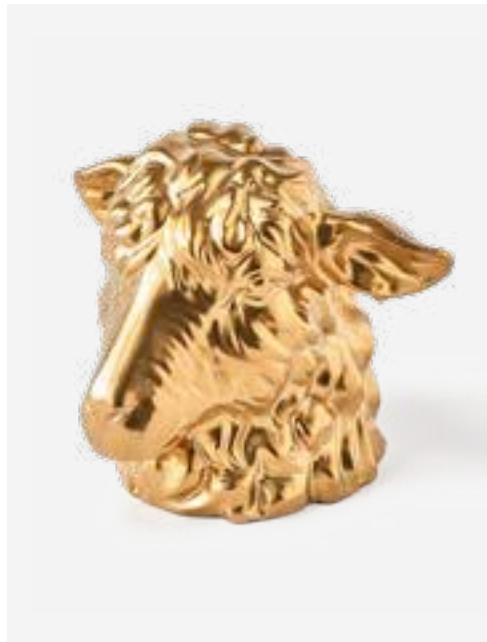

230-300-170 **MOQ: 1 Piece**

Don't Eat Me, Save Me - Sheep Moneybox

Colour: Gold
Materials: Ceramic
Dimensions: L26 x W24,5 x H29 cm