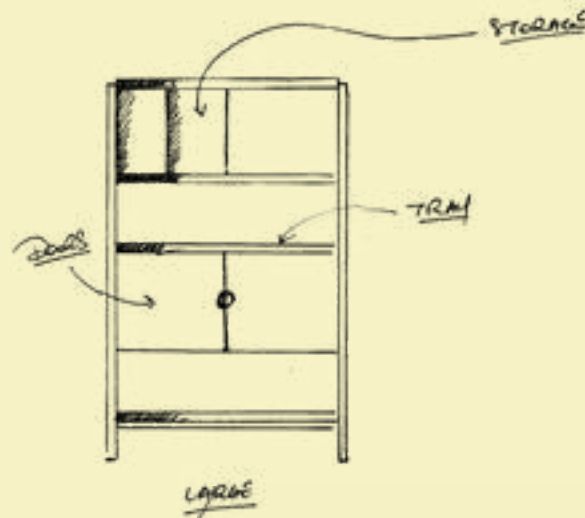

Toss Cabinet

For some people, a classic uniform cabinet is enough. But for those with a curious, playful mind, who prefer to shake things up, there's the Toss Cabinet. After all: why be stuck to one way when you can have it multiple ways?

Made with modular horizontal elements, it can shapeshift into whichever lay-out you want. Rearrange. Replace. Repair. With the Toss Cabinet, it's easy.

The Toss Cabinet also takes sustainability to a whole new level. It's consciously designed with adaptability in mind. And before it arrives at your doorstep, it's transported knockdown style, ready for home assembly. The materials and finishing on this design have been carefully selected for durability, too. Almost as carefully as we selected this supplier for their modern production line.

300-040-024

MOQ: 1 Piece

Toss Tall Cabinet

Colour: Black
Materials: Metal
Dimensions: L58,9 x W37,8 x H182,6 cm
Distance between the shelves: ± 37 cm
Cabinet packed in 4 export cartons

300-040-020

MOQ: 1 Piece

Toss Wide Cabinet

Colour: Olive green
Materials: Metal
Dimensions: L112 x W37,8 x H182,6 cm
Distance between the shelves: ± 37 cm
Cabinet packed in 4 export cartons