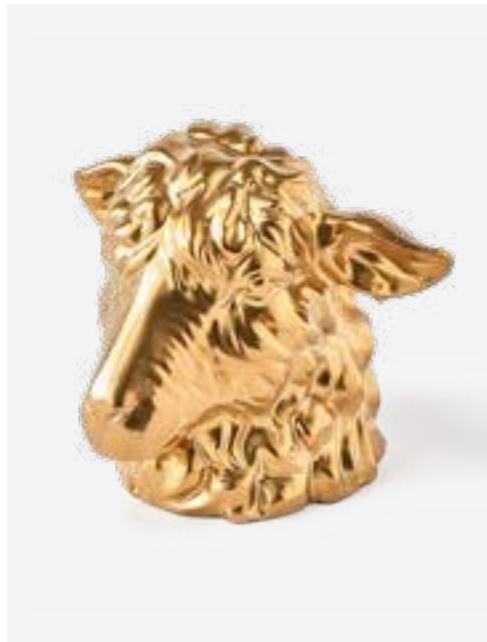

230-300-168

MOQ: 4 Pieces

Teddy Moneybox

Colour: Gold
Materials: Porcelain
Dimensions: L20 x W20 x H25 cm

230-300-169

MOQ: 1 Piece

Don't Eat Me, Save Me - Cow Moneybox

Colour: Gold
Materials: Ceramic
Dimensions: L30 x W31,5 x H36 cm