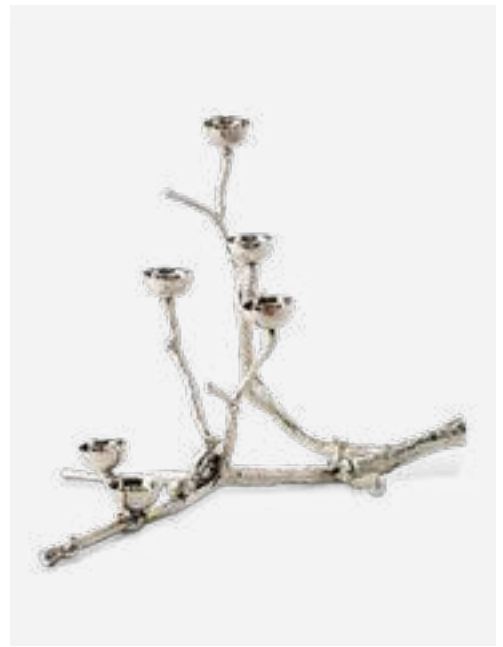

390-225-148 **MOQ: 4 Pieces**

Twiggy Candle Holder - XS

Colour: Silver
Materials: Metal
Dimensions: L18 x W11,5 x H14 cm

390-225-003 **MOQ: 4 Pieces**

Twiggy Candle Holder - S

Colour: Silver
Materials: Metal
Dimensions: Ø40 x H35 cm