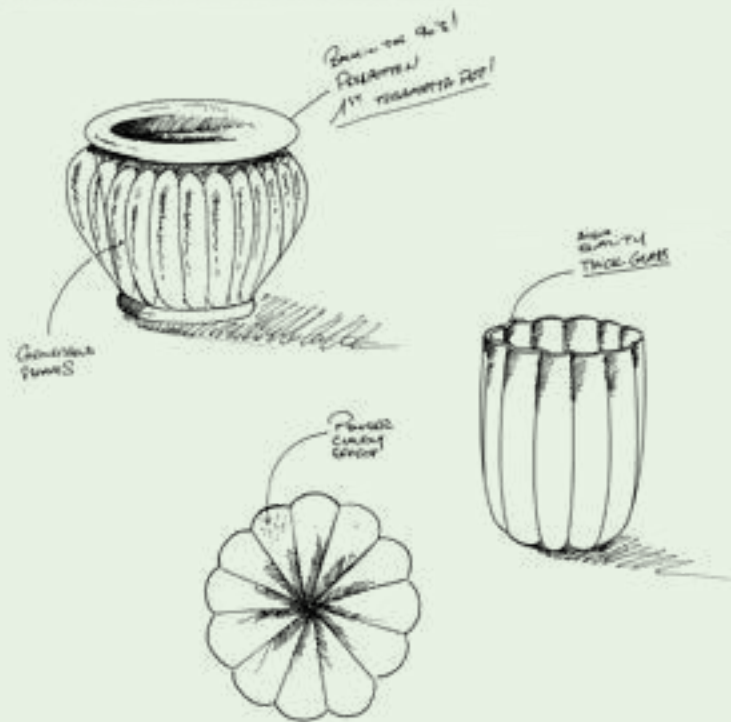

Ah, the melon vase. Bright, fresh colours. A soft, round shape. It's a vase you'll want to stare at for hours, even without any flowers in it.

At first glance, these vases look modern. But take a closer look, and you'll see the truth: It's actually a redesign of an older terracotta pot - one of the first terracotta pieces to hit the Dutch market. Only now, we've updated it to match the current collection. If you've been following us long enough, you may have already recognized it. So if you've ever wanted to see the past and the present in one vase, here's your chance.

Discover the different sizes. The dimensions are based on the advice we got from our very best florist trade partners.

140-205-409

MOQ: 8 Pieces

Melon Hurricane

Colour: Light pink
Materials: Glass
Dimensions: Ø13,7 x H10 cm