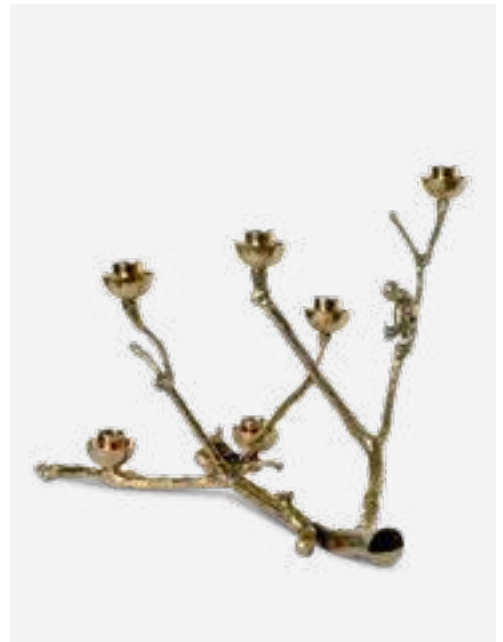

375-225-055 **MOQ: 2 Pieces**

Twiggy Candle Holder

Colour: Gold
Materials: Metal
Dimensions: L30 x W30 x H30 cm