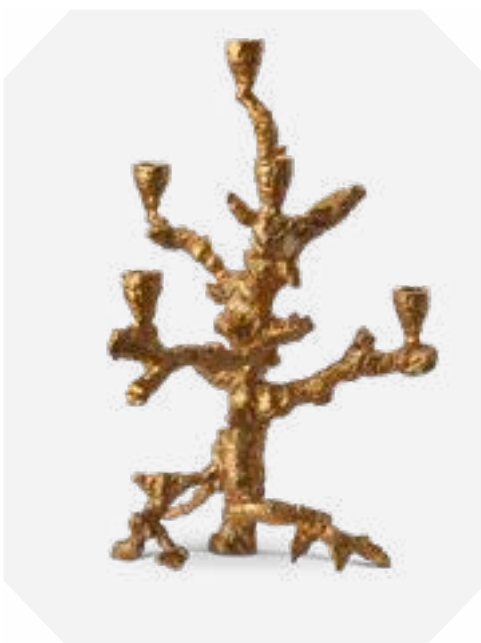

Drip Candle Holder 4-Arms

Colour: Gold
Materials: Metal
Dimensions: L27 x W28 x H32 cm
Designer: Pascal Smelik

390-225-146

MOQ: 2 Pieces

Apple Tree Candle Holder - S

Colour: Gold
Materials: Metal
Dimensions: L25 x W27 x H32,5 cm