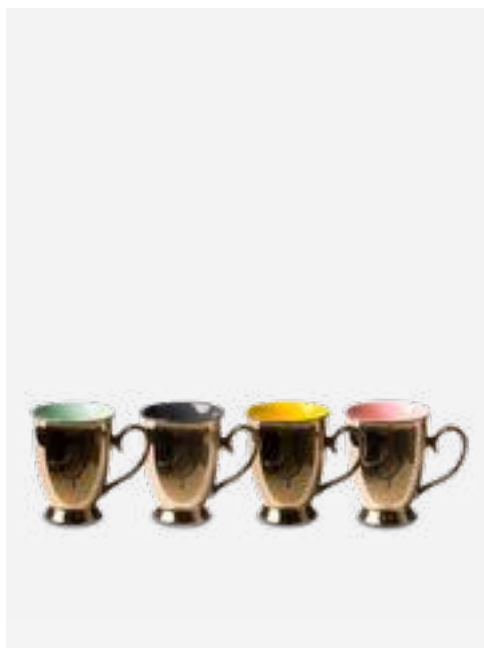

230-400-539

MOQ: 4 Sets

Legacy Mugs

Colour: Multi-colour
Materials: Porcelain
Dimensions: L12 x W8,4 x H11,2 cm