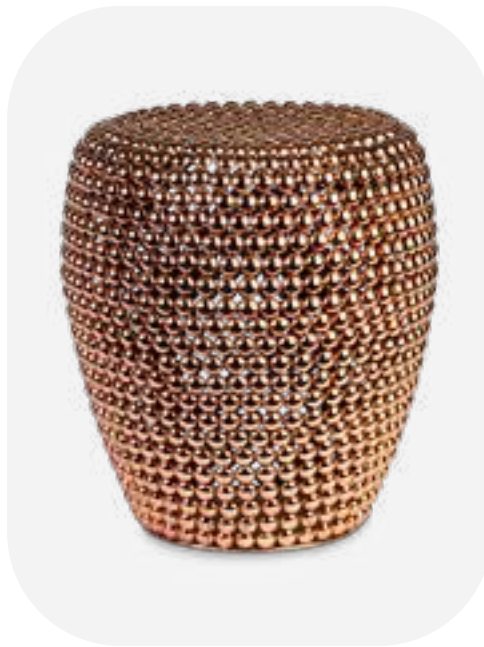

Colour: White
Materials: Textile
Dimensions: W130 x D103 x H70 cm

300-030-014

MOQ: 1 Piece

Dot Stool

Colour: Dark brown
Materials: Metal
Dimensions: Ø40 x H46 cm

300-030-031

MOQ: 1 Piece

Dot Stool

Colour: Copper
Materials: Metal
Dimensions: Ø40 x H46 cm

300-030-032

MOQ: 1 Piece

Dot Stool

Colour: Silver
Materials: Metal
Dimensions: Ø40 x H46 cm

300-030-021

MOQ: 1 Piece

Dot Stool