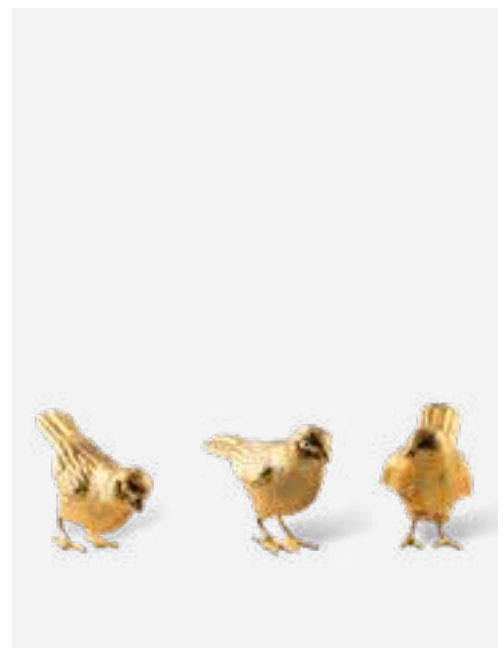

390-300-050

MOQ: 6 Sets

Sparrows Gold Plated

Colour: Gold

Materials: Metal

Dimensions: L8,5 x W4 x H5 cm