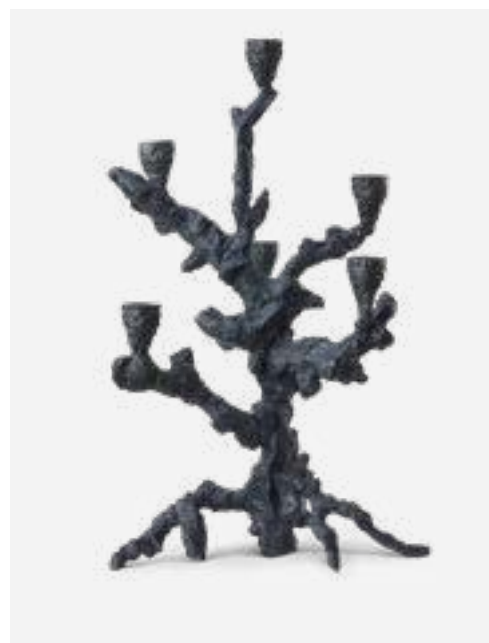

390-225-130

MOQ: 1 Piece

Apple Tree Candle Holder - L

Colour: Dark grey
Materials: Metal
Dimensions: L32 x W32 x H53 cm