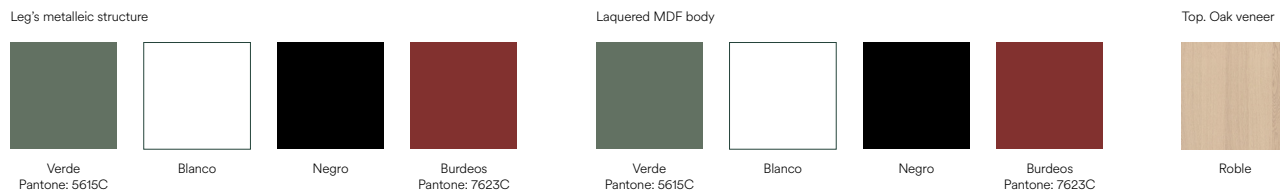

To obtain this integration in Arista collection, a frame was created to surround the upper perimeter of the furniture topped with an oak veneer finishing.

Designed by Cambres Design

Measures

Models

Finishes