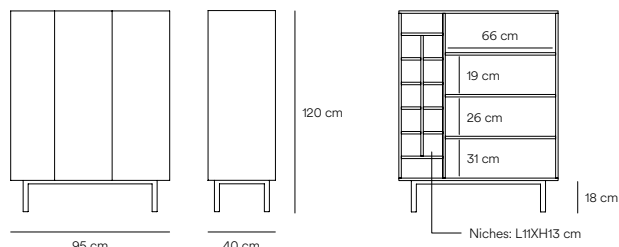

To obtain this integration in Arista collection, a frame was created to surround the upper perimeter of the furniture topped with an oak veneer finishing.

Designed by Cambres Design

Measures