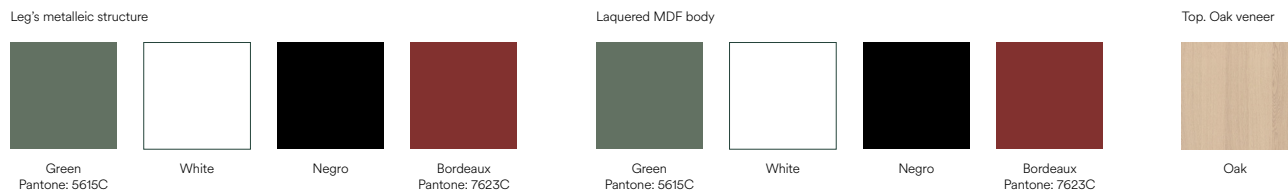

Arista Sideboard

Creating the form Arista (the Edge) as a handle enable to transmit the essence of the collection as a particular element of the furniture, making it proper and not as an independent piece of furniture, providing it with an exclusive design that makes it unique.

To obtain this integration in Arista collection, a frame was created to surround the upper perimeter of the furniture topped with an oak veneer finishing.

Designed by Cambres Design

Measures

Models

Finishes