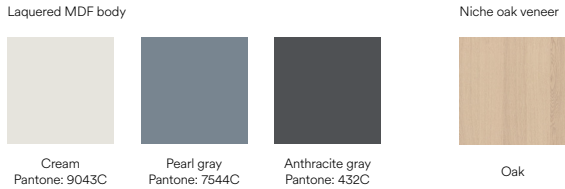

Design by Cambres Design

Measures

Models

Finishes

Downloads

**Fact sheet** 227,69 KB ↓

**File 3ds** 344,85 KB ↓

**File obj** 403,90 KB ↓