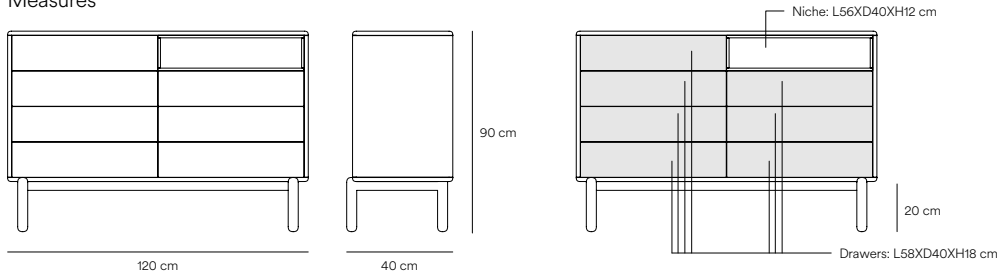

Design by Cambres Design

Measures

Models

Finishes

Downloads

**Fact sheet** 227,69 KB ↓

**File 3ds** 344,85 KB ↓

**File obj** 403,90 KB ↓