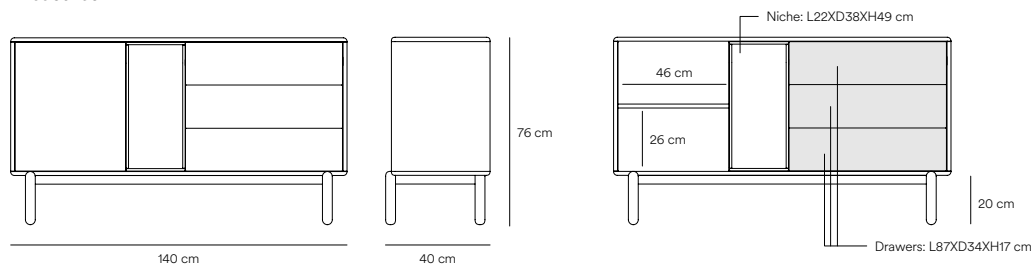

Corvo Sideboard 2

The rounding edges along the entire perimeter of the furniture gives Corvo collection a soft and voluminous appearance.

Corvo collection charecteristic is a self integration without the need to introduce any other pieces of furniture, creating a much cleaner and neater appearance.

Designed by Cambres Design

Measures

Models

14783_TE

14784_TE

15965_TE

Finishes

Lacquered MDF body