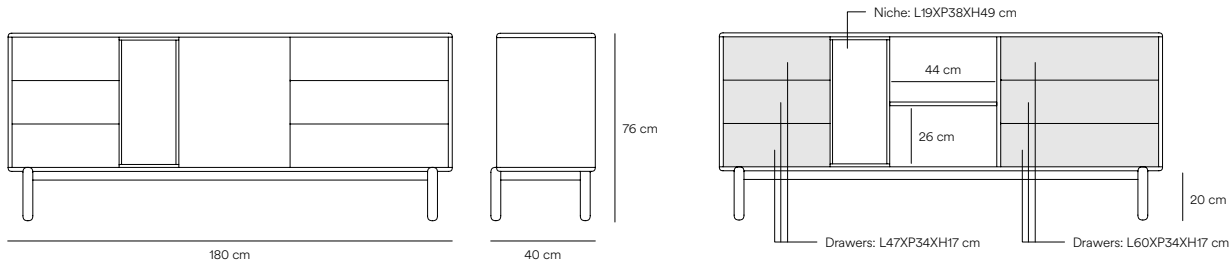

Corvo Sideboard

The rounding edges along the entire perimeter of the furniture gives Corvo collection a soft and voluminous appearance.

Corvo collection characteristic is a self integration without the need to introduce any other pieces of furniture, creating a much cleaner and neater appearance.

Design by Cambres Design

Measures

Models

13724_TE

13725_TE

15964_TE

Finishes

Laquered MDF body