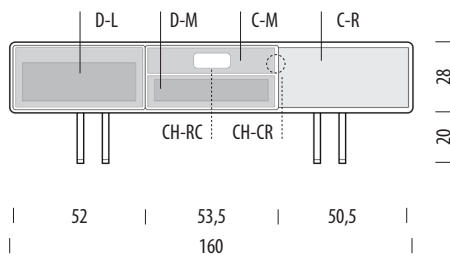

### Reference - Internal storage symbols

---

**Space** C - Compartment  
D - Drawer  
S - Shelf  
CH - Cable hole

**Position** U - Upper  
M - Middle  
B - Bottom  
R - Right  
L - Left

**Shape** RC - Rectangular  
CR - Circular

e.g. C-UR | Compartment - upper right  
D-BL | Drawer - bottom left  
CH-RC | Cable hole - rectangular

**Shelves** Shelves indicated with triangle arrows are height-adjustable and removable.

## Basic info

**Design** Mustafa Čohadžić

**Product size** W: 160, D: 45, H: 48

**Packaging** W: 163, D: 54, H: 34

**Volume** 0,30 m<sup>3</sup>

**Net weight** 47,4 kg

**Gross weight** 50,4 kg

### Item no. 19D

Assembly 15 min / 2 persons

Internal storage	Width	Depth	Height
D-L	45	34,5	15
D-M	43	34,5	8
C-M	51	41	9
C-R	51	41	23,5
CH-RC	14		5
CH-CR	Ø5		