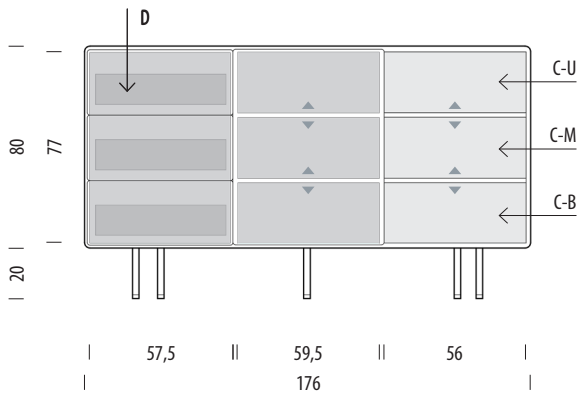

## Basic info

**Design** Mustafa Čohadžić

**Product size** W: 176, D: 45, H: 100

**Packaging** W: 179, D: 54, H: 86

**Volume** 0,83 m<sup>3</sup>

**Net weight** 89,5 kg

**Gross weight** 94 kg

## Item no. 19E

Assembly 15 min / 2 persons

Internal storage	Width	Depth	Height
D (each)	51,5	34,5	12
C-U (each)	56	41	21-27
C-M (each)	56	41	17-31
C-B (each)	56	41	21-27

▲ Shelves indicated with triangle arrows are height-adjustable and removable.