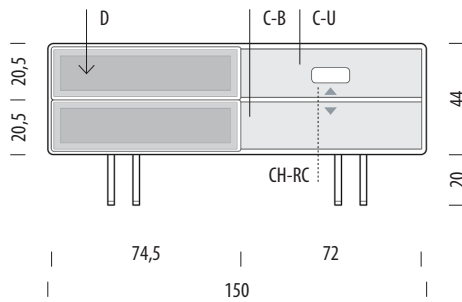

## Basic info

**Design** Mustafa Čohadžić

**Product size** W: 150, D: 45, H: 64

**Packaging** W: 153, D: 54, H: 50

**Volume** 0,41 m<sup>3</sup>

**Net weight** 48,5 kg

**Gross weight** 52,5 kg

### Item no. 19C

Assembly 15 min / 2 persons

Internal storage	Width	Depth	Height
D	68	34,5	12
C-U	72	40	19/22,5
C-B	72	40	15/18,5
CH-RC	14		5

- ▲ Shelves indicated with triangle arrows are height-adjustable and removable.
- ▼