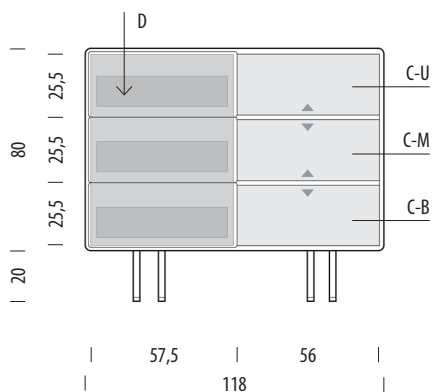

Fina dresser 118 - with drawers

Body Solid oak, Fronts Linoleum, Legs Powder-coated steel

Version: 1-8-2021

Basic info

Design	Mustafa Čohadžić
Product size	W: 118, D: 45, H: 100
Packaging	W: 121,5, D: 54, H: 86
Volume	0,56 m³
Net weight	59,5 kg
Gross weight	63,5 kg

Item no. 1A0

Assembly 15 min / 2 persons

Internal storage	Width	Depth	Height
D (each)	51,5	34,5	12
C-U	56	41	21-27
C-M	56	41	17-31
C-B	56	41	21-27

▲ Shelves indicated with triangle arrows are height-adjustable and removable.