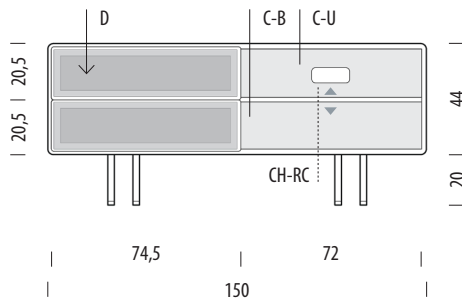

Design Mustafa Čohadžić

Product size W: 150, D: 45, H: 64

Packaging W: 153, D: 54, H: 50

Volume 0,41 m³

Net weight 48,5 kg

Gross weight 52,5 kg

Item no. 19C

Assembly 15 min / 2 persons

Internal storage	Width	Depth	Height
D	68	34,5	12
C-U	72	40	19/22,5
C-B	72	40	15/18,5
CH-RC	14		5

- ▲ Shelves indicated with triangle arrows are height-adjustable and removable.

Fina sideboard 180

Body Solid oak, Fronts Linoleum, Legs Powder-coated steel