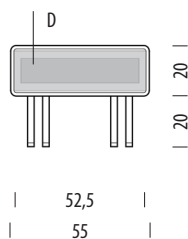

▲ Shelves indicated with triangle arrows are height-adjustable and removable.

Fina drawer 60

Body Solid oak, Fronts Linoleum, Legs Powder-coated steel

Version: 1-8-2021

Basic info

Design	Mustafa Čohadžić
Product size	W: 60, D: 45, H: 100
Packaging	W: 63, D: 54, H: 86
Volume	0,29 m ³
Net weight	37,5 kg
Gross weight	41,1 kg

Item no. 067

Assembly 15 min / 2 persons

Internal storage	Width	Depth	Height
D (each)	51,5	34,5	12

Fina nightstand

Body Solid oak, Fronts Linoleum, Legs Powder-coated steel

Version: 1-8-2021

Basic info

Design	Mustafa Čohadžić
Product size	W: 55, D: 45, H: 40
Packaging	W: 58, D: 47,5, H: 26
Volume	0,07m ³
Net weight	15,3 kg
Gross weight	16,6 kg