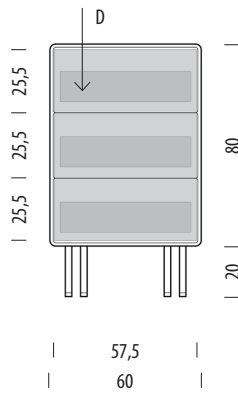

- ▲ Shelves indicated with triangle arrows are height-adjustable and removable.
- ▼

Fina dresser 118 - with drawers

Body Solid oak, Fronts Linoleum, Legs Powder-coated steel

Version: 1-8-2021

Basic info

Design	Mustafa Čohadžić
Product size	W: 118, D: 45, H: 100
Packaging	W: 121,5, D: 54, H: 86
Volume	0,56 m ³
Net weight	59,5 kg
Gross weight	63,5 kg

Fina dresser 176

Body Solid oak, Fronts Linoleum, Legs Powder-coated steel

Version: 1-8-2021

Basic info

Design Mustafa Čohadžić

Product size W: 176, D: 45, H: 100

Packaging W: 179, D: 54, H: 86

Volume 0,83 m³

▲ Shelves indicated with triangle arrows are height-adjustable and removable.

Fina drawer 60

Body Solid oak, Fronts Linoleum, Legs Powder-coated steel

Version: 1-8-2021

Basic info

Design	Mustafa Čohadžić
Product size	W: 60, D: 45, H: 100
Packaging	W: 63, D: 54, H: 86
Volume	0,29 m ³
Net weight	37,5 kg
Gross weight	41,1 kg

Item no. 067

Assembly 15 min / 2 persons

Internal storage	Width	Depth	Height
D (each)	51,5	34,5	12

Fina nightstand

Body Solid oak, Fronts Linoleum, Legs Powder-coated steel

Version: 1-8-2021

Basic info

Design	Mustafa Čohadžić
Product size	W: 55, D: 45, H: 40
Packaging	W: 58, D: 47,5, H: 26
Volume	0,07m ³
Net weight	15,3 kg
Gross weight	16,6 kg