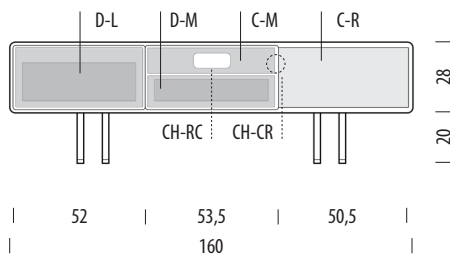

Shape RC - Rectangular
CR - Circular

e.g. C-UR | Compartment - upper right
D-BL | Drawer - bottom left
CH-RC | Cable hole - rectangular

Shelves Shelves indicated with triangle arrows are height-adjustable and removable.

Fina lowboard 160

Body Solid oak, Fronts Linoleum, Legs Powder-coated steel

Version: 1-8-2021

Basic info

Design Mustafa Čohadžić

Product size W: 160, D: 45, H: 48

Packaging W: 163, D: 54, H: 34

Volume 0,30 m³

Net weight 47,4 kg

Gross weight 50,4 kg

Item no. 19D

Assembly 15 min / 2 persons

Internal storage	Width	Depth	Height
D-L	45	34,5	15
D-M	43	34,5	8
C-M	51	41	9
C-R	51	41	23,5
CH-RC	14		5
CH-CR	Ø5		

Fina lowboard 200

Body Solid oak, Fronts Linoleum, Legs Powder-coated steel

Version: 1-8-2021

Basic info

Design Mustafa Čohadžić

Product size W: 200, D: 45, H: 48

Packaging W: 202, D: 54, H: 34

Volume 0,37 m³

Net weight 53,8 kg