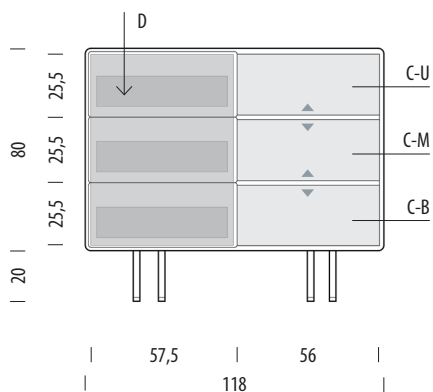

- ▲ Shelves indicated with triangle arrows are height-adjustable and removable.
- ▼

Fina dresser 118 - with drawers

Body Solid oak, Fronts Linoleum, Legs Powder-coated steel

Version: 1-8-2021

Basic info

Design	Mustafa Čohadžić
Product size	W: 118, D: 45, H: 100
Packaging	W: 121,5, D: 54, H: 86
Volume	0,56 m ³
Net weight	59,5 kg
Gross weight	63,5 kg

Item no. 1A0

Assembly 15 min / 2 persons

Internal storage	Width	Depth	Height
D (each)	51,5	34,5	12
C-U	56	41	21-27
C-M	56	41	17-31
C-B	56	41	21-27

▲ Shelves indicated with triangle arrows are height-adjustable and removable.