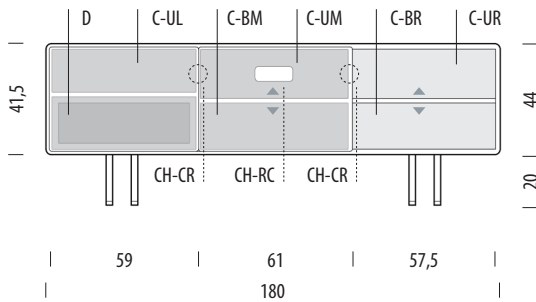

Internal storage	Width	Depth	Height
D	68	34,5	12
C-U	72	40	19/22,5
C-B	72	40	15/18,5
CH-RC	14		5

- ▲ Shelves indicated with triangle arrows are height-adjustable and removable.

Fina sideboard 180

Body Solid oak, Fronts Linoleum, Legs Powder-coated steel

Version: 1-8-2021

Basic info

Design Mustafa Čohadžić

Product size W: 180, D: 45, H: 64

Packaging W: 183, D: 54, H: 50

Volume 0,49 m³

Net weight 58,3 kg

Gross weight 62,3 kg

Pull-out shelf
(between C-UL and D)

Item no. 065

Assembly 15 min / 2 persons

Internal storage	Width	Depth	Height
C-UL	57,5	41	19
D	53	34,5	15
C-UM	57,5	41	18/21,5
C-BM	57,5	41	16/19,5
C-UR	57,5	41	18/21,5
C-BR	57,5	41	16/19,5
CH-RC	14		5
CH-CR	Ø5		

Pull-out shelf

Internal storage	Width	Depth	Height
C-L (15" notebook size)	39	30	1
C-RC	10	20	1
C-CR	Ø7		1

▲ Shelves indicated with triangle arrows are height-adjustable and removable.

Selected options

Body