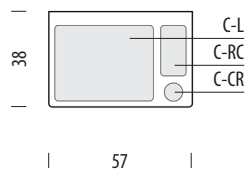

Internal storage	Width	Depth	Height
D	68	34,5	12
C-U	72	40	19/22,5
C-B	72	40	15/18,5
CH-RC	14		5

- ▲ Shelves indicated with triangle arrows are height-adjustable and removable.

Fina sideboard 180

Body Solid oak, Fronts Linoleum, Legs Powder-coated steel

Version: 1-8-2021

Basic info

Design Mustafa Čohadžić

Product size W: 180, D: 45, H: 64

Packaging W: 183, D: 54, H: 50

Volume 0,49 m³

Net weight 58,3 kg

Gross weight 62,3 kg

Pull-out shelf
(between C-UL and D)

Item no. 065

Assembly 15 min / 2 persons

Internal storage	Width	Depth	Height
C-UL	57,5	41	19
D	53	34,5	15
C-UM	57,5	41	18/21,5
C-BM	57,5	41	16/19,5
C-UR	57,5	41	18/21,5
C-BR	57,5	41	16/19,5
CH-RC	14		5
CH-CR	Ø5		

Pull-out shelf

Internal storage	Width	Depth	Height
C-L (15" notebook size)	39	30	1
C-RC	10	20	1
C-CR	Ø7		1

▲ Shelves indicated with triangle arrows are height-adjustable and removable.

Selected options

Body