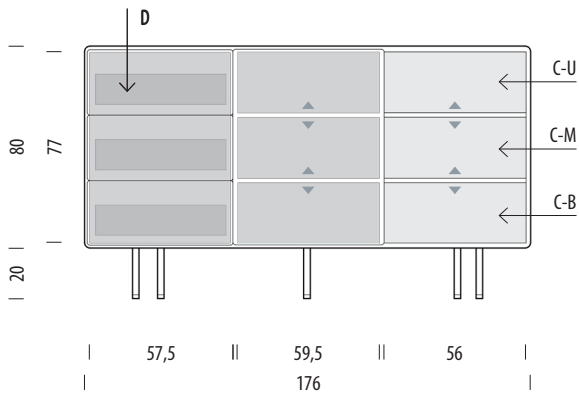

Fina dresser 176

Body Solid oak, Fronts Linoleum, Legs Powder-coated steel

Version: 1-8-2021

Basic info

Design Mustafa Čohadžić

Product size W: 176, D: 45, H: 100

Packaging W: 179, D: 54, H: 86

Volume 0,83 m³

Net weight 89,5 kg

Gross weight 94 kg

Item no. 19E

Assembly 15 min / 2 persons

Internal storage	Width	Depth	Height
D (each)	51,5	34,5	12
C-U (each)	56	41	21-27
C-M (each)	56	41	17-31
C-B (each)	56	41	21-27

▲ Shelves indicated with triangle arrows are height-adjustable and removable.