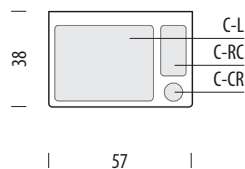

## Basic info

**Design** Mustafa Čohadžić

**Product size** W: 180, D: 45, H: 64

**Packaging** W: 183, D: 54, H: 50

**Volume** 0,49 m<sup>3</sup>

**Net weight** 58,3 kg

**Gross weight** 62,3 kg

**Pull-out shelf**  
(between C-UL and D)

### Pull-out shelf

Internal storage	Width	Depth	Height
C-L (15" notebook size)	39	30	1
C-RC	10	20	1
C-CR	Ø7		1

▲ Shelves indicated with triangle arrows are height-adjustable and removable.