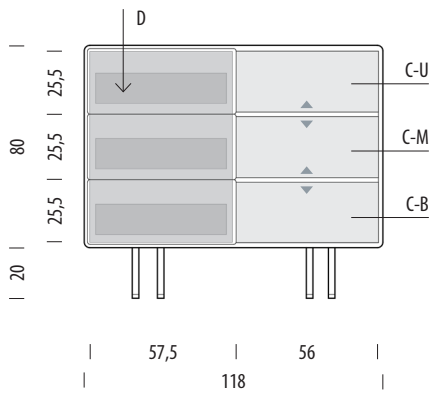

Fina dresser 118 - with drawers

Body Solid oak, Fronts Linoleum, Legs Powder-coated steel

Version: 1-8-2021

Basic info

Design	Mustafa Čohadžić
Product size	W: 118, D: 45, H: 100
Packaging	W: 121,5, D: 54, H: 86
Volume	0,56 m³
Net weight	59,5 kg
Gross weight	63,5 kg

Item no. 1A0

Assembly 15 min / 2 persons

Internal storage	Width	Depth	Height
D (each)	51,5	34,5	12
C-U	56	41	21-27
C-M	56	41	17-31
C-B	56	41	21-27

▲ Shelves indicated with triangle arrows are height-adjustable and removable.