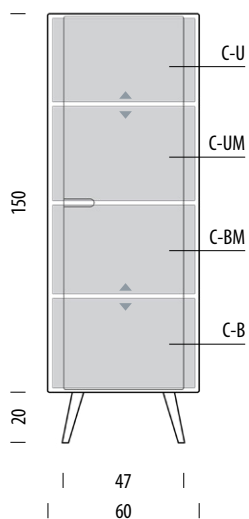

Ena cabinet 60 x 110

Body Solid oak, Fronts MDF

Version: 14-10-2021

Basic info

Design	Salih Teskeredžić
Product size	W: 60, D: 42, H: 110
Packaging	W: 64, D: 46, H: 94
Volume	0,28 m ³
Net weight	34,6 kg
Gross weight	36,6 kg

Item no. 05F

Assembly 15 min / 2 persons

Internal storage	Width	Depth	Height
C-U	56	39	23-30
C-M	56	39	21-33
C-B	56	39	25-32

- ▲ Shelves indicated with triangle arrows are height-adjustable and removable.
- ▼

Ena cabinet 60 x 170

Body Solid oak, Fronts MDF

Basic info

Design	Salih Teskeredžić
Product size	W: 60, D: 42, H: 170
Packaging	W: 64, D: 46, H: 154
Volume	0,45 m ³
Net weight	50,3 kg
Gross weight	53,6 kg

Item no. 061

Assembly 15 min / 2 persons

Internal storage	Width	Depth	Height
C-U	56	39	30-36
C-UM	56	39	34-40
C-BM	56	39	32-38
C-B	56	39	32-38

▲ Shelves indicated with triangle arrows are height-adjustable and removable.