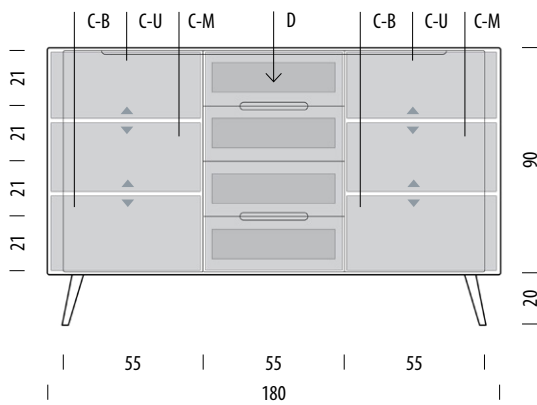

Item no. 075

Assembly 15 min / 2 persons

Internal storage	Width	Depth	Height
C-U	44	39	23-30
C-M	44	39	21-33
C-B	44	39	25-32
D (each)	35	32	12

- ▲ Shelves indicated with triangle arrows are height-adjustable and removable.
- ▼ Shelves indicated with inverted triangle arrows are height-adjustable and removable.

Ena dresser 180

Body Solid oak, Fronts MDF

Version: 14-10-2021

Basic info

Design Salih Teskeredžić

Product size W: 180, D: 42, H: 110

Packaging W: 186, D: 46, H: 94

Volume 0,80 m³

Net weight 94,7 kg

Gross weight 101,9 kg

Item no. 076

Assembly 15 min / 2 persons

Internal storage	Width	Depth	Height
C-U	59	39	23-30
C-M	59	39	21-33
C-B	59	39	25-32
D (each)	50	32	12

▲ Shelves indicated with triangle arrows are height-adjustable and removable.