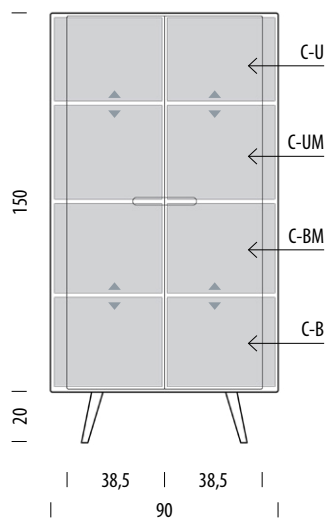

Ena cabinet 90 x 110

Body Solid oak, Fronts MDF

Basic info

Design	Salih Teskeredžić
Product size	W: 90, D: 42, H: 110
Packaging	W: 94, D: 46, H: 94
Volume	0,41 m ³
Net weight	53,9 kg
Gross weight	56,4 kg

Item no. 05B

Assembly 15 min / 2 persons

Internal storage	Width	Depth	Height
C-U (each)	42	39	17-23,5
C-UM (each)	42	39	14-26,5
C-BM (each)	42	39	14-26,5
C-B (each)	42	39	17-23,5

- ▲ Shelves indicated with triangle arrows are height-adjustable and removable.

Ena cabinet 90 x 170

Body Solid oak, Fronts MDF

Basic info

Design	Salih Teskeredžić
Product size	W: 90, D: 42, H: 170
Packaging	W: 94, D: 46, H: 154
Volume	0,67 m ³
Net weight	73,4 kg
Gross weight	80,1 kg