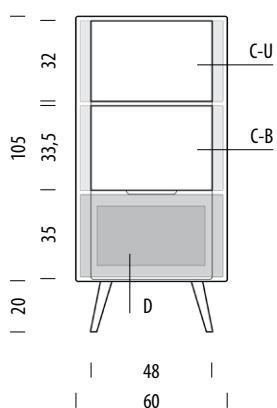

Ena cabinet 90 x 170

Body Solid oak, Fronts MDF

Basic info

Design	Salih Teskeredžić
Product size	W: 90, D: 42, H: 170
Packaging	W: 94, D: 46, H: 154
Volume	0,67 m ³
Net weight	73,4 kg
Gross weight	80,1 kg

Item no. 05D

Assembly 15 min / 2 persons

Internal storage	Width	Depth	Height
C-U (each)	42	39	30-36
C-UM (each)	42	39	34-40
C-BM (each)	42	39	32-38
C-B (each)	42	39	32-38

▲ Shelves indicated with triangle arrows are height-adjustable and removable.

Ena shelf 125

Body Solid oak, Fronts MDF

Version: 14-10-2021

Basic info

Design	Salih Teskeredžić
Product size	W: 60, D: 42, H: 125
Packaging	W: 64, D: 46, H: 109
Volume	0,32 m ³
Net weight	38 kg
Gross weight	41,5 kg

Item no. 063

Assembly 15 min / 2 persons

Internal storage	Width	Depth	Height
C-U	56	39	32
C-B	56	39	33,5
D	42	31	24

Ena shelf 196

Body Solid oak, Fronts MDF

Basic info

Design	Salih Teskeredžić
Product size	W: 60, D: 42, H: 196
Packaging	W: 64, D: 46, H: 180
Volume	0,53 m ³
Net weight	54,5 kg
Gross weight	58,5 kg