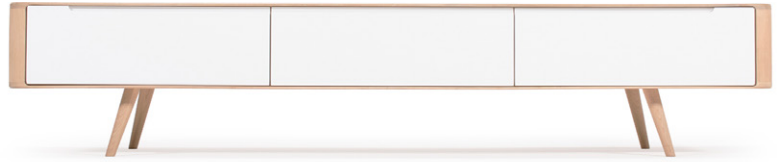

Ena lowboard 225 x 42

Body Solid oak, Fronts MDF

Version: 14-10-2021

Basic info

Design Salih Teskeredžić

Product size W: 225, D: 42, H: 45

Packaging W: 232, D: 46, H: 28

Volume 0,30 m³

Net weight 40 kg

Gross weight 44,4 kg

Item no. 154

Assembly 15 min / 2 persons

Internal storage	Width	Depth	Height
D-L	65	32	15
C	69	39	21
D-R	65	32	15
CH-RC	Ø6		

Selected options

Body

Oiled Oak
1015
White oil

Front panels

MDF
White enamel
RAL 9010

Indicated materials and colours are selected by Gazzda as best-selling items. The lead time of selected options is 1-5 weeks. For an accurate lead time, please consult customer service.

For other material options, please see the Available materials section at the end of the product sheet.