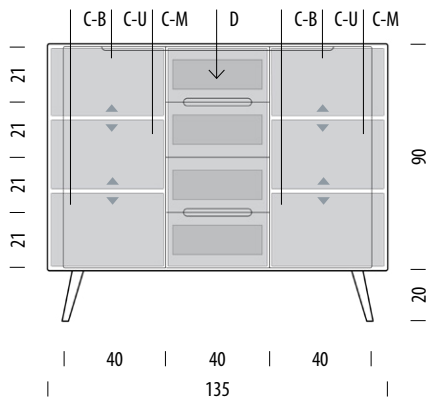

## Basic info

**Design** Salih Teskeredžić

**Product size** W: 135, D: 42, H: 110

**Packaging** W: 141, D: 46, H: 94

**Volume** 0,61 m<sup>3</sup>

**Net weight** 78,8 kg

**Gross weight** 84,7 kg

### Item no. 075

Assembly 15 min / 2 persons

Internal storage	Width	Depth	Height
C-U	44	39	23-30
C-M	44	39	21-33
C-B	44	39	25-32
D (each)	35	32	12

▲ Shelves indicated with triangle arrows are height-adjustable and removable.