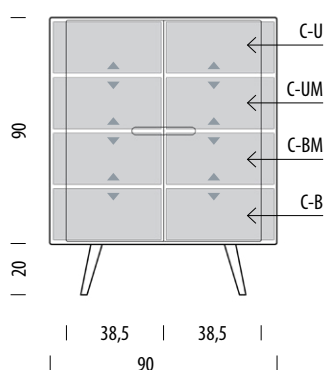

Ena cabinet 90 x 110

Body Solid oak, Fronts MDF

Basic info

Design	Salih Teskeredžić
Product size	W: 90, D: 42, H: 110
Packaging	W: 94, D: 46, H: 94
Volume	0,41 m³
Net weight	53,9 kg
Gross weight	56,4 kg

Item no. 05B

Assembly 15 min / 2 persons

Internal storage	Width	Depth	Height
C-U (each)	42	39	17-23,5
C-UM (each)	42	39	14-26,5
C-BM (each)	42	39	14-26,5
C-B (each)	42	39	17-23,5

- ▲ Shelves indicated with triangle arrows are height-adjustable and removable.