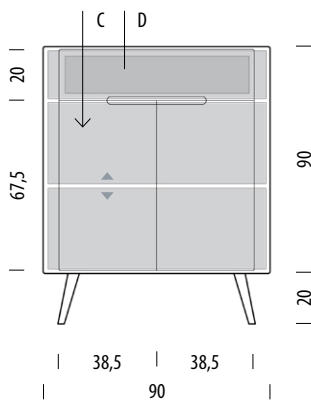

Item no. 072

Assembly 20 min / 2 persons

Internal storage	Width	Depth	Height
D (each)	72	32	15

Ena drawer 120 - 4 drawers

Body Solid oak, Fronts MDF

Version: 14-10-2021

Basic info

Design	Salih Teskeredžić
Product size	W: 120, D: 42, H: 90
Packaging	W: 124, D: 46, H: 74
Volume	0,42 m ³
Net weight	63,4 kg
Gross weight	68,2 kg

Item no. 073

Assembly 20 min / 2 persons

Internal storage	Width	Depth	Height
D (each)	102	32	11

Ena shoe cabinet

Body Solid oak, Fronts MDF

Version: 14-10-2021

Basic info

Design	Salih Teskeredžić
Product size	W: 90, D: 35, H: 110
Packaging	W: 94, D: 39, H: 94
Volume	0,35 m ³
Net weight	49,5 kg
Gross weight	53,3 kg

Design	Salih Teskeredžić
Product size	W: 90, D: 42, H: 110
Packaging	W: 94, D: 46, H: 94
Volume	0,41 m ³
Net weight	52,8 kg
Gross weight	56,4 kg

Item no. 074

Assembly 15 min / 2 persons

Internal storage	Width	Depth	Height
D	73	32	15
C (each)	86	39	29-35

- ▲ Shelves indicated with triangle arrows are height-adjustable and removable.
- ▼

Ena dresser 135

Body Solid oak, Fronts MDF

Version: 14-10-2021

Basic info

Design	Salih Teskeredžić
Product size	W: 135, D: 42, H: 110
Packaging	W: 141, D: 46, H: 94
Volume	0,61 m ³
Net weight	78,8 kg
Gross weight	84,7 kg