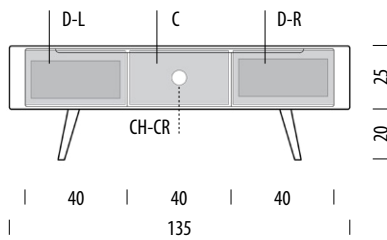

Shape	RC - Rectangular
	CR - Circular

e.g. C-UR | Compartment - upper right
D-BL | Drawer - bottom left
CH-RC | Cable hole - rectangular

Shelves Shelves indicated with triangle arrows are height-adjustable and removable.

Ena lowboard 135 x 42

Body Solid oak, Fronts MDF

Version: 14-10-2021

Basic info

Design Salih Teskeredžić

Product size W: 135, D: 42, H: 45

Packaging W: 142, D: 46, H: 28

Volume 0,18 m³

Net weight 26,3 kg

Gross weight 28,9 kg

Item no. 152

Assembly 15 min / 2 persons

Internal storage	Width	Depth	Height
D-L	35	32	15
C	39	39	21
D-R	35	32	15
CH-RC	Ø6		

Ena lowboard 135 x 55

Body Solid oak, Fronts MDF

Version: 14-10-2021

Basic info

Design Salih Teskeredžić

Product size W: 135, D: 55, H: 45

Packaging W: 142, D: 59, H: 28

Volume 0,23 m³

Net weight 33,5 kg

Gross weight 36,6 kg