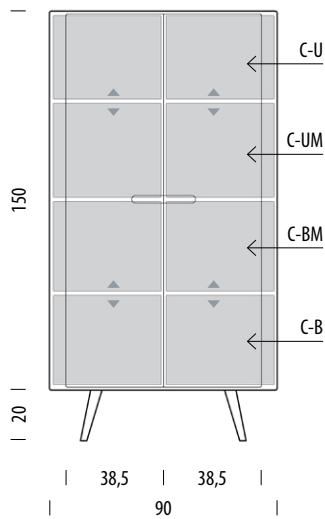

Ena cabinet 90 x 110

Body Solid oak, Fronts MDF

Basic info

Design	Salih Teskeredžić
Product size	W: 90, D: 42, H: 110
Packaging	W: 94, D: 46, H: 94
Volume	0,41 m ³
Net weight	53,9 kg
Gross weight	56,4 kg

Item no. 05B

Assembly 15 min / 2 persons

Internal storage	Width	Depth	Height
C-U (each)	42	39	17-23,5
C-UM (each)	42	39	14-26,5
C-BM (each)	42	39	14-26,5
C-B (each)	42	39	17-23,5

- ▲ Shelves indicated with triangle arrows are height-adjustable and removable.

Ena cabinet 90 x 170

Body Solid oak, Fronts MDF

Basic info

Design	Salih Teskeredžić
Product size	W: 90, D: 42, H: 170
Packaging	W: 94, D: 46, H: 154
Volume	0,67 m ³
Net weight	73,4 kg
Gross weight	80,1 kg