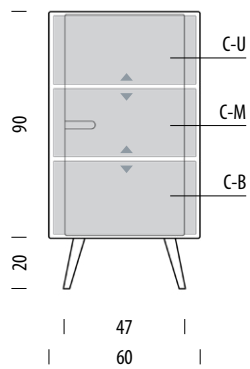

Ena dresser 180

Body Solid oak, Fronts MDF

Version: 14-10-2021

Basic info

Design Salih Teskeredžić

Product size W: 180, D: 42, H: 110

Packaging W: 186, D: 46, H: 94

Volume 0,80 m³

Net weight 94,7 kg

Gross weight 101,9 kg

Item no. 076

Assembly 15 min / 2 persons

Internal storage	Width	Depth	Height
C-U	59	39	23-30
C-M	59	39	21-33
C-B	59	39	25-32
D (each)	50	32	12

▲ Shelves indicated with triangle arrows are height-adjustable and removable.

Ena cabinet 60 x 110

Body Solid oak, Fronts MDF

Version: 14-10-2021

Basic info

Design	Salih Teskeredžić
Product size	W: 60, D: 42, H: 110
Packaging	W: 64, D: 46, H: 94
Volume	0,28 m ³
Net weight	34,6 kg
Gross weight	36,6 kg