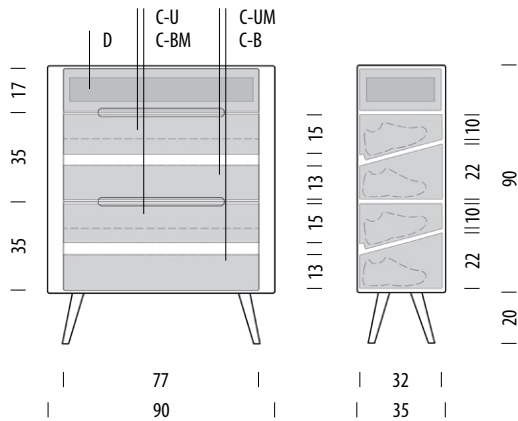

Item no. 072

Assembly 20 min / 2 persons

Internal storage	Width	Depth	Height
D (each)	72	32	15

Ena drawer 120 - 4 drawers

Body Solid oak, Fronts MDF

Version: 14-10-2021

Basic info

Design	Salih Teskeredžić
Product size	W: 120, D: 42, H: 90
Packaging	W: 124, D: 46, H: 74
Volume	0,42 m ³
Net weight	63,4 kg
Gross weight	68,2 kg

Item no. 073

Assembly 20 min / 2 persons

Internal storage	Width	Depth	Height
D (each)	102	32	11

Ena shoe cabinet

Body Solid oak, Fronts MDF

Version: 14-10-2021

Basic info

Design	Salih Teskeredžić
Product size	W: 90, D: 35, H: 110
Packaging	W: 94, D: 39, H: 94
Volume	0,35 m ³
Net weight	49,5 kg
Gross weight	53,3 kg