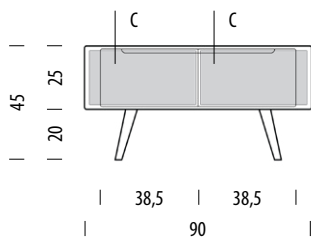

Ena storage bench

Base Solid oak, Fronts MDF

Version: 14-10-2021

Basic info

Design Salih Teskeredžić

Product size W: 90, D: 42, H: 45

Packaging W: 96, D: 46, H: 28

Volume 0,12 m³

Net weight 19 kg

Gross weight 21,5 kg

Item no. 07E

Assembly 15 min / 2 persons

Internal storage	Width	Depth	Height
C	42	39	21