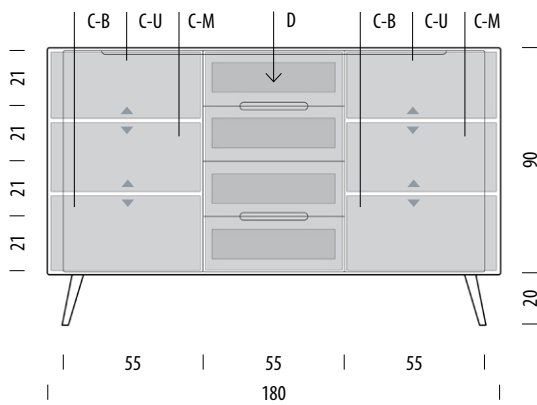

Item no. 075

Assembly 15 min / 2 persons

Internal storage	Width	Depth	Height
C-U	44	39	23-30
C-M	44	39	21-33
C-B	44	39	25-32
D (each)	35	32	12

- ▲ Shelves indicated with triangle arrows are height-adjustable and removable.
- ▼

Ena dresser 180

Body Solid oak, Fronts MDF

Version: 14-10-2021

Basic info

Design Salih Teskeredžić

Product size W: 180, D: 42, H: 110

Packaging W: 186, D: 46, H: 94

Volume 0,80 m³

Net weight 94,7 kg

Gross weight 101,9 kg

Item no. 076

Assembly 15 min / 2 persons

Internal storage	Width	Depth	Height
C-U	59	39	23-30
C-M	59	39	21-33
C-B	59	39	25-32
D (each)	50	32	12

▲ Shelves indicated with triangle arrows are height-adjustable and removable.