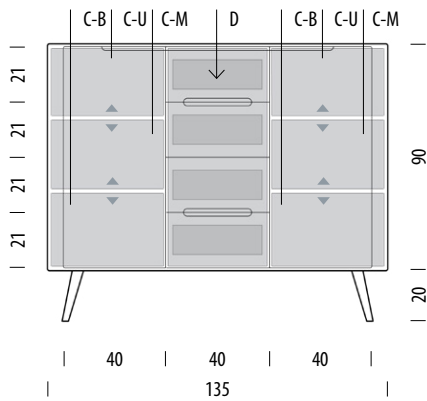

Design	Salih Teskeredžić
Product size	W: 90, D: 42, H: 110
Packaging	W: 94, D: 46, H: 94
Volume	0,41 m ³
Net weight	52,8 kg
Gross weight	56,4 kg

Item no. 074

Assembly 15 min / 2 persons

Internal storage	Width	Depth	Height
D	73	32	15
C (each)	86	39	29-35

- ▲ Shelves indicated with triangle arrows are height-adjustable and removable.
- ▼

Ena dresser 135

Body Solid oak, Fronts MDF

Version: 14-10-2021

Basic info

Design	Salih Teskeredžić
Product size	W: 135, D: 42, H: 110
Packaging	W: 141, D: 46, H: 94
Volume	0,61 m ³
Net weight	78,8 kg
Gross weight	84,7 kg

Item no. 075

Assembly 15 min / 2 persons

Internal storage	Width	Depth	Height
C-U	44	39	23-30
C-M	44	39	21-33
C-B	44	39	25-32
D (each)	35	32	12

- ▲ Shelves indicated with triangle arrows are height-adjustable and removable.
- ▼