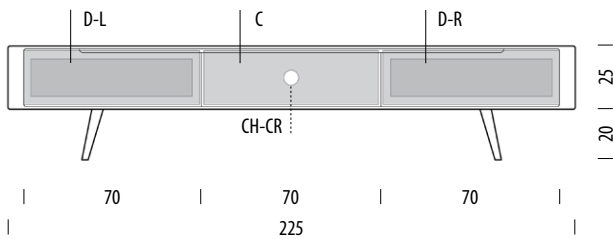

Ena lowboard 225 x 42

Body Solid oak, Fronts MDF

Version: 14-10-2021

Basic info

Design Salih Teskeredžić

Product size W: 225, D: 42, H: 45

Packaging W: 232, D: 46, H: 28

Volume 0,30 m³

Net weight 40 kg

Gross weight 44,4 kg

Item no. 154

Assembly 15 min / 2 persons

Internal storage	Width	Depth	Height
D-L	65	32	15
C	69	39	21
D-R	65	32	15
CH-RC	Ø6		

Selected options

Body

Oiled Oak
1015
White oil

Front panels

MDF
White enamel
RAL 9010

Indicated materials and colours are selected by Gazzda as best-selling items. The lead time of selected options is 1-5 weeks. For an accurate lead time, please consult customer service.

For other material options, please see the Available materials section at the end of the product sheet.