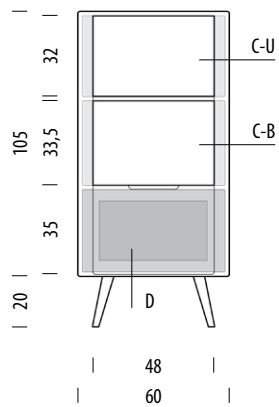

Ena cabinet 90 x 170

Body Solid oak, Fronts MDF

Basic info

Design	Salih Teskeredžić
Product size	W: 90, D: 42, H: 170
Packaging	W: 94, D: 46, H: 154
Volume	0,67 m ³
Net weight	73,4 kg
Gross weight	80,1 kg

Item no. 05D

Assembly 15 min / 2 persons

Internal storage	Width	Depth	Height
C-U (each)	42	39	30-36
C-UM (each)	42	39	34-40
C-BM (each)	42	39	32-38
C-B (each)	42	39	32-38

▲ Shelves indicated with triangle arrows are height-adjustable and removable.

Ena shelf 125

Body Solid oak, Fronts MDF

Version: 14-10-2021

Basic info

Design	Salih Teskeredžić
Product size	W: 60, D: 42, H: 125
Packaging	W: 64, D: 46, H: 109
Volume	0,32 m ³
Net weight	38 kg
Gross weight	41,5 kg

Item no. 063

Assembly 15 min / 2 persons

Internal storage	Width	Depth	Height
C-U	56	39	32
C-B	56	39	33,5
D	42	31	24

Ena shelf 196

Body Solid oak, Fronts MDF

Basic info

Design	Salih Teskeredžić
Product size	W: 60, D: 42, H: 196
Packaging	W: 64, D: 46, H: 180
Volume	0,53 m ³
Net weight	54,5 kg
Gross weight	58,5 kg