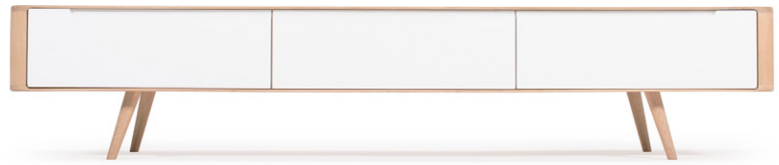

Ena lowboard 225 x 55

Body Solid oak, Fronts MDF

Version: 14-10-2021

Basic info

Design Salih Teskeredžić

Product size W: 225, D: 55, H: 45

Packaging W: 232, D: 59, H: 28

Volume 0,38 m³

Net weight 51,3 kg

Gross weight 55,7 kg

Item no. 159

Assembly 15 min / 2 persons

Internal storage	Width	Depth	Height
D-L	65	42	15
C	69	52	21
D-R	65	42	15
CH-RC	Ø6