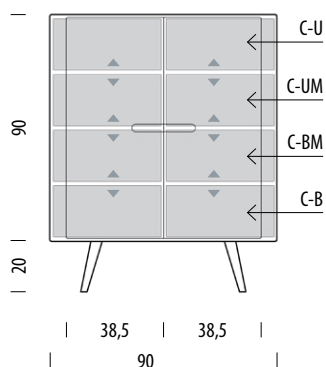

Ena cabinet 90 x 110

Body Solid oak, Fronts MDF

Basic info

Design	Salih Teskeredžić
Product size	W: 90, D: 42, H: 110
Packaging	W: 94, D: 46, H: 94
Volume	0,41 m³
Net weight	53,9 kg
Gross weight	56,4 kg

Item no. 05B

Assembly 15 min / 2 persons

Internal storage	Width	Depth	Height
C-U (each)	42	39	17-23,5
C-UM (each)	42	39	14-26,5
C-BM (each)	42	39	14-26,5
C-B (each)	42	39	17-23,5

- ▲ Shelves indicated with triangle arrows are height-adjustable and removable.