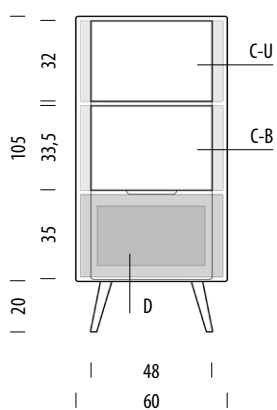

Ena cabinet 90 x 170

Body Solid oak, Fronts MDF

Basic info

Design	Salih Teskeredžić
Product size	W: 90, D: 42, H: 170
Packaging	W: 94, D: 46, H: 154
Volume	0,67 m ³
Net weight	73,4 kg
Gross weight	80,1 kg

Item no. 05D

Assembly 15 min / 2 persons

Internal storage	Width	Depth	Height
C-U (each)	42	39	30-36
C-UM (each)	42	39	34-40
C-BM (each)	42	39	32-38
C-B (each)	42	39	32-38

▲ Shelves indicated with triangle arrows are height-adjustable and removable.

Ena shelf 125

Body Solid oak, Fronts MDF

Version: 14-10-2021

Basic info

Design	Salih Teskeredžić
Product size	W: 60, D: 42, H: 125
Packaging	W: 64, D: 46, H: 109
Volume	0,32 m ³
Net weight	38 kg
Gross weight	41,5 kg

Item no. 063

Assembly 15 min / 2 persons

Internal storage	Width	Depth	Height
C-U	56	39	32
C-B	56	39	33,5
D	42	31	24

Ena shelf 196

Body Solid oak, Fronts MDF

Basic info

Design	Salih Teskeredžić
Product size	W: 60, D: 42, H: 196
Packaging	W: 64, D: 46, H: 180
Volume	0,53 m ³
Net weight	54,5 kg
Gross weight	58,5 kg