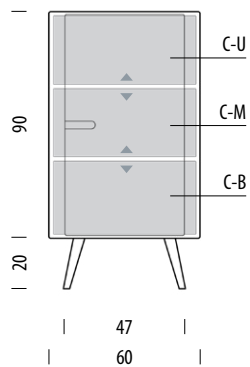

Ena dresser 180

Body Solid oak, Fronts MDF

Version: 14-10-2021

Basic info

Design Salih Teskeredžić

Product size W: 180, D: 42, H: 110

Packaging W: 186, D: 46, H: 94

Volume 0,80 m³

Net weight 94,7 kg

Gross weight 101,9 kg

Item no. 076

Assembly 15 min / 2 persons

Internal storage	Width	Depth	Height
C-U	59	39	23-30
C-M	59	39	21-33
C-B	59	39	25-32
D (each)	50	32	12

▲ Shelves indicated with triangle arrows are height-adjustable and removable.

Ena cabinet 60 x 110

Body Solid oak, Fronts MDF

Version: 14-10-2021

Basic info

Design	Salih Teskeredžić
Product size	W: 60, D: 42, H: 110
Packaging	W: 64, D: 46, H: 94
Volume	0,28 m ³
Net weight	34,6 kg
Gross weight	36,6 kg