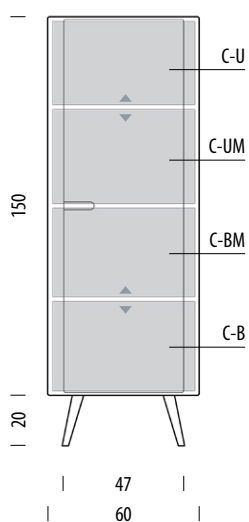

Ena cabinet 60 x 110

Body Solid oak, Fronts MDF

Version: 14-10-2021

Basic info

Design	Salih Teskeredžić
Product size	W: 60, D: 42, H: 110
Packaging	W: 64, D: 46, H: 94
Volume	0,28 m ³
Net weight	34,6 kg
Gross weight	36,6 kg

Item no. 05F

Assembly 15 min / 2 persons

Internal storage	Width	Depth	Height
C-U	56	39	23-30
C-M	56	39	21-33
C-B	56	39	25-32

- ▲ Shelves indicated with triangle arrows are height-adjustable and removable.
- ▼

Ena cabinet 60 x 170

Body Solid oak, Fronts MDF

Basic info

Design	Salih Teskeredžić
Product size	W: 60, D: 42, H: 170
Packaging	W: 64, D: 46, H: 154
Volume	0,45 m ³
Net weight	50,3 kg
Gross weight	53,6 kg