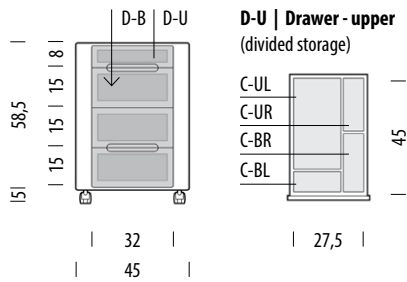

Ena office drawer

Body Solid oak, Fronts MDF

Basic info

Design Salih Teskeredžić

Product size W: 45, D: 55, H: 63,5

Packaging W: 49, D: 59, H: 64

Volume 0,19 m³

Net weight 36,8 kg

Gross weight 39,8 kg

Item no. 07C

Assembly 5 min / 2 persons

Internal storage	Width	Depth	Height
D-B (each)	27,5	45	11

Drawer - upper (divided storage)

Internal storage	Width	Depth	Height
C-UL	18,5	36	5
C-UR	8	21	5
C-BR	8	23	5
C-BL	18,5	8	5