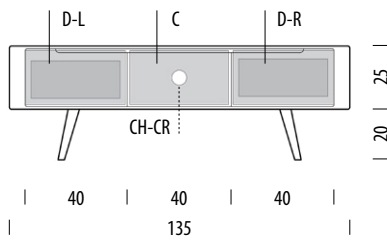

Shape RC - Rectangular
CR - Circular

e.g. C-UR | Compartment - upper right
D-BL | Drawer - bottom left
CH-RC | Cable hole - rectangular

Shelves Shelves indicated with triangle arrows are height-adjustable and removable.

Ena lowboard 135 x 42

Body Solid oak, Fronts MDF

Version: 14-10-2021

Basic info

Design Salih Teskeredžić

Product size W: 135, D: 42, H: 45

Packaging W: 142, D: 46, H: 28

Volume 0,18 m³

Net weight 26,3 kg

Gross weight 28,9 kg

Item no. 152

Assembly 15 min / 2 persons

Internal storage	Width	Depth	Height
D-L	35	32	15
C	39	39	21
D-R	35	32	15
CH-RC	Ø6		

Ena lowboard 135 x 55

Body Solid oak, Fronts MDF

Version: 14-10-2021

Basic info

Design Salih Teskeredžić

Product size W: 135, D: 55, H: 45

Packaging W: 142, D: 59, H: 28

Volume 0,23 m³

Net weight 33,5 kg

Gross weight 36,6 kg