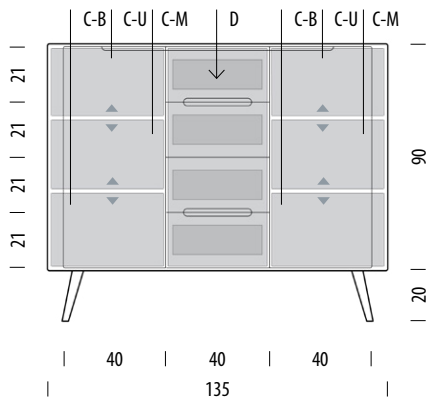

Ena dresser 135

Body Solid oak, Fronts MDF

Version: 14-10-2021

Basic info

Design	Salih Teskeredžić
Product size	W: 135, D: 42, H: 110
Packaging	W: 141, D: 46, H: 94
Volume	0,61 m³
Net weight	78,8 kg
Gross weight	84,7 kg

Item no. 075

Assembly 15 min / 2 persons

Internal storage	Width	Depth	Height
C-U	44	39	23-30
C-M	44	39	21-33
C-B	44	39	25-32
D (each)	35	32	12