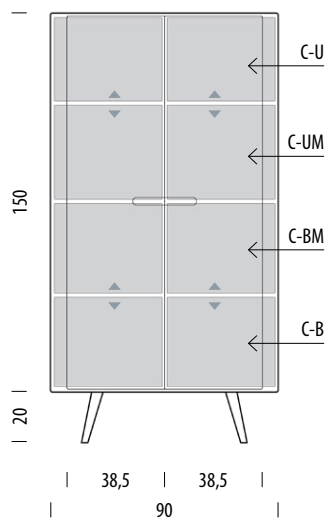

Ena cabinet 90 x 110

Body Solid oak, Fronts MDF

Basic info

Design	Salih Teskeredžić
Product size	W: 90, D: 42, H: 110
Packaging	W: 94, D: 46, H: 94
Volume	0,41 m ³
Net weight	53,9 kg
Gross weight	56,4 kg

Item no. 05B

Assembly 15 min / 2 persons

Internal storage	Width	Depth	Height
C-U (each)	42	39	17-23,5
C-UM (each)	42	39	14-26,5
C-BM (each)	42	39	14-26,5
C-B (each)	42	39	17-23,5

- ▲ Shelves indicated with triangle arrows are height-adjustable and removable.

Ena cabinet 90 x 170

Body Solid oak, Fronts MDF

Basic info

Design	Salih Teskeredžić
Product size	W: 90, D: 42, H: 170
Packaging	W: 94, D: 46, H: 154
Volume	0,67 m ³
Net weight	73,4 kg
Gross weight	80,1 kg