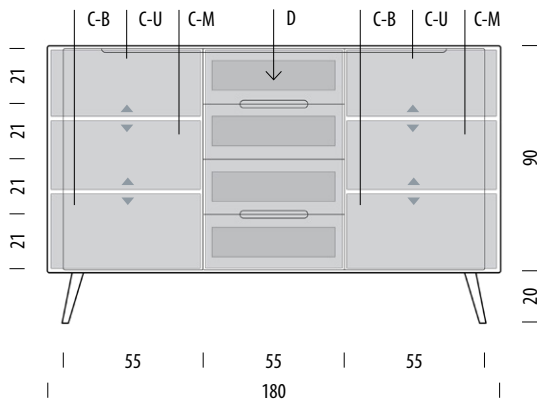

Item no. 075

Assembly 15 min / 2 persons

Internal storage	Width	Depth	Height
C-U	44	39	23-30
C-M	44	39	21-33
C-B	44	39	25-32
D (each)	35	32	12

- ▲ Shelves indicated with triangle arrows are height-adjustable and removable.
- ▼ Shelves indicated with inverted triangle arrows are height-adjustable and removable.

Ena dresser 180

Body Solid oak, Fronts MDF

Version: 14-10-2021

Basic info

Design Salih Teskeredžić

Product size W: 180, D: 42, H: 110

Packaging W: 186, D: 46, H: 94

Volume 0,80 m³

Net weight 94,7 kg

Gross weight 101,9 kg

Item no. 076

Assembly 15 min / 2 persons

Internal storage	Width	Depth	Height
C-U	59	39	23-30
C-M	59	39	21-33
C-B	59	39	25-32
D (each)	50	32	12

▲ Shelves indicated with triangle arrows are height-adjustable and removable.