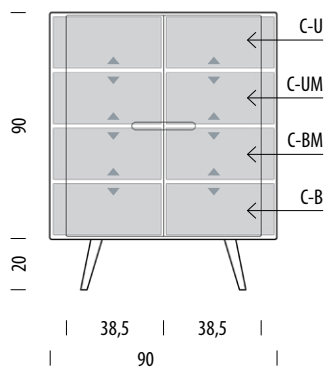

Ena cabinet 90 x 110

Body Solid oak, Fronts MDF

Basic info

Design	Salih Teskeredžić
Product size	W: 90, D: 42, H: 110
Packaging	W: 94, D: 46, H: 94
Volume	0,41 m³
Net weight	53,9 kg
Gross weight	56,4 kg

Item no. 05B

Assembly 15 min / 2 persons

Internal storage	Width	Depth	Height
C-U (each)	42	39	17-23,5
C-UM (each)	42	39	14-26,5
C-BM (each)	42	39	14-26,5
C-B (each)	42	39	17-23,5

- ▲ Shelves indicated with triangle arrows are height-adjustable and removable.