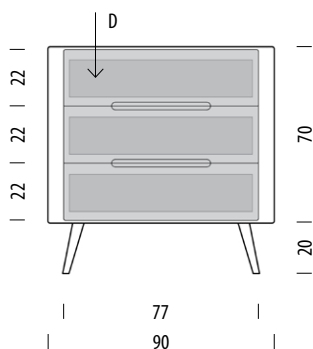

Item no. 021

Assembly 20 min / 1 person

Internal storage	Width	Depth	Height
D (each)	42	32	9

Ena nightstand 55 - 1 drawer

Body Solid oak, Fronts MDF

Version: 14-10-2021

Basic info

Design	Salih Teskeredžić
Product size	W: 55, D: 42, H: 40
Packaging	W: 59, D: 46, H: 24
Volume	0,07 m ³
Net weight	15 kg
Gross weight	16,9 kg

Item no. 044

Assembly 20 min / 1 person

Internal storage	Width	Depth	Height
D	37	32	12

Ena drawer 90 - 3 drawers

Body Solid oak, Fronts MDF

Version: 14-10-2021

Basic info

Design	Salih Teskeredžić
Product size	W: 90, D: 42, H: 90
Packaging	W: 94, D: 46, H: 74
Volume	0,32 m ³
Net weight	50,1 kg
Gross weight	54,5 kg

Item no. 072

Assembly 20 min / 2 persons

Internal storage	Width	Depth	Height
D (each)	72	32	15

Ena drawer 120 - 4 drawers

Body Solid oak, Fronts MDF

Version: 14-10-2021

Basic info

Design	Salih Teskeredžić
Product size	W: 120, D: 42, H: 90
Packaging	W: 124, D: 46, H: 74
Volume	0,42 m ³
Net weight	63,4 kg
Gross weight	68,2 kg