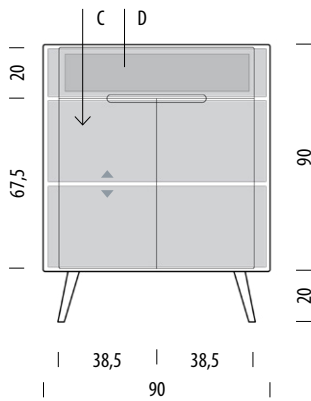

Item no. 072

Assembly 20 min / 2 persons

Internal storage	Width	Depth	Height
D (each)	72	32	15

Ena drawer 120 - 4 drawers

Body Solid oak, Fronts MDF

Version: 14-10-2021

Basic info

Design	Salih Teskeredžić
Product size	W: 120, D: 42, H: 90
Packaging	W: 124, D: 46, H: 74
Volume	0,42 m ³
Net weight	63,4 kg
Gross weight	68,2 kg

Item no. 073

Assembly 20 min / 2 persons

Internal storage	Width	Depth	Height
D (each)	102	32	11

Ena shoe cabinet

Body Solid oak, Fronts MDF

Version: 14-10-2021

Basic info

Design	Salih Teskeredžić
Product size	W: 90, D: 35, H: 110
Packaging	W: 94, D: 39, H: 94
Volume	0,35 m ³
Net weight	49,5 kg
Gross weight	53,3 kg

Design	Salih Teskeredžić
Product size	W: 90, D: 42, H: 110
Packaging	W: 94, D: 46, H: 94
Volume	0,41 m ³
Net weight	52,8 kg
Gross weight	56,4 kg

Item no. 074

Assembly 15 min / 2 persons

Internal storage	Width	Depth	Height
D	73	32	15
C (each)	86	39	29-35

- ▲ Shelves indicated with triangle arrows are height-adjustable and removable.
- ▼

Ena dresser 135

Body Solid oak, Fronts MDF

Version: 14-10-2021

Basic info

Design	Salih Teskeredžić
Product size	W: 135, D: 42, H: 110
Packaging	W: 141, D: 46, H: 94
Volume	0,61 m ³
Net weight	78,8 kg
Gross weight	84,7 kg