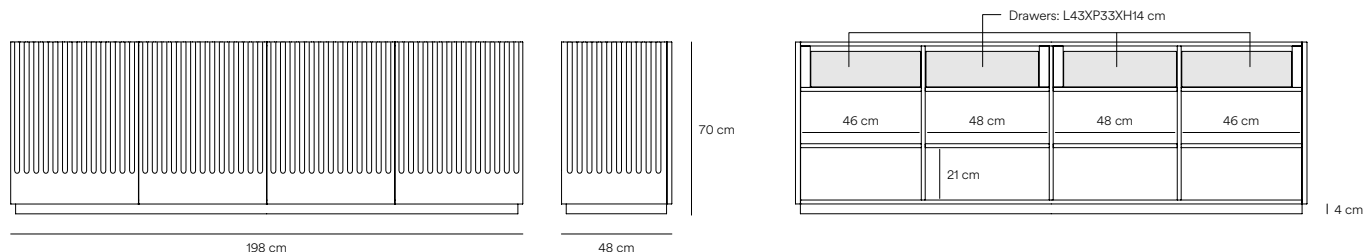

Doric Sideboard 2

Doric collection has been inspired by the Classical Greek architectural orders. Thus, its vertical grooves evoke the prevailing simplicity and robustness of that period: a search of beauty based on the proportionality of the classical precept of architecture.

As in the Classical Era, proportion is ubiquitous in every piece composing of Doric collection, according to the aesthetic approach that defines this collection.

Designed by Cambres Design

Measures

Models