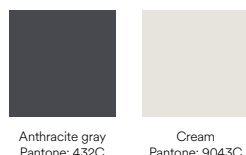

Finishes

MDF lacquered body

Lacquered MDF interiors

Downloads

Fact sheet 214,48 KB ↓

File 3ds 1,63 MB ↓

File obj 2,63 MB ↓

Samples