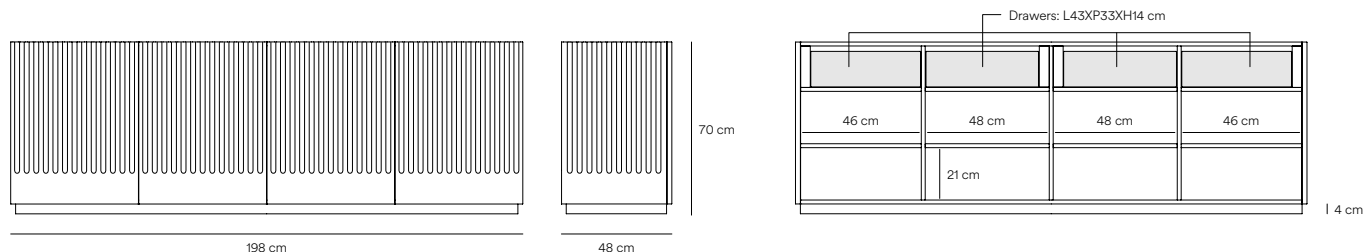

Doric Sideboard

Doric collection has been inspired by the Classical Greek architectural orders. Thus, its vertical grooves evoke the prevailing simplicity and robustness of that period: a search of beauty based on the proportionality of the classical precept of architecture.

As in the Classical Era, proportion is ubiquitous in every piece composing of Doric collection, according to the aesthetic approach that defines this collection.

Designed by Cambres Design

Measures

Models