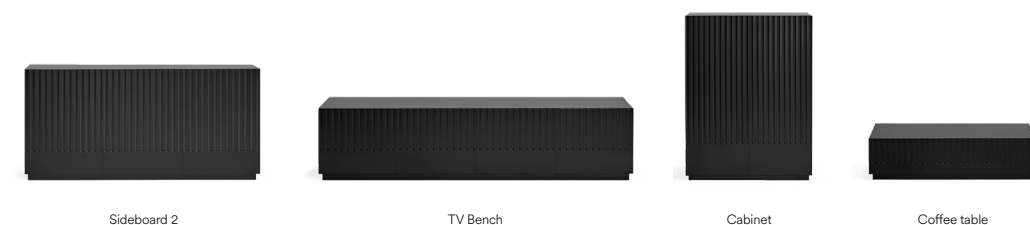

More from the collection