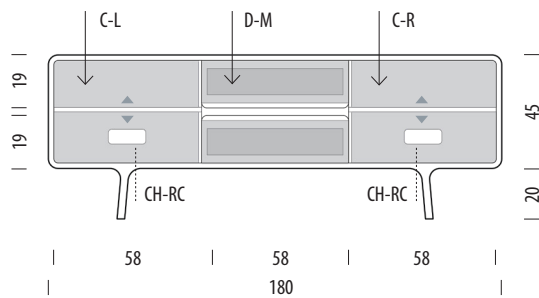

### Item no. 162

Assembled product

Internal storage	Width	Depth	Height
C-L	47	39	15-22
D-M	44	35	11
C-R	47	39	15-22
CH-RC	14		5

- ▲ Shelves indicated with triangle arrows are height-adjustable and removable.
- ▼

## Basic info

**Design** Salih Teskeredžić

**Product size** W: 180, D: 45, H: 65

**Packaging** W: 182, D: 47, H: 70

**Volume** 0,60 m<sup>3</sup>

**Net weight** 61,4 kg

**Gross weight** 70,9 kg

### Item no. 019

Assembled product

Internal storage	Width	Depth	Height
C-L	57	39	15-22
D-M	54	35	11
C-R	57	39	15-22
CH-RC	14		5

- ▲ Shelves indicated with triangle arrows are height-adjustable and removable.
- ▼