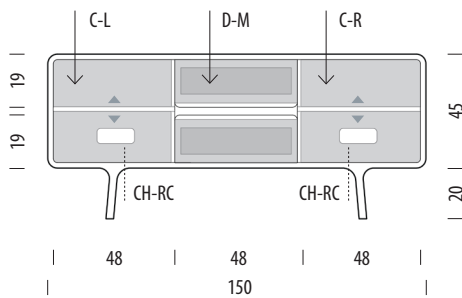

### Item no. 01B

Assembled product

Internal storage	Width	Depth	Height
D-L	65	35	14
D-M	65	35	11
D-R	65	35	14

## Basic info

**Design** Salih Teskeredžić

**Product size** W: 150, D: 45, H: 65

**Packaging** W: 152, D: 51, H: 70

**Volume** 0,54 m<sup>3</sup>

**Net weight** 51,4 kg

**Gross weight** 58,6 kg

### Item no. 162

Assembled product

Internal storage	Width	Depth	Height
C-L	47	39	15-22
D-M	44	35	11
C-R	47	39	15-22
CH-RC	14		5

- ▲ Shelves indicated with triangle arrows are height-adjustable and removable.
- ▼