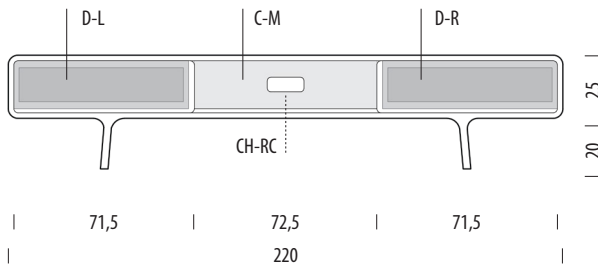

#### Dimensions (tolerances)

The dimensions shown are indicative, they may vary due to the natural properties of wood, season, or manufacturing processes. Deviations from the specified size may occur, usually no more than 1 cm.

### Drawings reference - Internal storage symbols

---

<b>Space</b>	C - Compartment
	D - Drawer
	S - Shelf
	CH - Cable hole

<b>Position</b>	U - Upper
	M - Middle
	B - Bottom
	R - Right
L - Left	

<b>Shape</b>	RC - Rectangular
	CR - Circular

e.g. C-UR | Compartment - upper right  
D-BL | Drawer - bottom left  
CH-RC | Cable hole - rectangular

**Shelves** Shelves indicated with triangle arrows are height-adjustable and removable.

## Basic info

<b>Design</b>	Salih Teskeredžić
<b>Product size</b>	W: 220, D: 45, H: 45
<b>Packaging</b>	W: 222, D: 47, H: 50
<b>Volume</b>	0,52 m <sup>3</sup>
<b>Net weight</b>	43,6 kg
<b>Gross weight</b>	52,6 kg