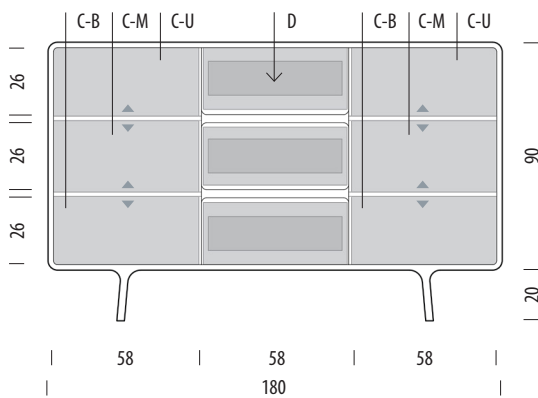

## Basic info

**Design** Salih Teskeredžić

**Product size** W: 180, D: 45, H: 110

**Packaging** W: 182, D: 47, H: 115

**Volume** 0,98 m<sup>3</sup>

**Net weight** 91,5 kg

**Gross weight** 101 kg

### Item no. 01E

Assembled product

Internal storage	Width	Depth	Height
C-U	58	39	24-31
C-M	58	39	21-34
C-B	58	39	23-29
D (each)	53	35	14

▲ Shelves indicated with triangle arrows are height-adjustable and removable.