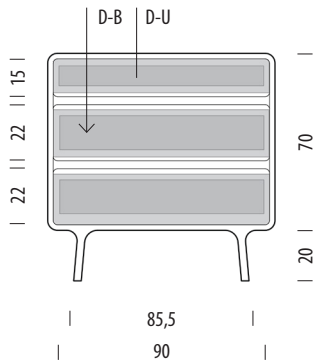

### Item no. 019

Assembled product

Internal storage	Width	Depth	Height
C-L	57	39	15-22
D-M	54	35	11
C-R	57	39	15-22
CH-RC	14		5

- ▲ Shelves indicated with triangle arrows are height-adjustable and removable.
- ▼

## Basic info

**Design** Salih Teskeredžić

**Product size** W: 90, D: 45, H: 110

**Packaging** W: 92, D: 47, H: 115

**Volume** 0,50 m<sup>3</sup>

**Net weight** 47,7 kg

**Gross weight** 54,9 kg

### Item no. 01C

Assembled product

Internal storage	Width	Depth	Height
D	81	35	8
C-U	86	39	27-33
C-B	86	39	28-35

- ▲ Shelves indicated with triangle arrows are height-adjustable and removable.
- ▼

## Basic info

<b>Design</b>	Salih Teskeredžić
<b>Product size</b>	W: 90, D: 45, H: 90
<b>Packaging</b>	W: 92, D: 47, H: 95
<b>Volume</b>	0,41 m <sup>3</sup>
<b>Net weight</b>	48,2 kg
<b>Gross weight</b>	55 kg