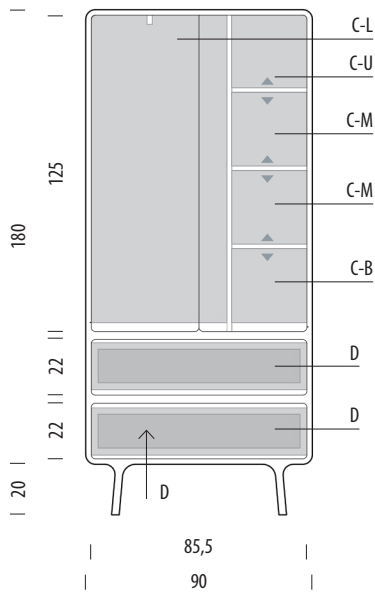

### Item no. 01E

Assembled product

Internal storage	Width	Depth	Height
C-U	58	39	24-31
C-M	58	39	21-34
C-B	58	39	23-29
D (each)	53	35	14

▲ Shelves indicated with triangle arrows are height-adjustable and removable.

## Basic info

**Design** Salih Teskeredžić

**Product size** W: 90, D: 45, H: 200

**Packaging** W: 92, D: 47, H: 205

**Volume** 0,89 m<sup>3</sup>

**Net weight** 92,7 kg

**Gross weight** 101,7 kg

### Item no. 01F

Assembled product

Internal storage	Width	Depth	Height
C-L	54	39	122
C-U	30	39	26-32
C-M	30	39	23-35
C-B	30	39	26-32
D (each)	53	35	14

▲ Shelves indicated with triangle arrows are height-adjustable and removable.

## Basic info

<b>Design</b>	Salih Teskeredžić
<b>Product size</b>	W: 53, D: 45, H: 43
<b>Packaging</b>	W: 55,5, D: 51,5, H: 48,5
<b>Volume</b>	0,14 m <sup>3</sup>
<b>Net weight</b>	15,3 kg
<b>Gross weight</b>	17,3 kg