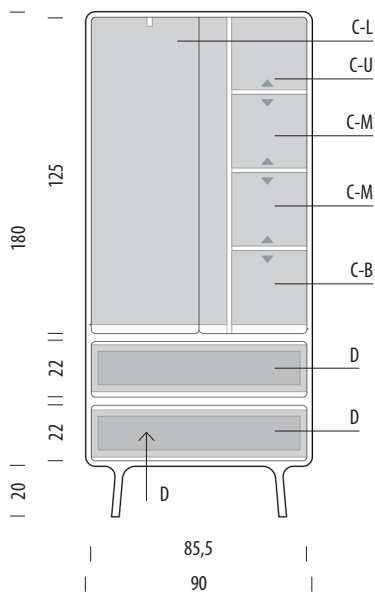

### Item no. 01E

Assembled product

Internal storage	Width	Depth	Height
C-U	58	39	24-31
C-M	58	39	21-34
C-B	58	39	23-29
D (each)	53	35	14

▲ Shelves indicated with triangle arrows are height-adjustable and removable.

## Basic info

**Design** Salih Teskeredžić

**Product size** W: 90, D: 45, H: 200

**Packaging** W: 92, D: 47, H: 205

**Volume** 0,89 m<sup>3</sup>

**Net weight** 92,7 kg

**Gross weight** 101,7 kg

### Item no. 01F

Assembled product

Internal storage	Width	Depth	Height
C-L	54	39	122
C-U	30	39	26-32
C-M	30	39	23-35
C-B	30	39	26-32
D (each)	53	35	14

▲ Shelves indicated with triangle arrows are height-adjustable and removable.

## Basic info

<b>Design</b>	Salih Teskeredžić
<b>Product size</b>	W: 53, D: 45, H: 43
<b>Packaging</b>	W: 55,5, D: 51,5, H: 48,5
<b>Volume</b>	0,14 m <sup>3</sup>
<b>Net weight</b>	15,3 kg
<b>Gross weight</b>	17,3 kg