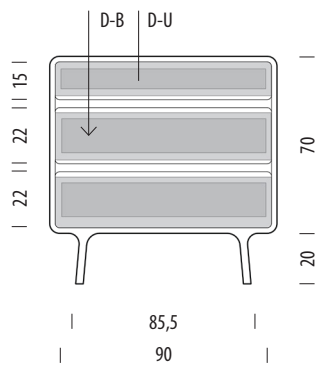

### Item no. 019

Assembled product

Internal storage	Width	Depth	Height
C-L	57	39	15-22
D-M	54	35	11
C-R	57	39	15-22
CH-RC	14		5

- ▲ Shelves indicated with triangle arrows are height-adjustable and removable.
- ▼

## Basic info

**Design** Salih Teskeredžić

**Product size** W: 90, D: 45, H: 110

**Packaging** W: 92, D: 47, H: 115

**Volume** 0,50 m<sup>3</sup>

**Net weight** 47,7 kg

**Gross weight** 54,9 kg

### Item no. 01C

Assembled product

Internal storage	Width	Depth	Height
D	81	35	8
C-U	86	39	27-33
C-B	86	39	28-35

- ▲ Shelves indicated with triangle arrows are height-adjustable and removable.
- ▼

## Basic info

<b>Design</b>	Salih Teskeredžić
<b>Product size</b>	W: 90, D: 45, H: 90
<b>Packaging</b>	W: 92, D: 47, H: 95
<b>Volume</b>	0,41 m <sup>3</sup>
<b>Net weight</b>	48,2 kg
<b>Gross weight</b>	55 kg