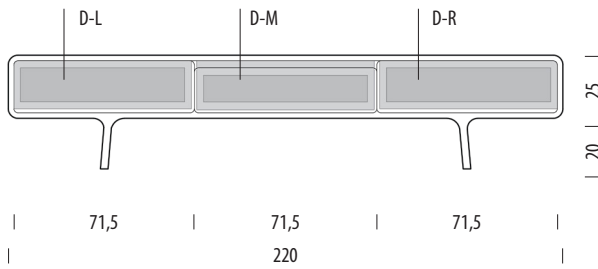

Shelves Shelves indicated with triangle arrows are height-adjustable and removable.

Fawn lowboard - 2 drawers

Body Solid oak

Version: 1-8-2021

Basic info

Design	Salih Teskeredžić
Product size	W: 220, D: 45, H: 45
Packaging	W: 222, D: 47, H: 50
Volume	0,52 m ³
Net weight	43,6 kg
Gross weight	52,6 kg

Item no. 01A

Assembled product

Internal storage	Width	Depth	Height
D-L	64	35	14
C-M	72	43	19
D-R	64	35	14
CH-RC	14		5

Fawn lowboard - 3 drawers

Body Solid oak

Version: 1-8-2021

Basic info

Design	Salih Teskeredžić
Product size	W: 220, D: 45, H: 45
Packaging	W: 222, D: 47, H: 50
Volume	0,52 m ³
Net weight	46,6 kg
Gross weight	55,6 kg

Item no. 01B

Assembled product

Internal storage	Width	Depth	Height
D-L	65	35	14
D-M	65	35	11
D-R	65	35	14

Fawn sideboard 150

Body Solid oak

Version: 1-8-2021

Basic info

Design Salih Teskeredžić

- ▲ Shelves indicated with triangle arrows are height-adjustable and removable.

Fawn sideboard 180

Body Solid oak

Version: 1-8-2021

Basic info

Design Salih Teskeredžić

Product size W: 180, D: 45, H: 65

Packaging W: 182, D: 47, H: 70