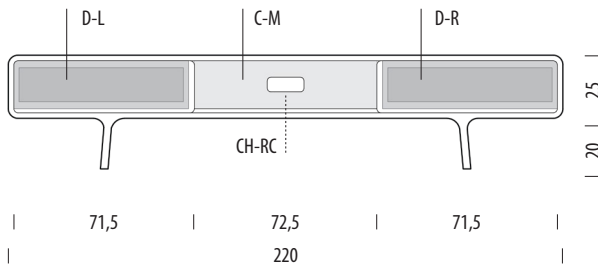

Position	U - Upper
	M - Middle
	B - Bottom
	R - Right
L - Left	

Shape	RC - Rectangular
	CR - Circular

e.g. C-UR | Compartment - upper right
 D-BL | Drawer - bottom left
 CH-RC | Cable hole - rectangular

Shelves Shelves indicated with triangle arrows are height-adjustable and removable.

Fawn lowboard - 2 drawers

Body Solid oak

Version: 1-8-2021

Basic info

Design	Salih Teskeredžić
Product size	W: 220, D: 45, H: 45
Packaging	W: 222, D: 47, H: 50
Volume	0,52 m ³
Net weight	43,6 kg
Gross weight	52,6 kg

Item no. 01A

Assembled product

Internal storage	Width	Depth	Height
D-L	64	35	14
C-M	72	43	19
D-R	64	35	14
CH-RC	14		5

Fawn lowboard - 3 drawers

Body Solid oak

Version: 1-8-2021

Basic info

Design	Salih Teskeredžić
Product size	W: 220, D: 45, H: 45
Packaging	W: 222, D: 47, H: 50
Volume	0,52 m ³
Net weight	46,6 kg
Gross weight	55,6 kg

Item no. 01B

Assembled product

Internal storage	Width	Depth	Height
D-L	65	35	14
D-M	65	35	11
D-R	65	35	14

Fawn sideboard 150

Body Solid oak

Version: 1-8-2021

Basic info

Design Salih Teskeredžić