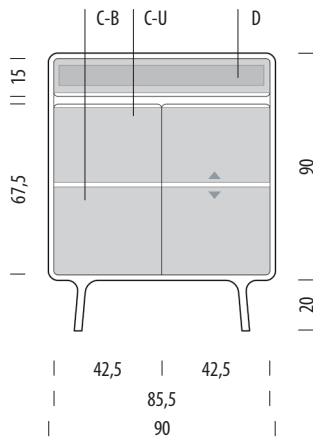

- ▲ Shelves indicated with triangle arrows are height-adjustable and removable.

Fawn sideboard 180

Body Solid oak

Version: 1-8-2021

Basic info

Design Salih Teskeredžić

Product size W: 180, D: 45, H: 65

Packaging W: 182, D: 47, H: 70

Volume 0,60 m³

Net weight 61,4 kg

Gross weight 70,9 kg

Item no. 019

Assembled product

Internal storage	Width	Depth	Height
C-L	57	39	15-22
D-M	54	35	11
C-R	57	39	15-22
CH-RC	14		5

- ▲ Shelves indicated with triangle arrows are height-adjustable and removable.
- ▼

Fawn cabinet

Body Solid oak

Version: 1-8-2021

Basic info

Design	Salih Teskeredžić
Product size	W: 90, D: 45, H: 110
Packaging	W: 92, D: 47, H: 115
Volume	0,50 m ³
Net weight	47,7 kg
Gross weight	54,9 kg

Item no. 01C

Assembled product

Internal storage	Width	Depth	Height
D	81	35	8
C-U	86	39	27-33
C-B	86	39	28-35

- ▲ Shelves indicated with triangle arrows are height-adjustable and removable.
- ▼

Fawn drawer

Body Solid oak