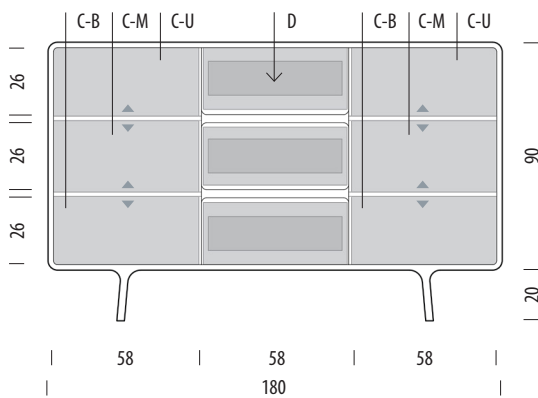

Assembled product

Internal storage	Width	Depth	Height
D	81	35	8
C-U	86	39	27-33
C-B	86	39	28-35

- ▲ Shelves indicated with triangle arrows are height-adjustable and removable.
- ▼

Fawn drawer

Body Solid oak

Version: 1-8-2021

Basic info

Design	Salih Teskeredžić
Product size	W: 90, D: 45, H: 90
Packaging	W: 92, D: 47, H: 95
Volume	0,41 m ³
Net weight	48,2 kg
Gross weight	55 kg

Item no. 01D

Assembled product

Internal storage	Width	Depth	Height
D-U	81	35	8
C-B (each)	81	35	14

Fawn dresser

Body Solid oak

Version: 1-8-2021

Basic info

Design Salih Teskeredžić

Product size W: 180, D: 45, H: 110

Packaging W: 182, D: 47, H: 115

Volume 0,98 m³

Net weight 91,5 kg

Gross weight 101 kg

Item no. 01E

Assembled product

Internal storage	Width	Depth	Height
C-U	58	39	24-31
C-M	58	39	21-34
C-B	58	39	23-29
D (each)	53	35	14

▲ Shelves indicated with triangle arrows are height-adjustable and removable.