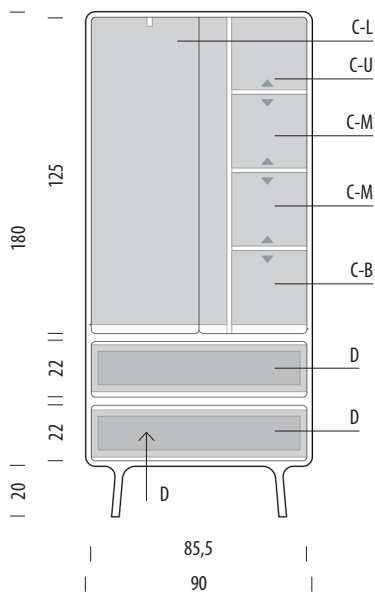

Fawn dresser

Body Solid oak

Version: 1-8-2021

Basic info

Design Salih Teskeredžić

Product size W: 180, D: 45, H: 110

Packaging W: 182, D: 47, H: 115

Volume 0,98 m³

Net weight 91,5 kg

Gross weight 101 kg

Item no. 01E

Assembled product

Internal storage	Width	Depth	Height
C-U	58	39	24-31
C-M	58	39	21-34
C-B	58	39	23-29
D (each)	53	35	14

▲ Shelves indicated with triangle arrows are height-adjustable and removable.

Fawn wardrobe

Body Solid oak

Basic info

Design Salih Teskeredžić

Product size W: 90, D: 45, H: 200

Packaging W: 92, D: 47, H: 205

Volume 0,89 m³

Net weight 92,7 kg

Gross weight 101,7 kg

Item no. 01F

Assembled product

Internal storage	Width	Depth	Height
C-L	54	39	122
C-U	30	39	26-32
C-M	30	39	23-35
C-B	30	39	26-32
D (each)	53	35	14

▲ Shelves indicated with triangle arrows are height-adjustable and removable.