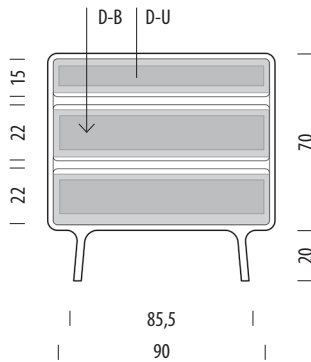

Fawn cabinet

Body Solid oak

Version: 1-8-2021

Basic info

Design	Salih Teskeredžić
Product size	W: 90, D: 45, H: 110
Packaging	W: 92, D: 47, H: 115
Volume	0,50 m ³
Net weight	47,7 kg
Gross weight	54,9 kg

Item no. 01C

Assembled product

Internal storage	Width	Depth	Height
D	81	35	8
C-U	86	39	27-33
C-B	86	39	28-35

- ▲ Shelves indicated with triangle arrows are height-adjustable and removable.
- ▼

Fawn drawer

Body Solid oak

Version: 1-8-2021

Basic info

Design	Salih Teskeredžić
Product size	W: 90, D: 45, H: 90
Packaging	W: 92, D: 47, H: 95
Volume	0,41 m ³
Net weight	48,2 kg
Gross weight	55 kg

Item no. 01D

Assembled product

Internal storage	Width	Depth	Height
D-U	81	35	8
C-B (each)	81	35	14

Fawn dresser

Body Solid oak

Version: 1-8-2021

Basic info

Design Salih Teskeredžić

Product size W: 180, D: 45, H: 110

Packaging W: 182, D: 47, H: 115

Volume 0,98 m³