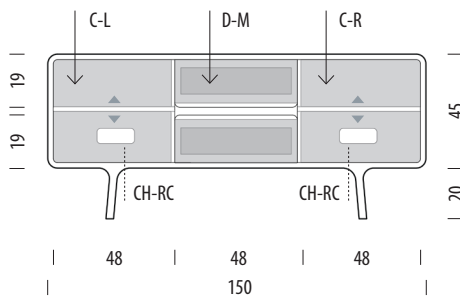

Item no. 01A

Assembled product

Internal storage	Width	Depth	Height
D-L	64	35	14
C-M	72	43	19
D-R	64	35	14
CH-RC	14		5

Fawn lowboard - 3 drawers

Body Solid oak

Version: 1-8-2021

Basic info

Design	Salih Teskeredžić
Product size	W: 220, D: 45, H: 45
Packaging	W: 222, D: 47, H: 50
Volume	0,52 m ³
Net weight	46,6 kg
Gross weight	55,6 kg

Item no. 01B

Assembled product

Internal storage	Width	Depth	Height
D-L	65	35	14
D-M	65	35	11
D-R	65	35	14

Fawn sideboard 150

Body Solid oak

Version: 1-8-2021

Basic info

Design Salih Teskeredžić

Product size W: 150, D: 45, H: 65

Packaging W: 152, D: 51, H: 70

Volume 0,54 m³

Net weight 51,4 kg

Gross weight 58,6 kg

Item no. 162

Assembled product

Internal storage	Width	Depth	Height
C-L	47	39	15-22
D-M	44	35	11
C-R	47	39	15-22
CH-RC	14		5

- ▲ Shelves indicated with triangle arrows are height-adjustable and removable.

Fawn sideboard 180

Body Solid oak

Version: 1-8-2021

Basic info

Design Salih Teskeredžić

Product size W: 180, D: 45, H: 65

Packaging W: 182, D: 47, H: 70