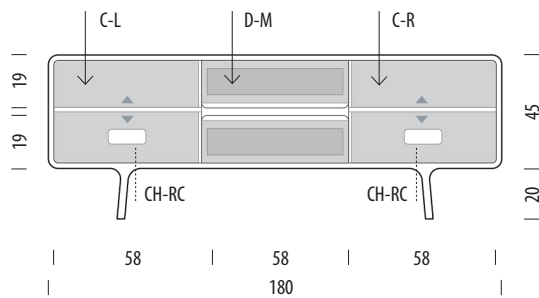

- ▲ Shelves indicated with triangle arrows are height-adjustable and removable.

Fawn sideboard 180

Body Solid oak

Version: 1-8-2021

Basic info

Design Salih Teskeredžić

Product size W: 180, D: 45, H: 65

Packaging W: 182, D: 47, H: 70

Volume 0,60 m³

Net weight 61,4 kg

Gross weight 70,9 kg

Item no. 019

Assembled product

Internal storage	Width	Depth	Height
C-L	57	39	15-22
D-M	54	35	11
C-R	57	39	15-22
CH-RC	14		5

- ▲ Shelves indicated with triangle arrows are height-adjustable and removable.
- ▼

Fawn cabinet

Body Solid oak

Version: 1-8-2021

Basic info

Design	Salih Teskeredžić
Product size	W: 90, D: 45, H: 110
Packaging	W: 92, D: 47, H: 115
Volume	0,50 m ³
Net weight	47,7 kg
Gross weight	54,9 kg

Item no. 01C

Assembled product

Internal storage	Width	Depth	Height
D	81	35	8
C-U	86	39	27-33
C-B	86	39	28-35

- ▲ Shelves indicated with triangle arrows are height-adjustable and removable.
- ▼

Fawn drawer

Body Solid oak