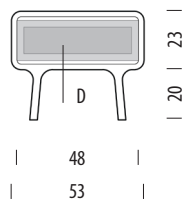

Net weight 91,5 kg

Gross weight 101 kg

Item no. 01E

Assembled product

Internal storage	Width	Depth	Height
C-U	58	39	24-31
C-M	58	39	21-34
C-B	58	39	23-29
D (each)	53	35	14

▲ Shelves indicated with triangle arrows are height-adjustable and removable.

Fawn wardrobe

Body Solid oak

Basic info

Design Salih Teskeredžić

Product size W: 90, D: 45, H: 200

Packaging W: 92, D: 47, H: 205

Volume 0,89 m³

Net weight 92,7 kg

Gross weight 101,7 kg

Item no. 01F

Assembled product

Internal storage	Width	Depth	Height
C-L	54	39	122
C-U	30	39	26-32
C-M	30	39	23-35
C-B	30	39	26-32
D (each)	53	35	14

▲ Shelves indicated with triangle arrows are height-adjustable and removable.

Fawn nightstand

Base Solid oak

Version: 1-8-2021

Basic info

Design	Salih Teskeredžić
Product size	W: 53, D: 45, H: 43
Packaging	W: 55,5, D: 51,5, H: 48,5
Volume	0,14 m ³
Net weight	15,3 kg
Gross weight	17,3 kg