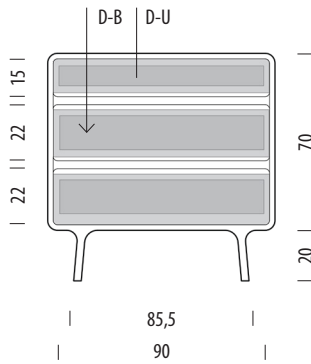

### Item no. 019

Assembled product

Internal storage	Width	Depth	Height
C-L	57	39	15-22
D-M	54	35	11
C-R	57	39	15-22
CH-RC	14		5

- ▲ Shelves indicated with triangle arrows are height-adjustable and removable.
- ▼

## Basic info

**Design** Salih Teskeredžić

**Product size** W: 90, D: 45, H: 110

**Packaging** W: 92, D: 47, H: 115

**Volume** 0,50 m<sup>3</sup>

**Net weight** 47,7 kg

**Gross weight** 54,9 kg

### Item no. 01C

Assembled product

Internal storage	Width	Depth	Height
D	81	35	8
C-U	86	39	27-33
C-B	86	39	28-35

- ▲ Shelves indicated with triangle arrows are height-adjustable and removable.
- ▼

## Basic info

<b>Design</b>	Salih Teskeredžić
<b>Product size</b>	W: 90, D: 45, H: 90
<b>Packaging</b>	W: 92, D: 47, H: 95
<b>Volume</b>	0,41 m <sup>3</sup>
<b>Net weight</b>	48,2 kg
<b>Gross weight</b>	55 kg