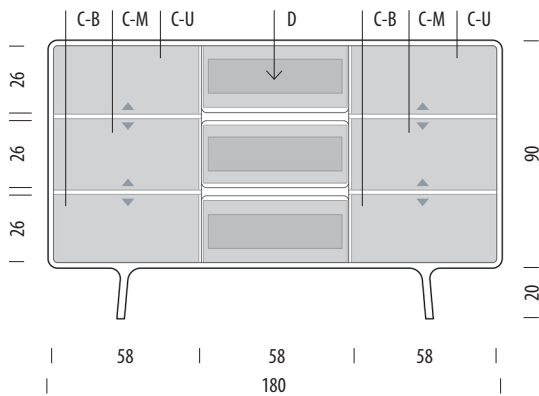

## Basic info

**Design** Salih Teskeredžić

**Product size** W: 180, D: 45, H: 110

**Packaging** W: 182, D: 47, H: 115

**Volume** 0,98 m<sup>3</sup>

**Net weight** 91,5 kg

**Gross weight** 101 kg

### Item no. 01E

Assembled product

Internal storage	Width	Depth	Height
C-U	58	39	24-31
C-M	58	39	21-34
C-B	58	39	23-29
D (each)	53	35	14

▲ Shelves indicated with triangle arrows are height-adjustable and removable.  
▼