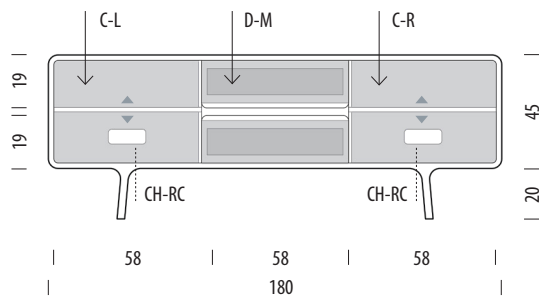

### Item no. 162

Assembled product

Internal storage	Width	Depth	Height
C-L	47	39	15-22
D-M	44	35	11
C-R	47	39	15-22
CH-RC	14		5

- ▲ Shelves indicated with triangle arrows are height-adjustable and removable.

## Basic info

**Design** Salih Teskeredžić

**Product size** W: 180, D: 45, H: 65

**Packaging** W: 182, D: 47, H: 70

**Volume** 0,60 m<sup>3</sup>

**Net weight** 61,4 kg

**Gross weight** 70,9 kg

### Item no. 019

Assembled product

Internal storage	Width	Depth	Height
C-L	57	39	15-22
D-M	54	35	11
C-R	57	39	15-22
CH-RC	14		5

- ▲ Shelves indicated with triangle arrows are height-adjustable and removable.
- ▼