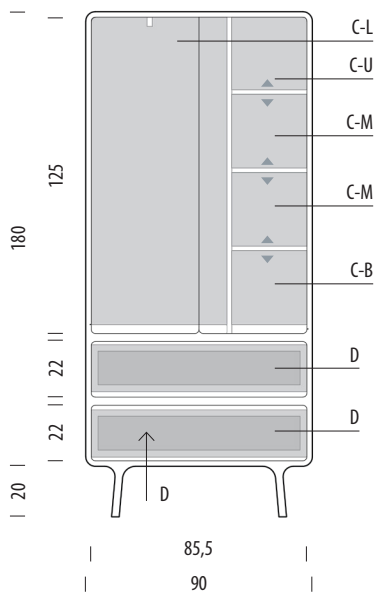

### Item no. 01E

Assembled product

Internal storage	Width	Depth	Height
C-U	58	39	24-31
C-M	58	39	21-34
C-B	58	39	23-29
D (each)	53	35	14

▲ Shelves indicated with triangle arrows are height-adjustable and removable.  
▼

## Basic info

**Design** Salih Teskeredžić

**Product size** W: 90, D: 45, H: 200

**Packaging** W: 92, D: 47, H: 205

**Volume** 0,89 m<sup>3</sup>

**Net weight** 92,7 kg

**Gross weight** 101,7 kg

### Item no. 01F

Assembled product

Internal storage	Width	Depth	Height
C-L	54	39	122
C-U	30	39	26-32
C-M	30	39	23-35
C-B	30	39	26-32
D (each)	53	35	14

▲ Shelves indicated with triangle arrows are height-adjustable and removable.

## Basic info

<b>Design</b>	Salih Teskeredžić
<b>Product size</b>	W: 53, D: 45, H: 43
<b>Packaging</b>	W: 55,5, D: 51,5, H: 48,5
<b>Volume</b>	0,14 m <sup>3</sup>
<b>Net weight</b>	15,3 kg
<b>Gross weight</b>	17,3 kg