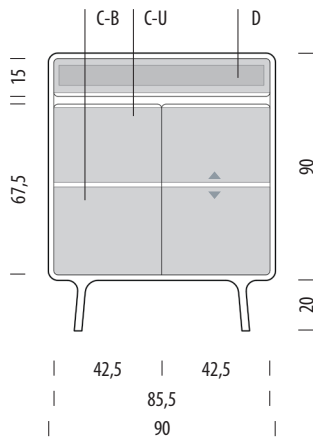

## Basic info

**Design** Salih Teskeredžić

**Product size** W: 180, D: 45, H: 65

**Packaging** W: 182, D: 47, H: 70

**Volume** 0,60 m<sup>3</sup>

**Net weight** 61,4 kg

**Gross weight** 70,9 kg

### Item no. 019

Assembled product

Internal storage	Width	Depth	Height
C-L	57	39	15-22
D-M	54	35	11
C-R	57	39	15-22
CH-RC	14		5

- ▲ Shelves indicated with triangle arrows are height-adjustable and removable.
- ▼

## Basic info

**Design** Salih Teskeredžić

**Product size** W: 90, D: 45, H: 110

**Packaging** W: 92, D: 47, H: 115

**Volume** 0,50 m<sup>3</sup>

**Net weight** 47,7 kg

**Gross weight** 54,9 kg

### Item no. 01C

Assembled product

Internal storage	Width	Depth	Height
D	81	35	8
C-U	86	39	27-33
C-B	86	39	28-35

- ▲ Shelves indicated with triangle arrows are height-adjustable and removable.
- ▼