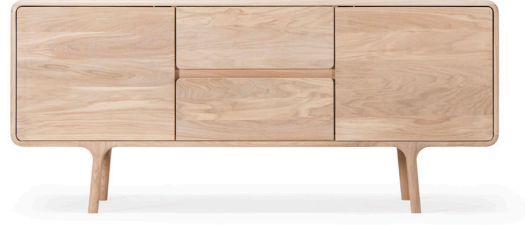

Fawn sideboard 150

Body Solid oak

Version: 1-8-2021

Basic info

Design Salih Teskeredžić

Product size W: 150, D: 45, H: 65

Packaging W: 152, D: 51, H: 70

Volume 0,54 m³

Net weight 51,4 kg

Gross weight 58,6 kg

Item no. 162

Assembled product

Internal storage	Width	Depth	Height
C-L	47	39	15-22
D-M	44	35	11
C-R	47	39	15-22
CH-RC	14		5

- ▲ Shelves indicated with triangle arrows are height-adjustable and removable.