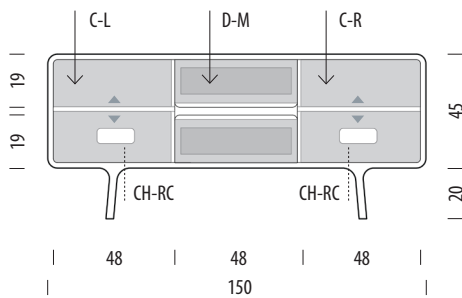

### Item no. 01B

Assembled product

Internal storage	Width	Depth	Height
D-L	65	35	14
D-M	65	35	11
D-R	65	35	14

## Basic info

**Design** Salih Teskeredžić

**Product size** W: 150, D: 45, H: 65

**Packaging** W: 152, D: 51, H: 70

**Volume** 0,54 m<sup>3</sup>

**Net weight** 51,4 kg

**Gross weight** 58,6 kg

### Item no. 162

Assembled product

Internal storage	Width	Depth	Height
C-L	47	39	15-22
D-M	44	35	11
C-R	47	39	15-22
CH-RC	14		5

- ▲ Shelves indicated with triangle arrows are height-adjustable and removable.