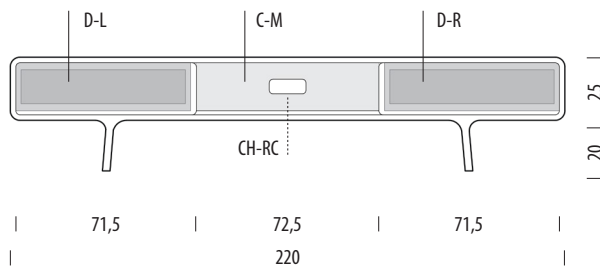

#### Dimensions (tolerances)

The dimensions shown are indicative, they may vary due to the natural properties of wood, season, or manufacturing processes. Deviations from the specified size may occur, usually no more than 1 cm.

### Drawings reference - Internal storage symbols

---

<b>Space</b>	C - Compartment
	D - Drawer
	S - Shelf
	CH - Cable hole

<b>Position</b>	U - Upper
	M - Middle
	B - Bottom
	R - Right
L - Left	

<b>Shape</b>	RC - Rectangular
	CR - Circular

e.g. C-UR | Compartment - upper right  
D-BL | Drawer - bottom left  
CH-RC | Cable hole - rectangular

**Shelves** Shelves indicated with triangle arrows are height-adjustable and removable.

## Basic info

<b>Design</b>	Salih Teskeredžić
<b>Product size</b>	W: 220, D: 45, H: 45
<b>Packaging</b>	W: 222, D: 47, H: 50
<b>Volume</b>	0,52 m <sup>3</sup>
<b>Net weight</b>	43,6 kg
<b>Gross weight</b>	52,6 kg