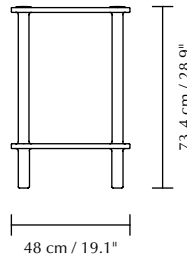

ITALIC | SIDEBOARD

Designed by Erno Dierckx

DIMENSIONS (H x W x D)

73.4 x 135 x 48 cm / 28.9 x 53.1 x 19.1"

MATERIAL

Solid oak, MDF, tempered glass and oak veneer

CONSTRUCTION

Wood: Solid oak and oak veneered MDF. Clear top coat finish. **Connections:** Minifix and threaded rods.

Cabinet doors: Tempered glass, with/without oak veneer

WEIGHT

Italic (2 oak doors): 51 kg / 112.4 lb

Italic (1 oak door, 1 glass door): 52 kg / 114.6 lb

Italic (2 glass doors): 51.5 kg / 113.5 lb

WEIGHT INCL. PACKAGING

Box 1: 58 kg / 127.9 lb

Box 2 (oak): 7 kg / 15.4 lb

Box 2 (glass): 8 kg / 17.6 lb

PACKAGING DIMENSIONS (L x W x H)

Box 1: 143 x 61.5 x 22.5 cm / 56.3 x 24.2 x 8.9"

Box 2 (oak): 66.5 x 56.5 x 2.5 cm / 26.2 x 22.2 x 1"

Box 2 (glass): 70.5 x 60.5 x 6.5 cm / 27.8 x 23.8 x 2.6"

ASSEMBLY TIME

20 min - video guide at umage.com

MEDIA KIT

Photos and press material

Download at umage.presscloud.com

ORDERING INFORMATION

Italic oak (2 oak doors)	#5523C5523-1
Italic oak (1 oak door, 1 glass door)	#5523C5523-2
Italic oak (2 glass doors)	#5523-2C5523-2
Italic dark oak (2 oak doors)	#5719C5719-1
Italic dark oak (1 oak door, 1 glass door)	#5719C5523-2
Italic dark oak (2 glass doors)	#5719-2C5523-2
Italic black oak (2 oak doors)	#5124C5124-1
Italic black oak (1 oak door, 1 glass door)	#5124C5523-2
Italic black oak (2 glass doors)	#5124-2C5523-2