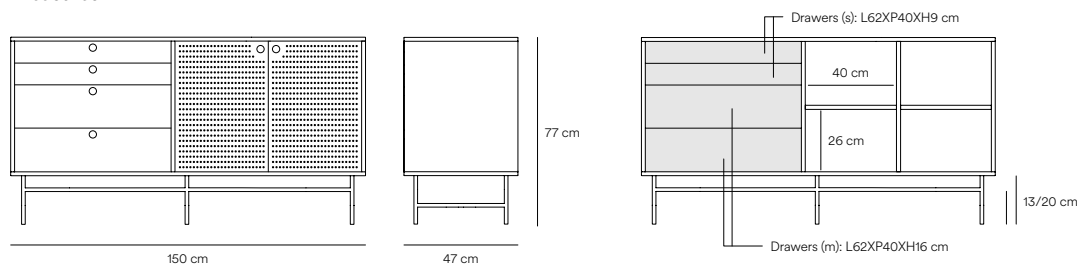

Designed by Cambres Design

Measures

Models

12923_TE

12921_TE

12922_TE

Finishes

Metallic leg's structure and doors