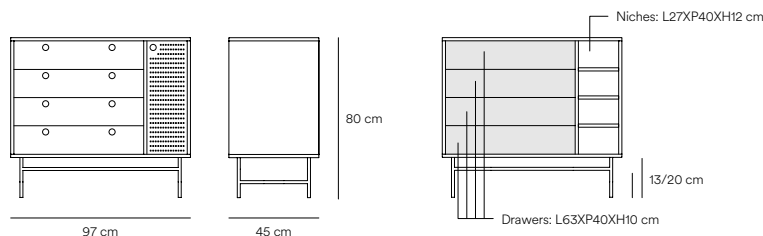

Designed by Cambres Design

Measures

Models

12740_TE

12738_TE

Finishes

Metallic leg's structure and doors

Laquered MDF body