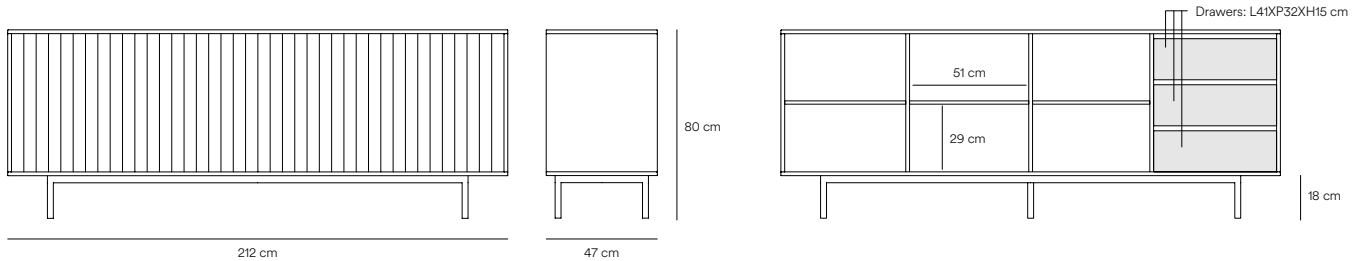

# Sierra Sideboard

Sierra collection is inspired by the mountainous depths, which perception of the volumes is influenced by the light fluctuations.

Sierra's singularity is the serrated texture, a distinctive feature of the collection. This range is realised MDF in various colours, allowing each piece of furniture to adapt to any kind of interior.

Designed by Cambres Design

Measures

Models

12856\_TE

12855\_TE

15982\_TE

Finishes

Legs structure