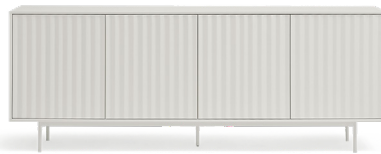

# Sierra Sideboard

Sierra collection is inspired by the mountainous depths, which perception of the volumes is influenced by the light fluctuations.

Sierra's singularity is the serrated texture, a distinctive feature of the collection. This range is realised MDF in various colours, allowing each piece of furniture to adapt to any kind of interior.

Designed by Cambres Design

Measures

Models

12856\_TE

12855\_TE

15982\_TE

Finishes

Legs structure

White

Black

Light gray  
Pantone: 421C

Laquered MDF body

White

Black

Light gray  
Pantone: 421C

Downloads