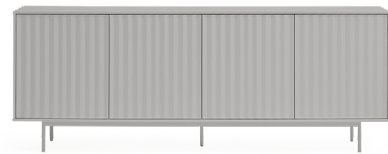

Designed by Cambres Design

Measures

Models

12856\_TE

12855\_TE

15982\_TE

Finishes

Legs structure

White

Black

Light gray  
Pantone: 421C

Laquered MDF body

White

Black

Light gray  
Pantone: 421C

Downloads