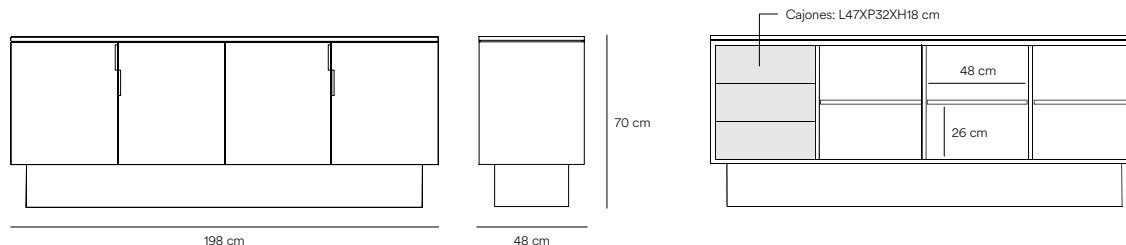

# Totem Sideboard

With its almost monolithic appearance, Totem invites us to contemplate it as if it were a sculptural work, transcending the limits between function and form.

Each of the pieces that make up the piece of furniture fits together precisely, giving rise to a clean volume that rests on a pedestal that forms the central foot.

Designed by Perez Ochando

Measures

Models

17306\_TE

17305\_TE

Finishes

Lacquered MDF body

Lacquered MDF interiors