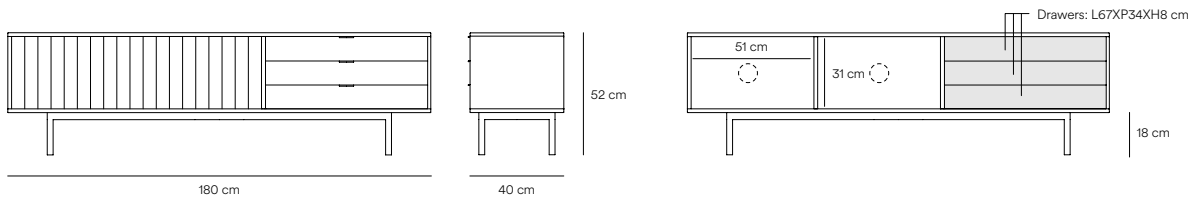

Sierra TV Bench 2

Sierra collection is inspired by the mountainous depths, which perception of the volumes is influenced by the light fluctuations.

Sierra's singularity is the serrated texture, a distinctive feature of the collection. This range is realised MDF in various colours, allowing each piece of furniture to adapt to any kind of interior.

Designed by Cambres Design

Measures

Models

12764_TE

12766_TE

15984_TE

Finishes

Legs structure