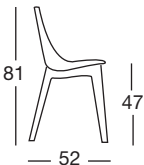

Art. 2805

scocca colore trasparente
transparent main body

Imballo: 2 pezzi - 2 colli
Packing: 2 pieces - 2 packages

Peso unitario Kg 5,600
Unit weight

Conforme EN 15373:2007
According to EN 15373:2007

COLORE SCOCCA piena glossy MAIN BODY COLOUR

Imballo: 2 pezzi - 2 colli
Packing: 2 pieces - 2 packages

Peso unitario Kg 5,100
Unit weight

Conforme EN 15373:2007
According to EN 15373:2007

made in Italy

Sede/Headquarters: 25030 Coccaglio (BS) Italy - Via G. Monauni, 12
Divisione Commerciale Italia: Tel. 0307718.760/765/770 - Fax 0307718.777
www.scabdesign.it - e-mail: italia@scab.it
Export Department: Phone +390307718.720/725/726 - Fax +390307718.700
www.scabitaly.com - e-mail: export@scabitaly.com