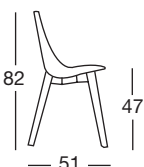

Art. 2806

scocca colore pieno
glossy main body

Imballo: 2 pezzi - 2 colli
Packing: 2 pieces - 2 packages

Peso unitario Kg 5,100
Unit weight

Conforme EN 15373:2007
According to EN 15373:2007

made in Italy