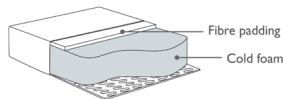

Praline

Product information

furninova

Praline

Sizes*

Footstool with
grip

Width • Depth • Height
47x47x41,5
0.09 m³

Footstool without
grip

Width • Depth • Height
47x47x41,5
0.09 m³

FOAM SOFT (COMFORT EU)

Seat

Cold foam covered with fibre padding.

FEATHER SOFT (COMFORT C2)

Seat

Cold foam with a feather top.

Upholstery