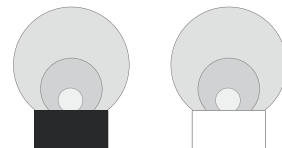

4700GGS 4700GGVWV

grau aussen
grau innen
grey outside
grey inside