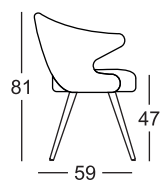

### TESSUTO / FABRIC

**T6 28**  
corda  
sand

**T3 25**  
grigio classico  
classic grey

**T5 27**  
zafferano  
saffron

**YOU**  
Art. 2803

Imballo: 1 pezzo  
Packing: 1 piece

Peso unitario Kg 8,900  
Unit weight

Misure imballo 66x61x85 cm  
Packing sizes

**ME**  
Art. 2804

Imballo: 1 pezzo  
Packing: 1 piece

Peso unitario Kg 7,000  
Unit weight

Misure imballo 66x61x85 cm  
Packing sizes

made in Italy

**SCAB DESIGN**  
since 1957