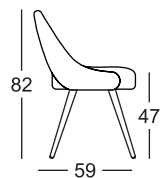

### TESSUTO / FABRIC

**T6 28**  
corda  
sand

**T3 25**  
grigio classico  
classic grey

**T5 27**  
zafferano  
saffron

**YOU**  
Art. 2803

Imballo: 1 pezzo  
Packing: 1 piece

Peso unitario Kg 8,900  
Unit weight

Misure imballo 66x61x85 cm  
Packing sizes

**ME**  
Art. 2804

Imballo: 1 pezzo  
Packing: 1 piece

Peso unitario Kg 7,000  
Unit weight

Misure imballo 66x61x85 cm  
Packing sizes

made in Italy

**SCAB DESIGN**  
since 1957