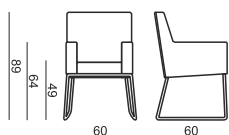

www.sits.eu
JANUARY 2016

ARMCHAIR LOW

ARMCHAIR

2 SEATER

CHAIR with ARMRESTS

CHAIR without ARMRESTS

UPHOLSTERY **FABRIC or LEATHER: FC - fix cover**

FEET **metal frame: chrome and painted black or grey**