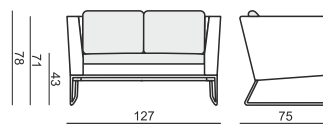

www.sits.eu
JANUARY 2016

ARMCHAIR LOW

ARMCHAIR

2 SEATER

CHAIR with ARMRESTS

CHAIR without ARMRESTS

UPHOLSTERY **FABRIC or LEATHER: FC - fix cover**

FEET **metal frame: chrome and painted black or grey**