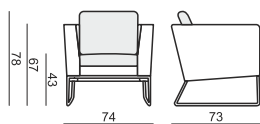

www.sits.eu
JANUARY 2016

ARMCHAIR LOW

ARMCHAIR

2 SEATER

CHAIR with ARMRESTS

CHAIR without ARMRESTS

UPHOLSTERY **FABRIC or LEATHER: FC - fix cover**

FEET **metal frame: chrome and painted black or grey**