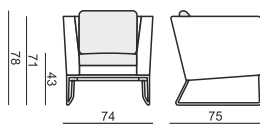

www.sits.eu
JANUARY 2016

ARMCHAIR LOW

ARMCHAIR

2 SEATER

CHAIR with ARMRESTS

CHAIR without ARMRESTS

UPHOLSTERY **FABRIC or LEATHER: FC - fix cover**

FEET **metal frame: chrome and painted black or grey**