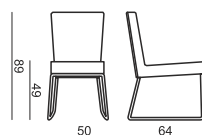

www.sits.eu
JANUARY 2016

ARMCHAIR LOW

ARMCHAIR

2 SEATER

CHAIR with ARMRESTS

CHAIR without ARMRESTS

UPHOLSTERY **FABRIC or LEATHER: FC - fix cover**

FEET **metal frame: chrome and painted black or grey**