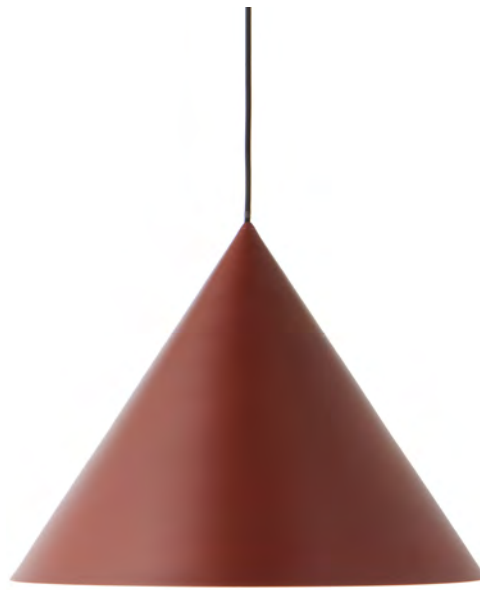

GREY (MATT)
GREY CORD
ART.NO. 1493 276001

BLACK (MATT)
BLACK CORD
ART.NO. 1493 65001

WHITE (MATT)
WHITE CORD
ART.NO. 1493 66001

DUST RED (MATT)
BLACK CORD
ART.NO. 1493 5005001

BENJAMIN

- METAL PENDANT
- Ø30 CM / HEIGHT 22 CM
- FABRIC CORD (300 CM)
- INCL METAL CANOPY (SAME COLOUR AS PENDANT)
- RECOMMENDED BULB (NOT INCL.): E27 MAX. 25W. ENERGY CLASS A-E
- DESIGNER: BENNY FRANDSEN

GREY (MATT)
GREY CORD
ART.NO. 1532 276001

DUST RED (MATT)
BLACK CORD
ART.NO. 1532 5005001

WHITE (MATT)
WHITE CORD
ART.NO. 1532 66001

BLACK (MATT)
BLACK CORD
ART.NO. 1532 65001

BENJAMIN XL

- METAL PENDANT
- Ø46 CM / HEIGHT 35 CM
- FABRIC CORD (300 CM)
- INCL METAL CANOPY (SAME COLOUR AS PENDANT)
- RECOMMENDED BULB (NOT INCL.): E27 MAX. 25W. ENERGY CLASS A-E
- DESIGNER: BENNY FRANDSEN

BLACK (MATT)
BLACK CORD
ART.NO. 2493 65011

GREY (MATT)
GREY CORD
ART.NO. 2493 276011

DUST RED (MATT)
BLACK CORD
ART.NO. 2493 5005011

BENJAMIN

- METAL TABLE LAMP
- Ø20 CM / HEIGHT 46 CM
- FABRIC CORD (320 CM) WITH ON/OFF SWITCH
- RECOMMENDED BULB (NOT INCL.): E14 MAX. 25W. ENERGY CLASS A-E
- DESIGNER: BENNY FRANDSEN

BLACK (MATT)
BLACK CORD
ART.NO. 3493 65011

GREY (MATT)
GREY CORD
ART.NO. 3493 276011

DUST RED (MATT)
BLACK CORD
ART.NO. 3493 5005011

BENJAMIN

- METAL FLOOR LAMP
- Ø30 CM / HEIGHT 142 CM
- FABRIC CORD (470 CM) WITH ON/OFF FOOT SWITCH
- RECOMMENDED BULB (NOT INCL.): E27 MAX. 25W. ENERGY CLASS A-E
- DESIGNER: BENNY FRANDSEN