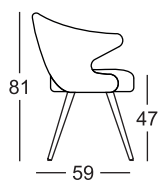

YOU
Art. 2803

Imballo: 1 pezzo
Packing: 1 piece

Peso unitario Kg 8,900
Unit weight

Misure imballo 66x61x85 cm
Packing sizes