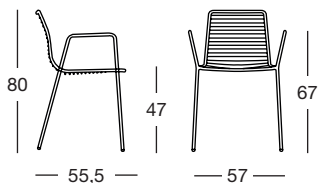

verniciato mattone
brick red coated

VV

verniciato verde tiglio
willow green coated

VZ

verniciato azzurro
light blue coated

Per poltrona e sedia Summer è disponibile il cuscino Art. 1495 10, in tessuto acrilico idrorepellente adatto per esterno. For Summer armchair and chair is available the cushion Art. 1495 10, in water repellent acrylic fabric, for outdoor use.

Summer — poltrona

Art. 2520

Imballo Packing	2 pezzi 2 pieces
Peso unitario Unit weight	Kg 6,300
Misure imballo Packing sizes	58x58x88 cm

Summer — sedia

Art. 2522

Imballo Packing	2 pezzi 2 pieces
Peso unitario Unit weight	Kg 5,600
Misure imballo Packing sizes	61x53x87 cm

Summer — sgabello

Art. 2535

Imballo Packing	2 pezzi 2 pieces
Peso unitario Unit weight	Kg 6,100
Misure imballo Packing sizes	57x51x103 cm

made in Italy

SCAB DESIGN
since 1957

Sede/Headquarters: 25030 Coccaglio (BS) Italy - Via G. Monauni, 12
Divisione Commerciale Italia: Tel. 0307718.755 - italia@scab.it
Export Department: Phone +390307718.715 - export@scabitaly.com
www.scabdesign.it