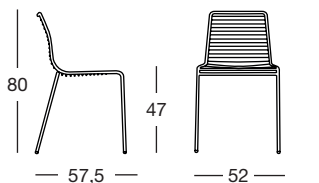

verniciato mattone
brick red coated

VV

verniciato verde tiglio
willow green coated

VZ

verniciato azzurro
light blue coated

Per poltrona e sedia Summer è disponibile il cuscino Art. 1495 10, in tessuto acrilico idrorepellente adatto per esterno. For Summer armchair and chair is available the cushion Art. 1495 10, in water repellent acrylic fabric, for outdoor use.

Summer — poltrona

Art. 2520

Imballo Packing	2 pezzi 2 pieces
Peso unitario Unit weight	Kg 6,300
Misure imballo Packing sizes	58x58x88 cm

Summer — sedia

Art. 2522

Imballo Packing	2 pezzi 2 pieces
Peso unitario Unit weight	Kg 5,600
Misure imballo Packing sizes	61x53x87 cm

Summer — sgabello

Art. 2535

Imballo Packing	2 pezzi 2 pieces
Peso unitario Unit weight	Kg 6,100
Misure imballo Packing sizes	57x51x103 cm

made in Italy

SCAB DESIGN
since 1957

Sede/Headquarters: 25030 Coccaglio (BS) Italy - Via G. Monauni, 12
Divisione Commerciale Italia: Tel. 0307718.755 - italia@scab.it
Export Department: Phone +390307718.715 - export@scabitaly.com
www.scabdesign.it