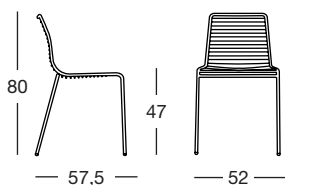

verniciato
mattone
brick red
coated

VV

verniciato
verde tiglio
willow green
coated

VZ

verniciato
azzurro
light blue
coated

Per poltrona e sedia Summer è disponibile il cuscino Art. 1495 10, in tessuto acrilico idrorepellente adatto per esterno. For Summer armchair and chair is available the cushion Art. 1495 10, in water repellent acrylic fabric, for outdoor use.

Summer — poltrona

Art. 2520

Imballo Packing	2 pezzi 2 pieces
Peso unitario Unit weight	Kg 6,300
Misure imballo Packing sizes	58x58x88 cm

Summer — sedia

Art. 2522

Imballo Packing	2 pezzi 2 pieces
Peso unitario Unit weight	Kg 5,600
Misure imballo Packing sizes	61x53x87 cm

Summer — sgabello

Art. 2535

Imballo Packing	2 pezzi 2 pieces
Peso unitario Unit weight	Kg 6,100
Misure imballo Packing sizes	57x51x103 cm

made in Italy

SCAB DESIGN
since 1957

Sede/Headquarters: 25030 Coccaglio (BS) Italy - Via G. Monauni, 12
Divisione Commerciale Italia: Tel. 0307718.755 - italia@scab.it
Export Department: Phone +390307718.715 - export@scabitaly.com
www.scabdesign.it