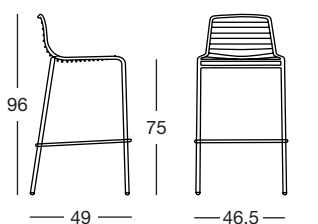

Summer — poltrona

Art. 2520

Imballo Packing	2 pezzi 2 pieces
Peso unitario Unit weight	Kg 6,300
Misure imballo Packing sizes	58x58x88 cm

Summer — sedia

Art. 2522

Imballo Packing	2 pezzi 2 pieces
Peso unitario Unit weight	Kg 5,600
Misure imballo Packing sizes	61x53x87 cm

Summer — sgabello

Art. 2535

Imballo Packing	2 pezzi 2 pieces
Peso unitario Unit weight	Kg 6,100
Misure imballo Packing sizes	57x51x103 cm

made in Italy

SCAB DESIGN
since 1957

Sede/Headquarters: 25030 Coccaglio (BS) Italy - Via G. Monauni, 12
Divisione Commerciale Italia: Tel. 0307718.755 - italia@scab.it
Export Department: Phone +390307718.715 - export@scabitaly.com
www.scabdesign.it