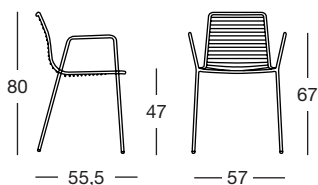

verniciato
mattone
brick red
coated

VV

verniciato
verde tiglio
willow green
coated

VZ

verniciato
azzurro
light blue
coated

Per poltrona e sedia Summer è disponibile il cuscino Art. 1495 10, in tessuto acrilico idrorepellente adatto per esterno. For Summer armchair and chair is available the cushion Art. 1495 10, in water repellent acrylic fabric, for outdoor use.

Summer — poltrona

Art. 2520

Imballo Packing	2 pezzi 2 pieces
Peso unitario Unit weight	Kg 6,300
Misure imballo Packing sizes	58x58x88 cm

Summer — sedia

Art. 2522

Imballo Packing	2 pezzi 2 pieces
Peso unitario Unit weight	Kg 5,600
Misure imballo Packing sizes	61x53x87 cm

Summer — sgabello

Art. 2535

Imballo Packing	2 pezzi 2 pieces
Peso unitario Unit weight	Kg 6,100
Misure imballo Packing sizes	57x51x103 cm

made in Italy

SCAB DESIGN
since 1957

Sede/Headquarters: 25030 Coccaglio (BS) Italy - Via G. Monauni, 12
Divisione Commerciale Italia: Tel. 0307718.755 - italia@scab.it
Export Department: Phone +390307718.715 - export@scabitaly.com
www.scabdesign.it