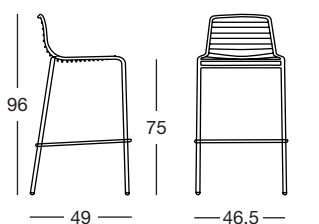

Summer — poltrona

Art. 2520

Imballo Packing	2 pezzi 2 pieces
Peso unitario Unit weight	Kg 6,300
Misure imballo Packing sizes	58x58x88 cm

Summer — sedia

Art. 2522

Imballo Packing	2 pezzi 2 pieces
Peso unitario Unit weight	Kg 5,600
Misure imballo Packing sizes	61x53x87 cm

Summer — sgabello

Art. 2535

Imballo Packing	2 pezzi 2 pieces
Peso unitario Unit weight	Kg 6,100
Misure imballo Packing sizes	57x51x103 cm

made in Italy

SCAB DESIGN
since 1957

Sede/Headquarters: 25030 Coccaglio (BS) Italy - Via G. Monauni, 12
Divisione Commerciale Italia: Tel. 0307718.755 - italia@scab.it
Export Department: Phone +390307718.715 - export@scabitaly.com
www.scabdesign.it