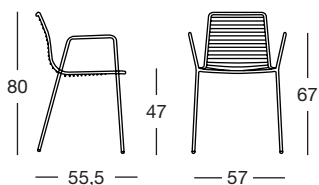

verniciato
mattone
brick red
coated

VV

verniciato
verde tiglio
willow green
coated

VZ

verniciato
azzurro
light blue
coated

Per poltrona e sedia Summer è disponibile il cuscino Art. 1495 10, in tessuto acrilico idrorepellente adatto per esterno. For Summer armchair and chair is available the cushion Art. 1495 10, in water repellent acrylic fabric, for outdoor use.

Summer — poltrona

Art. 2520

Imballo Packing	2 pezzi 2 pieces
Peso unitario Unit weight	Kg 6,300
Misure imballo Packing sizes	58x58x88 cm

Summer — sedia

Art. 2522

Imballo Packing	2 pezzi 2 pieces
Peso unitario Unit weight	Kg 5,600
Misure imballo Packing sizes	61x53x87 cm

Summer — sgabello

Art. 2535

Imballo Packing	2 pezzi 2 pieces
Peso unitario Unit weight	Kg 6,100
Misure imballo Packing sizes	57x51x103 cm

made in Italy

SCAB DESIGN
since 1957

Sede/Headquarters: 25030 Coccaglio (BS) Italy - Via G. Monauni, 12
Divisione Commerciale Italia: Tel. 0307718.755 - italia@scab.it
Export Department: Phone +390307718.715 - export@scabitaly.com
www.scabdesign.it