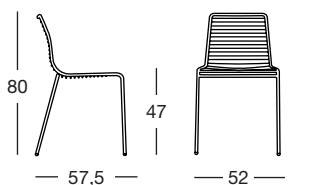

verniciato
mattone
brick red
coated

VV

verniciato
verde tiglio
willow green
coated

VZ

verniciato
azzurro
light blue
coated

Per poltrona e sedia Summer è disponibile il cuscino Art. 1495 10, in tessuto acrilico idrorepellente adatto per esterno. For Summer armchair and chair is available the cushion Art. 1495 10, in water repellent acrylic fabric, for outdoor use.

Summer — poltrona

Art. 2520

Imballo Packing	2 pezzi 2 pieces
Peso unitario Unit weight	Kg 6,300
Misure imballo Packing sizes	58x58x88 cm

Summer — sedia

Art. 2522

Imballo Packing	2 pezzi 2 pieces
Peso unitario Unit weight	Kg 5,600
Misure imballo Packing sizes	61x53x87 cm

Summer — sgabello

Art. 2535

Imballo Packing	2 pezzi 2 pieces
Peso unitario Unit weight	Kg 6,100
Misure imballo Packing sizes	57x51x103 cm

made in Italy

SCAB DESIGN
since 1957

Sede/Headquarters: 25030 Coccaglio (BS) Italy - Via G. Monauni, 12
Divisione Commerciale Italia: Tel. 0307718.755 - italia@scab.it
Export Department: Phone +390307718.715 - export@scabitaly.com
www.scabdesign.it