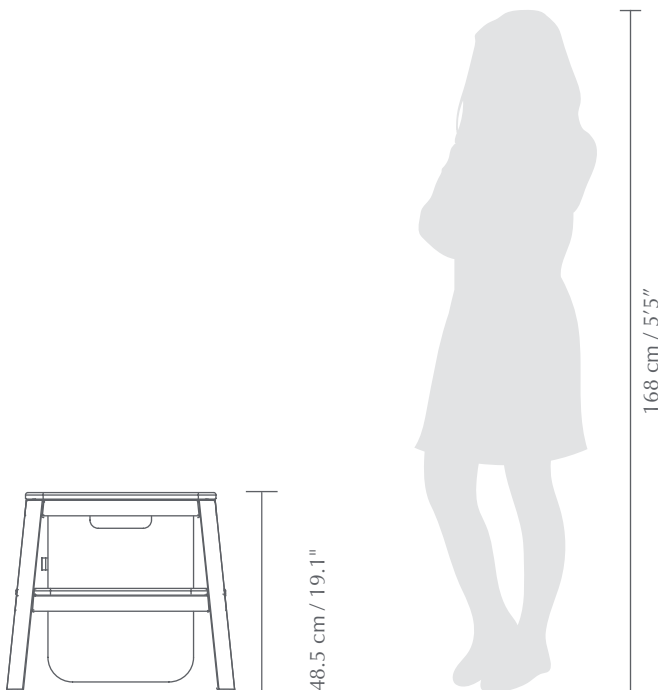

STEP IT UP | STEP STOOL

Designed by Jonas Søndergaard

DIMENSIONS

W x H x D: 55 x 48 x 38 cm / 21.9 x 19.1 x 15"

MATERIAL

Solid oak, MDF, Polyester and Hardwood

CONSTRUCTION

Frame: Painted solid hardwood. Legs: Painted solid hardwood. Plate: Painted MDF. Fabric: Washable polyester. Bag handles: Solid oak.

PACKAGING DIMENSIONS

(L x W x H): 58 x 48 x 17.5 cm / 22.8 x 18.9 x 6.9"

ASSEMBLY TIME

30 min - video guide at umage.com

MEDIA KIT

Photos and press material
Download at umagepress.com

ORDERING INFORMATION

Step It Up pearl white	#5414
Step It Up anthracite grey	#5415
Step It Up ruby red	#5416
Step It Up saffron yellow	#5617

Colour variations

pearl white
(RAL: 9001)

anthracite grey
(RAL: 7016)

ruby red
(RAL: 3032)

saffron yellow
(RAL: 1004)

STEP IT UP | STEP STOOL

Designed by Jonas Søndergaard

UMAGE