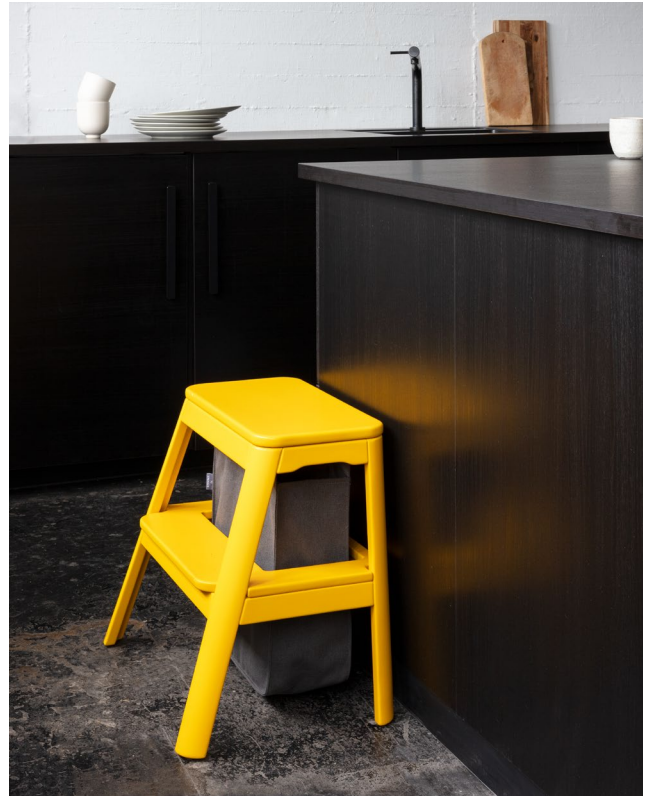

STEP IT UP | STEP STOOL

Designed by Jonas Søndergaard

DIMENSIONS

W x H x D: 55 x 48 x 38 cm / 21.9 x 19.1 x 15"

MATERIAL

Solid oak, MDF, Polyester and Hardwood

CONSTRUCTION

Frame: Painted solid hardwood. Legs: Painted solid hardwood. Plate: Painted MDF. Fabric: Washable polyester. Bag handles: Solid oak.

Colour variations

pearl white
(RAL: 9001)

anthracite grey
(RAL: 7016)

ruby red
(RAL: 3032)

saffron yellow
(RAL: 1004)

STEP IT UP | STEP STOOL

Designed by Jonas Søndergaard

UMAGE