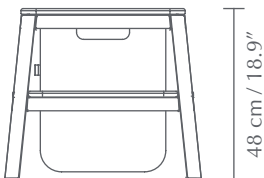

STEP IT UP | STEP STOOL

Designed by Jonas Søndergaard

DIMENSIONS

W x H x D: 55 x 48 x 38 cm / 21.9 x 19.1 x 15"

MATERIAL

Solid oak, MDF, Polyester and Hardwood

CONSTRUCTION

Frame: Painted solid hardwood. Legs: Painted solid hardwood. Plate: Painted MDF. Fabric: Washable polyester. Bag handles: Solid oak.

PACKAGING DIMENSIONS

(L x W x H): 58 x 48 x 17.5 cm / 22.8 x 18.9 x 6.9"

ASSEMBLY TIME

30 min - video guide at umage.com

MEDIA KIT

Photos and press material
Download at umagepress.com

ORDERING INFORMATION

Step It Up pearl white	#5414
Step It Up anthracite grey	#5415
Step It Up ruby red	#5416
Step It Up saffron yellow	#5617