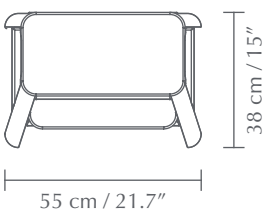

STEP IT UP | STEP STOOL

Designed by Jonas Søndergaard

DIMENSIONS

W x H x D: 55 x 48 x 38 cm / 21.9 x 19.1 x 15"

MATERIAL

Solid oak, MDF, Polyester and Hardwood

CONSTRUCTION

Frame: Painted solid hardwood. Legs: Painted solid hardwood. Plate: Painted MDF. Fabric: Washable polyester. Bag handles: Solid oak.

PACKAGING DIMENSIONS

(L x W x H): 58 x 48 x 17.5 cm / 22.8 x 18.9 x 6.9"

ASSEMBLY TIME

30 min - video guide at umage.com

MEDIA KIT

Photos and press material
Download at umagepress.com

ORDERING INFORMATION

Step It Up pearl white	#5414
Step It Up anthracite grey	#5415
Step It Up ruby red	#5416
Step It Up saffron yellow	#5617