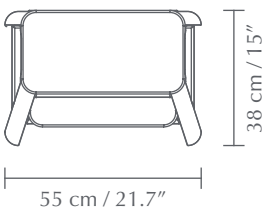

STEP IT UP | STEP STOOL

Designed by Jonas Søndergaard

DIMENSIONS

W x H x D: 55 x 48 x 38 cm / 21.9 x 19.1 x 15"

MATERIAL

Solid oak, MDF, Polyester and Hardwood

CONSTRUCTION

Frame: Painted solid hardwood. Legs: Painted solid hardwood. Plate: Painted MDF. Fabric: Washable polyester. Bag handles: Solid oak.

PACKAGING DIMENSIONS

(L x W x H): 58 x 48 x 17.5 cm / 22.8 x 18.9 x 6.9"

ASSEMBLY TIME

30 min - video guide at umage.com

MEDIA KIT

Photos and press material
Download at umagepress.com

ORDERING INFORMATION

Step It Up pearl white	#5414
Step It Up anthracite grey	#5415
Step It Up ruby red	#5416
Step It Up saffron yellow	#5617

Colour variations

pearl white
(RAL: 9001)

anthracite grey
(RAL: 7016)

ruby red
(RAL: 3032)

saffron yellow
(RAL: 1004)

STEP IT UP | STEP STOOL

Designed by Jonas Søndergaard

The specifications and dimensions are subject to change without notice. Document date: 19-12-2019 | info@umage.com | www.umage.com
Kongens Nytorv 15, DK-1050 Copenhagen K | +45 31 39 31 31 (tel) & 185 Wythe Ave 2FL, Brooklyn, NY 11249 | +1 646-790-7171 (tel)