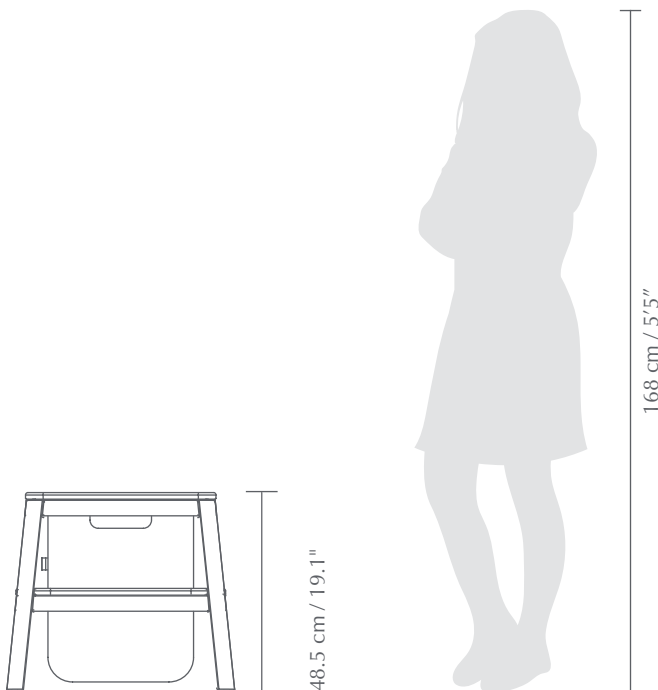

STEP IT UP | STEP STOOL

Designed by Jonas Søndergaard

DIMENSIONS

W x H x D: 55 x 48 x 38 cm / 21.9 x 19.1 x 15"

MATERIAL

Solid oak, MDF, Polyester and Hardwood

CONSTRUCTION

Frame: Painted solid hardwood. Legs: Painted solid hardwood. Plate: Painted MDF. Fabric: Washable polyester. Bag handles: Solid oak.

PACKAGING DIMENSIONS

(L x W x H): 58 x 48 x 17.5 cm / 22.8 x 18.9 x 6.9"

ASSEMBLY TIME

30 min - video guide at umage.com

MEDIA KIT

Photos and press material
Download at umagepress.com

ORDERING INFORMATION

Step It Up pearl white	#5414
Step It Up anthracite grey	#5415
Step It Up ruby red	#5416
Step It Up saffron yellow	#5617

Colour variations

pearl white
(RAL: 9001)

anthracite grey
(RAL: 7016)

ruby red
(RAL: 3032)

saffron yellow
(RAL: 1004)

STEP IT UP | STEP STOOL

Designed by Jonas Søndergaard

The specifications and dimensions are subject to change without notice. Document date: 19-12-2019 | info@umage.com | www.umage.com
Kongens Nytorv 15, DK-1050 Copenhagen K | +45 31 39 31 31 (tel) & 185 Wythe Ave 2FL, Brooklyn, NY 11249 | +1 646-790-7171 (tel)