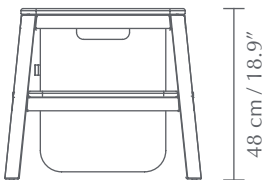

STEP IT UP | STEP STOOL

Designed by Jonas Søndergaard

DIMENSIONS

W x H x D: 55 x 48 x 38 cm / 21.9 x 19.1 x 15"

MATERIAL

Solid oak, MDF, Polyester and Hardwood

CONSTRUCTION

Frame: Painted solid hardwood. Legs: Painted solid hardwood. Plate: Painted MDF. Fabric: Washable polyester. Bag handles: Solid oak.

PACKAGING DIMENSIONS

(L x W x H): 58 x 48 x 17.5 cm / 22.8 x 18.9 x 6.9"

ASSEMBLY TIME

30 min - video guide at umage.com

MEDIA KIT

Photos and press material
Download at umagepress.com

ORDERING INFORMATION

Step It Up pearl white	#5414
Step It Up anthracite grey	#5415
Step It Up ruby red	#5416
Step It Up saffron yellow	#5617

Colour variations

pearl white
(RAL: 9001)

anthracite grey
(RAL: 7016)

ruby red
(RAL: 3032)

saffron yellow
(RAL: 1004)

STEP IT UP | STEP STOOL

Designed by Jonas Søndergaard

The specifications and dimensions are subject to change without notice. Document date: 19-12-2019 | info@umage.com | www.umage.com
Kongens Nytorv 15, DK-1050 Copenhagen K | +45 31 39 31 31 (tel) & 185 Wythe Ave 2FL, Brooklyn, NY 11249 | +1 646-790-7171 (tel)