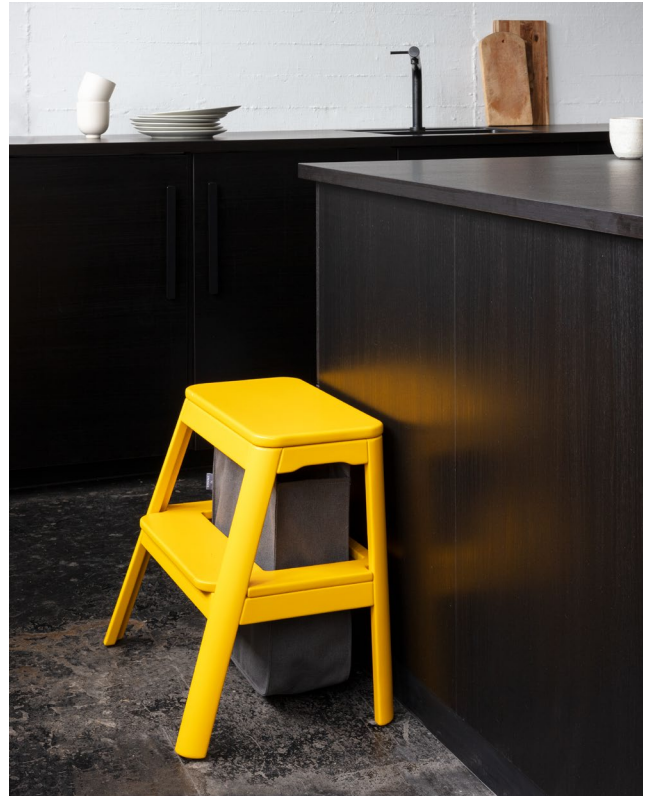

STEP IT UP | STEP STOOL

Designed by Jonas Søndergaard

DIMENSIONS

W x H x D: 55 x 48 x 38 cm / 21.9 x 19.1 x 15"

MATERIAL

Solid oak, MDF, Polyester and Hardwood

CONSTRUCTION

Frame: Painted solid hardwood. Legs: Painted solid hardwood. Plate: Painted MDF. Fabric: Washable polyester. Bag handles: Solid oak.

Colour variations

pearl white
(RAL: 9001)

anthracite grey
(RAL: 7016)

ruby red
(RAL: 3032)

saffron yellow
(RAL: 1004)

STEP IT UP | STEP STOOL

Designed by Jonas Søndergaard

The specifications and dimensions are subject to change without notice. Document date: 19-12-2019 | info@umage.com | www.umage.com
Kongens Nytorv 15, DK-1050 Copenhagen K | +45 31 39 31 31 (tel) & 185 Wythe Ave 2FL, Brooklyn, NY 11249 | +1 646-790-7171 (tel)