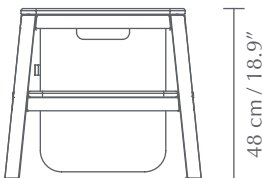

STEP IT UP | STEP STOOL

Designed by Jonas Søndergaard

DIMENSIONS

W x H x D: 55 x 48 x 38 cm / 21.9 x 19.1 x 15"

MATERIAL

Solid oak, MDF, Polyester and Hardwood

CONSTRUCTION

Frame: Painted solid hardwood. Legs: Painted solid hardwood. Plate: Painted MDF. Fabric: Washable polyester. Bag handles: Solid oak.

PACKAGING DIMENSIONS

(L x W x H): 58 x 48 x 17.5 cm / 22.8 x 18.9 x 6.9"

ASSEMBLY TIME

30 min - video guide at umage.com

MEDIA KIT

Photos and press material
Download at umagepress.com

ORDERING INFORMATION

Step It Up pearl white	#5414
Step It Up anthracite grey	#5415
Step It Up ruby red	#5416
Step It Up saffron yellow	#5617

55 cm / 21.7"

Colour variations

pearl white
(RAL: 9001)

anthracite grey
(RAL: 7016)

ruby red
(RAL: 3032)

saffron yellow
(RAL: 1004)

STEP IT UP | STEP STOOL

Designed by Jonas Søndergaard