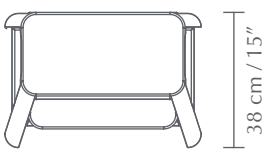

STEP IT UP | STEP STOOL

Designed by Jonas Søndergaard

DIMENSIONS

W x H x D: 55 x 48 x 38 cm / 21.9 x 19.1 x 15"

MATERIAL

Solid oak, MDF, Polyester and Hardwood

CONSTRUCTION

Frame: Painted solid hardwood. Legs: Painted solid hardwood. Plate: Painted MDF. Fabric: Washable polyester. Bag handles: Solid oak.

PACKAGING DIMENSIONS

(L x W x H): 58 x 48 x 17.5 cm / 22.8 x 18.9 x 6.9"

ASSEMBLY TIME

30 min - video guide at umage.com

MEDIA KIT

Photos and press material
Download at umagepress.com

ORDERING INFORMATION

Step It Up pearl white	#5414
Step It Up anthracite grey	#5415
Step It Up ruby red	#5416
Step It Up saffron yellow	#5617

55 cm / 21.7"

Colour variations

pearl white
(RAL: 9001)

anthracite grey
(RAL: 7016)

ruby red
(RAL: 3032)

saffron yellow
(RAL: 1004)

STEP IT UP | STEP STOOL

Designed by Jonas Søndergaard