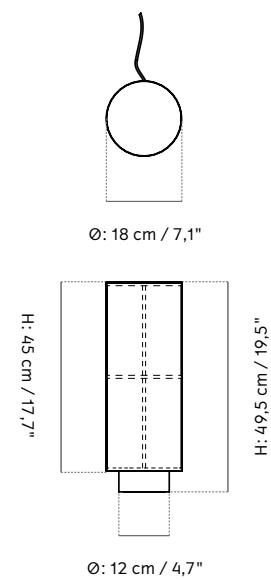

TECHNICAL SPECIFICATIONS

PRODUCT TYPE
Table lamp

ENVIRONMENT
Indoor

DIMENSIONS
H: 49,5 cm / 19,5"
Ø: 18 cm / 7,1"

PRODUCTION PROCESS
Welded steel frame with a hand-made shade and sandblasted wood base.

COLOURS
White, ash

MATERIALS
Steel, linen, PS plastic, ash.
Thickness of line may vary giving a slightly different light.

WEIGHT
1,88 kg / 4,14 lb

VOLTAGE
220 – 240 V / 110 V

LIGHT SOURCE & ENERGY EFFICIENCY CLASS
E27 (CE) - 1 pcs
E26 (US) - 1 pcs

LIGHT SPECIFICATION
N / A

DIMMER
Yes

CANOPY
N / A

CORD MATERIAL AND COLOUR
Black textile, black plug.

CORD LENGTH
200 cm / 78,7"

CLASSIFICATION
IP20

CERTIFICATIONS
CE certified, tests can be obtained upon request.

PACKAGING TYPE
Gift box

PACKAGING MEASUREMENTS (H x W x D)
53,5 cm x 24 cm x 24 cm / 21,1" x 9,4" x 9,4"

MATERIALS & MAINTENANCE
Please visit [menuspace.com](https://www.menuspace.com) for materials and care and maintenance instructions.