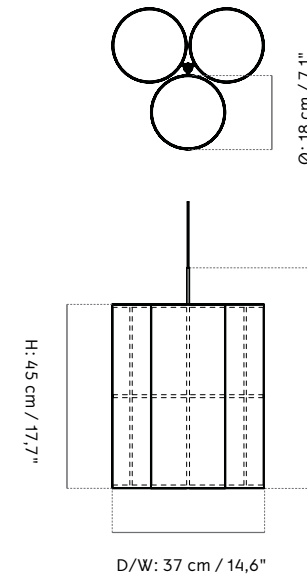

Hashira Pendant, Cluster

BY NORM ARCHITECTS

Translucent, cylindrical fabric shade with metal frame, textile cord.

PRODUCT OPTIONS

SMALL

LARGE

Hashira Pendant, Cluster

BY NORM ARCHITECTS

TECHNICAL SPECIFICATIONS

PRODUCT TYPE
Pendant

ENVIRONMENT
Indoor

DIMENSIONS

Small
H: 60 cm / 23,6"
Ø: 37 cm / 14,6"

Large
H: 90 cm / 35,4"
Ø: 61,5 cm / 24,2"

PRODUCTION PROCESS
Welded steel frame with a hand-made shade.

COLOURS
White, bronzed brass.

MATERIALS
Steel, linen, PS plastic.
Thickness of line may vary giving a slightly different light.

WEIGHT
Small: 3,48 kg / 7,67 lb
Large: 7,26 kg / 16 lb

VOLTAGE
220 - 240 V / 110 V

LIGHT SOURCE & ENERGY EFFICIENCY CLASS
E27 (CE) - 3 pcs (Small), 6 pcs (Large)
E26 (US) - 3 pcs (Small), 6 pcs (Large)

LIGHT SPECIFICATION
N / A

DIMMER
No. The lamp can be connected to a dimmer system.

CANOPY
Yes, ABS, black
Ø: 11,5 cm / 4,5"
H: 3,8 cm / 1,5"

CORD MATERIAL AND COLOUR
Textile, black, with safe wire.

CORD LENGTH
500 cm / 197"

CLASSIFICATION
IP20

CERTIFICATIONS
CE certified, tests can be obtained upon request.

PACKAGING TYPE
Brown box

PACKAGING MEASUREMENTS (H x W x D)

Small
43,5 cm x 43,5 cm x 49 cm / 9,4" x 9,4" x 19,3"

Large
67,5 cm x 67,5 cm x 78 cm / 26,6" x 26,6" x 30,7"

MATERIALS & MAINTENANCE
Please visit menuspace.com for materials and care and maintenance instructions.

SMALL

LARGE