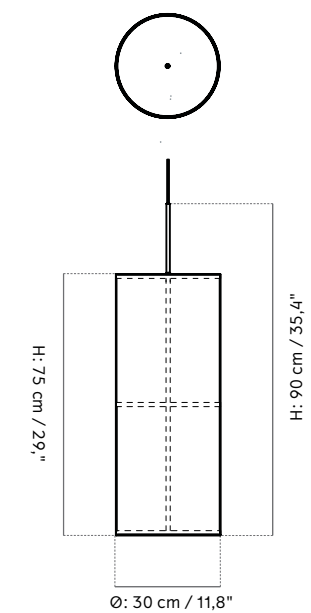

Large
H: 90 cm / 35,4"
Ø: 30 cm / 11,8"

PRODUCTION PROCESS
Welded steel frame with a hand-made shade.

COLOURS
White, bronzed brass

MATERIALS
Steel, linen, PS plastic.
Thickness of line may vary giving a slightly different light.

CORD LENGTH
500 cm / 197"

CLASSIFICATION
IP20

CERTIFICATIONS
CE certified, tests can be obtained upon request.

PACKAGING TYPE
Small: Gift box
Large: Brown box

PACKAGING MEASUREMENTS (H x W x D)
Small
24 cm x 24 cm x 50 cm / 9,4" x 9,4" x 19,7"

Large
37 cm x 37 cm x 80 cm
14,6" x 14,6" x 31,5"

MATERIALS & MAINTENANCE
Please visit menuspace.com for materials and care and maintenance instructions.

SMALL

LARGE

Hashira Pendant, Cluster

BY NORM ARCHITECTS

Hashira Pendant, Cluster

BY NORM ARCHITECTS

TECHNICAL SPECIFICATIONS

PRODUCT TYPE
Pendant

ENVIRONMENT
Indoor

DIMENSIONS

Small
H: 60 cm / 23,6"
Ø: 37 cm / 14,6"

Large
H: 90 cm / 35,4"
Ø: 61,5 cm / 24,2"