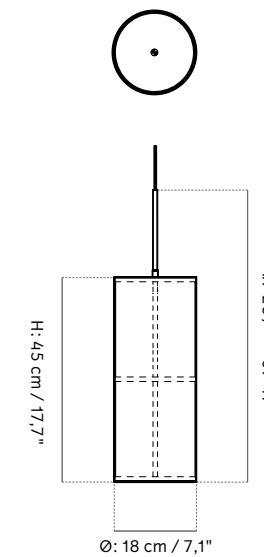

Large
H: 90 cm / 35,4"
Ø: 30 cm / 11,8"

PRODUCTION PROCESS
Welded steel frame with a hand-made shade.

COLOURS
White, bronzed brass

MATERIALS
Steel, linen, PS plastic.
Thickness of line may vary giving a slightly different light.

CORD LENGTH
500 cm / 197"

CLASSIFICATION
IP20

CERTIFICATIONS
CE certified, tests can be obtained upon request.

PACKAGING TYPE
Small: Gift box
Large: Brown box

PACKAGING MEASUREMENTS (H x W x D)
Small
24 cm x 24 cm x 50 cm / 9,4" x 9,4" x 19,7"

Large
37 cm x 37 cm x 80 cm
14,6" x 14,6" x 31,5"

MATERIALS & MAINTENANCE
Please visit menuspace.com for materials and care and maintenance instructions.

SMALL

LARGE

Hashira Pendant, Cluster

BY NORM ARCHITECTS

Hashira Pendant, Cluster

BY NORM ARCHITECTS

TECHNICAL SPECIFICATIONS

PRODUCT TYPE
Pendant

ENVIRONMENT
Indoor

DIMENSIONS

Small
H: 60 cm / 23,6"
Ø: 37 cm / 14,6"

Large
H: 90 cm / 35,4"
Ø: 61,5 cm / 24,2"