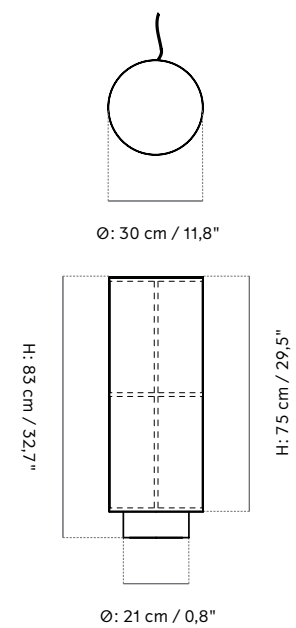

CORD LENGTH
200 cm / 78,7"

CLASSIFICATION
IP20

CERTIFICATIONS
CE certified, tests can be obtained upon request.

PACKAGING TYPE
Gift box

PACKAGING MEASUREMENTS (H x W x D)
53,5 cm x 24 cm x 24 cm / 21,1" x 9,4" x 9,4"

BY NORM ARCHITECTS

TECHNICAL SPECIFICATIONS

PRODUCT TYPE
Floor lamp

ENVIRONMENT
Indoor

DIMENSIONS
H: 83 cm / 32,7"
Ø: 30 cm / 11,8"

PRODUCTION PROCESS
Welded steel frame with a hand-made shade and sandblasted wood base.

PACKAGING TYPE
Brown box

PACKAGING MEASUREMENTS (H x W x D)
37 cm x 37 cm x 88 cm / 14,6" x 14,6" x 34,6"

MATERIALS & MAINTENANCE
Please visit [menuspace.com](https://www.menuspace.com) for materials and care and maintenance instructions.

Hashira Pendant, Small, by Norm Architects
Hashira Pendant, Large, by Norm Architects

Hashira Pendant

BY NORM ARCHITECTS

TECHNICAL SPECIFICATIONS

PRODUCT TYPE
Pendant

ENVIRONMENT
Indoor

DIMENSIONS

Small
H: 60 cm / 23,6"
Ø: 18 cm / 7,1"