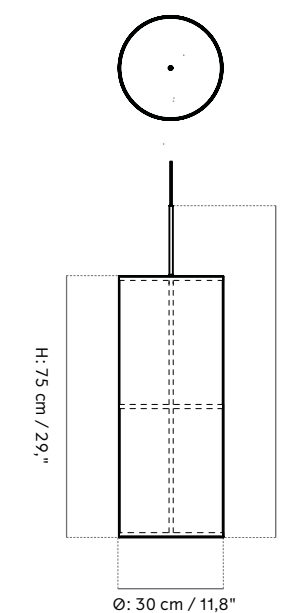

Large
H: 90 cm / 35,4"
Ø: 30 cm / 11,8"

PRODUCTION PROCESS
Welded steel frame with a hand-made shade.

COLOURS
White, bronzed brass

MATERIALS
Steel, linen, PS plastic.
Thickness of line may vary giving a slightly different light.

CORD LENGTH
500 cm / 197"

CLASSIFICATION
IP20

CERTIFICATIONS
CE certified, tests can be obtained upon request.

PACKAGING TYPE
Small: Gift box
Large: Brown box

PACKAGING MEASUREMENTS (H x W x D)
Small
24 cm x 24 cm x 50 cm / 9,4" x 9,4" x 19,7"

Large
37 cm x 37 cm x 80 cm
14,6" x 14,6" x 31,5"

MATERIALS & MAINTENANCE
Please visit menuspace.com for materials and care and maintenance instructions.

SMALL

LARGE

Hashira Pendant, Cluster

BY NORM ARCHITECTS

Hashira Pendant, Cluster

BY NORM ARCHITECTS

TECHNICAL SPECIFICATIONS

PRODUCT TYPE
Pendant

ENVIRONMENT
Indoor

DIMENSIONS

Small
H: 60 cm / 23,6"
Ø: 37 cm / 14,6"

Large
H: 90 cm / 35,4"
Ø: 61,5 cm / 24,2"