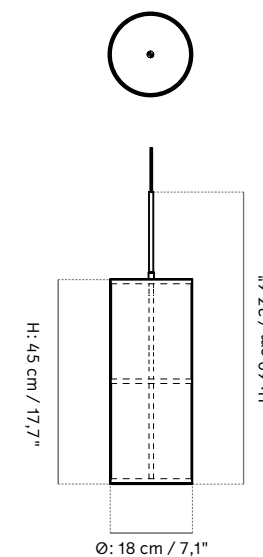

Large
H: 90 cm / 35,4"
Ø: 30 cm / 11,8"

PRODUCTION PROCESS
Welded steel frame with a hand-made shade.

COLOURS
White, bronzed brass

MATERIALS
Steel, linen, PS plastic.
Thickness of line may vary giving a slightly different light.

CORD LENGTH
500 cm / 197"

CLASSIFICATION
IP20

CERTIFICATIONS
CE certified, tests can be obtained upon request.

PACKAGING TYPE
Small: Gift box
Large: Brown box

PACKAGING MEASUREMENTS (H x W x D)
Small
24 cm x 24 cm x 50 cm / 9,4" x 9,4" x 19,7"

Large
37 cm x 37 cm x 80 cm
14,6" x 14,6" x 31,5"

MATERIALS & MAINTENANCE
Please visit menuspace.com for materials and care and maintenance instructions.

SMALL

LARGE

Hashira Pendant, Cluster

BY NORM ARCHITECTS

Hashira Pendant, Cluster

BY NORM ARCHITECTS

TECHNICAL SPECIFICATIONS

PRODUCT TYPE
Pendant

ENVIRONMENT
Indoor

DIMENSIONS

Small
H: 60 cm / 23,6"
Ø: 37 cm / 14,6"

Large
H: 90 cm / 35,4"
Ø: 61,5 cm / 24,2"