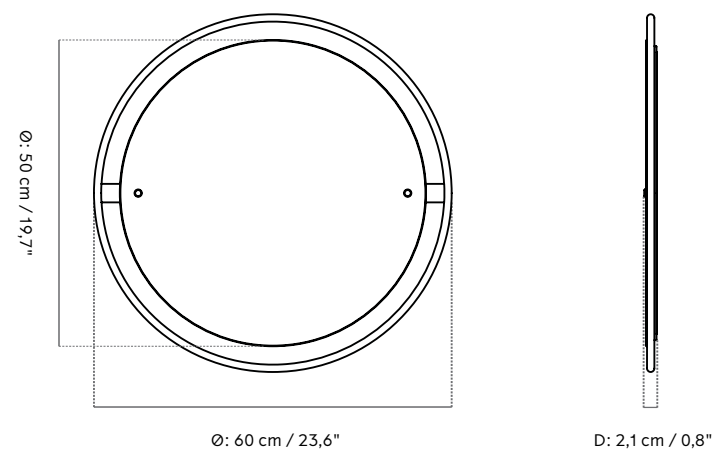

Ø60
Ø: 60 cm / 23,6"
D: 2,2 cm / 0,9"

Ø110
Ø: 110 cm / 43,3"
D: 2,2 cm / 0,9"

Rectangular
H: 158,4 cm / 62,4"
W: 53,4 cm / 21"
D: 2,2 cm / 0,9"

PRODUCTION PROCESS
The solid brass frame is untreated and will tarnish over time.

TEST
ISTA 1A

CERTIFICATIONS
TSCA title VI compliant

PACKAGING TYPE
Brown box

PACKAGING MEASUREMENTS (H x W x D)

Ø60
17 cm x 68 cm x 68 cm / 6,7" x 26,8" x 26,8"

Ø110
13,5 cm x 127 cm x 127 cm / 5,3" x 50" x 50"

Rectangular
19,5 cm x 67 cm x 171 cm / 7,7" x 26,42" x 67,3"

MATERIALS & MAINTENANCE
Please visit [menspace.com](https://www.menspace.com) for materials and care and maintenance instructions.

Nimbus Mirror

BY KRØYER-SÆTTER-LASSEN

TECHNICAL DRAWING

NIMBUS MIRROR, Ø60

NIMBUS MIRROR, Ø110

Nimbus Mirror

BY KRØYER-SÆTTER-LASSEN

TECHNICAL DRAWING

NIMBUS MIRROR, RECTANGULAR, Ø60