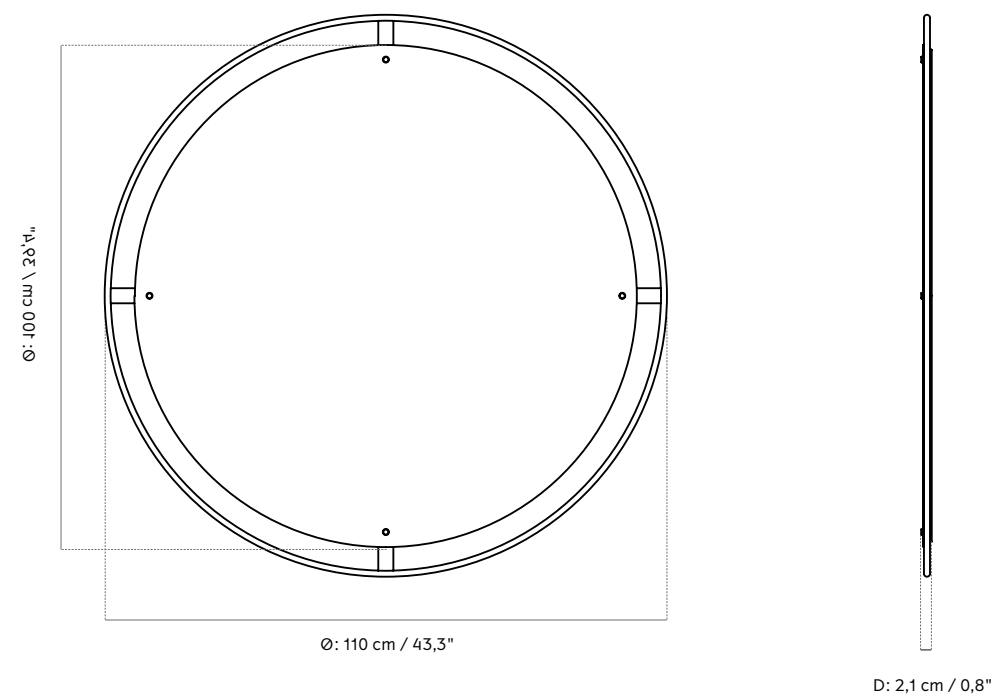

PRODUCT SHEET

Nimbus Mirror

by Krøyer-Sætter-Lassen

Nimbus Mirror

BY KRØYER-SÆTTER-LASSEN

A glass mirror set on MDF with circular or rectangular bronzed brass frame and decorative screws.

Nimbus Mirror, Ø60, Polished Brass, by Krøyer-Sætter-Lassen
 Nimbus Mirror, Ø60, Bronzed Brass, by Krøyer-Sætter-Lassen
 Nimbus Mirror, Ø110, Polished Brass, by Krøyer-Sætter-Lassen
 Nimbus Mirror, Rectangular, Bronzed Brass, by Krøyer-Sætter-Lassen
 Gravel Rug, Ivory, by Nina Bruun
 Androgyne Lounge Table, by Danielle Siggerud
 Reverse Lamp, by Aleksandar Lazic

Ø60
Ø: 60 cm / 23,6"
D: 2,2 cm / 0,9"

Ø110
Ø: 110 cm / 43,3"
D: 2,2 cm / 0,9"

Rectangular
H: 158,4 cm / 62,4"
W: 53,4 cm / 21"
D: 2,2 cm / 0,9"

PRODUCTION PROCESS
The solid brass frame is untreated and will tarnish over time.

Rectangular
19,5 cm x 67 cm x 171 cm / 7,7" x 26,42" x 67,3"

MATERIALS & MAINTENANCE
Please visit [menspace.com](https://www.menspace.com) for materials and care and maintenance instructions.

Nimbus Mirror

BY KRØYER-SÆTTER-LASSEN

TECHNICAL DRAWING

NIMBUS MIRROR, Ø60

NIMBUS MIRROR, Ø110

Nimbus Mirror

BY KRØYER-SÆTTER-LASSEN

TECHNICAL DRAWING

NIMBUS MIRROR, RECTANGULAR, Ø60