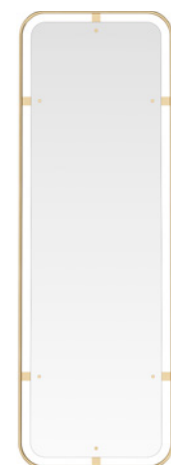

PRODUCT SHEET

Nimbus Mirror

by Krøyer-Sætter-Lassen

Nimbus Mirror

BY KRØYER-SÆTTER-LASSEN

A glass mirror set on MDF with circular or rectangular bronzed brass frame and decorative screws.

Nimbus Mirror, Ø60, Polished Brass, by Krøyer-Sætter-Lassen
 Nimbus Mirror, Ø60, Bronzed Brass, by Krøyer-Sætter-Lassen
 Nimbus Mirror, Ø110, Polished Brass, by Krøyer-Sætter-Lassen
 Nimbus Mirror, Rectangular, Bronzed Brass, by Krøyer-Sætter-Lassen
 Gravel Rug, Ivory, by Nina Bruun
 Androgyne Lounge Table, by Danielle Siggerud
 Reverse Lamp, by Aleksandar Lazic

PRODUCT OPTIONS

Ø60

Polished Brass

Bronzed Brass

Ø110

Polished Brass

Bronzed Brass

RECTANGULAR

Ø60
Ø: 60 cm / 23,6"
D: 2,2 cm / 0,9"

Ø110
Ø: 110 cm / 43,3"
D: 2,2 cm / 0,9"

Rectangular
H: 158,4 cm / 62,4"
W: 53,4 cm / 21"
D: 2,2 cm / 0,9"

PRODUCTION PROCESS
The solid brass frame is untreated and will tarnish over time.

Rectangular
19,5 cm x 67 cm x 171 cm / 7,7" x 26,42" x 67,3"

MATERIALS & MAINTENANCE
Please visit [menspace.com](https://www.menspace.com) for materials and care and maintenance instructions.

Nimbus Mirror