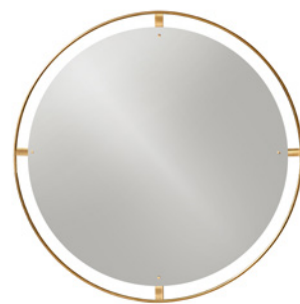

PRODUCT SHEET

Nimbus Mirror

by Krøyer-Sætter-Lassen

Nimbus Mirror

BY KRØYER-SÆTTER-LASSEN

A glass mirror set on MDF with circular or rectangular bronzed brass frame and decorative screws.

Nimbus Mirror, Ø60, Polished Brass, by Krøyer-Sætter-Lassen
 Nimbus Mirror, Ø60, Bronzed Brass, by Krøyer-Sætter-Lassen
 Nimbus Mirror, Ø110, Polished Brass, by Krøyer-Sætter-Lassen
 Nimbus Mirror, Rectangular, Bronzed Brass, by Krøyer-Sætter-Lassen
 Gravel Rug, Ivory, by Nina Bruun
 Androgyne Lounge Table, by Danielle Siggerud
 Reverse Lamp, by Aleksandar Lazic

PRODUCT OPTIONS

Ø60

Polished Brass

Bronzed Brass

Ø110

Polished Brass

Bronzed Brass

RECTANGULAR

Polished Brass

Bronzed Brass

Nimbus Mirror

BY KRØYER-SÆTTER-LASSEN

TECHNICAL SPECIFICATIONS

PRODUCT TYPE
Mirror

ENVIRONMENT
Indoor

DIMENSIONS

Ø60
Ø: 60 cm / 23,6"
D: 2,2 cm / 0,9"

Ø110
Ø: 110 cm / 43,3"
D: 2,2 cm / 0,9"

Rectangular
H: 158,4 cm / 62,4"
W: 53,4 cm / 21"
D: 2,2 cm / 0,9"

PRODUCTION PROCESS
The solid brass frame is untreated and will tarnish over time.