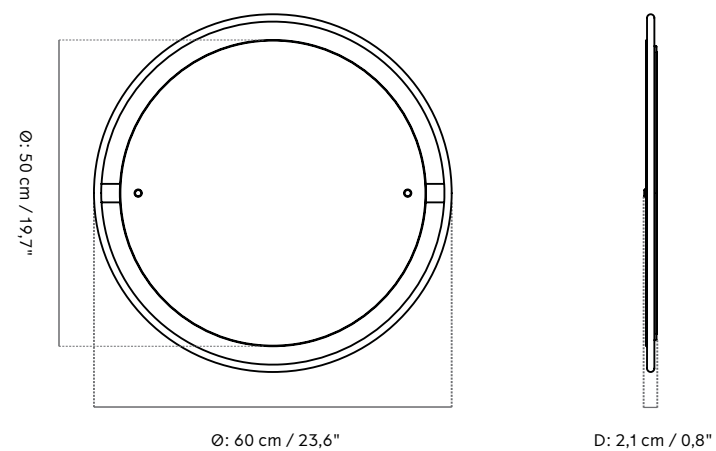

Ø60
Ø: 60 cm / 23,6"
D: 2,2 cm / 0,9"

Ø110
Ø: 110 cm / 43,3"
D: 2,2 cm / 0,9"

Rectangular
H: 158,4 cm / 62,4"
W: 53,4 cm / 21"
D: 2,2 cm / 0,9"

PRODUCTION PROCESS
The solid brass frame is untreated and will tarnish over time.

TEST
ISTA 1A

CERTIFICATIONS
TSCA title VI compliant

PACKAGING TYPE
Brown box

PACKAGING MEASUREMENTS (H x W x D)

Ø60
17 cm x 68 cm x 68 cm / 6,7" x 26,8" x 26,8"

Ø110
13,5 cm x 127 cm x 127 cm / 5,3" x 50" x 50"

Rectangular
19,5 cm x 67 cm x 171 cm / 7,7" x 26,42" x 67,3"

MATERIALS & MAINTENANCE
Please visit [menuspace.com](https://www.menuspace.com) for materials and care and maintenance instructions.

Nimbus Mirror

BY KRØYER-SÆTTER-LASSEN

TECHNICAL DRAWING

NIMBUS MIRROR, Ø60

NIMBUS MIRROR, Ø110

Nimbus Mirror

BY KRØYER-SÆTTER-LASSEN

TECHNICAL DRAWING

NIMBUS MIRROR, RECTANGULAR, Ø60