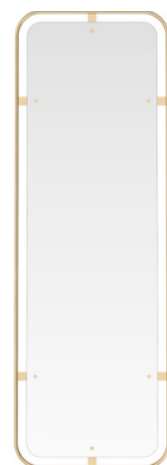

PRODUCT SHEET

Nimbus Mirror

by Krøyer-Sætter-Lassen

Nimbus Mirror

BY KRØYER-SÆTTER-LASSEN

A glass mirror set on MDF with circular or rectangular bronzed brass frame and decorative screws.

Nimbus Mirror, Ø60, Polished Brass, by Krøyer-Sætter-Lassen
 Nimbus Mirror, Ø60, Bronzed Brass, by Krøyer-Sætter-Lassen
 Nimbus Mirror, Ø110, Polished Brass, by Krøyer-Sætter-Lassen
 Nimbus Mirror, Rectangular, Bronzed Brass, by Krøyer-Sætter-Lassen
 Gravel Rug, Ivory, by Nina Bruun
 Androgyne Lounge Table, by Danielle Siggerud
 Reverse Lamp, by Aleksandar Lazic

PRODUCT OPTIONS

Ø60

Polished Brass

Bronzed Brass

Ø110

Polished Brass

Bronzed Brass

RECTANGULAR

Ø60
Ø: 60 cm / 23,6"
D: 2,2 cm / 0,9"

Ø110
Ø: 110 cm / 43,3"
D: 2,2 cm / 0,9"

Rectangular
H: 158,4 cm / 62,4"
W: 53,4 cm / 21"
D: 2,2 cm / 0,9"

PRODUCTION PROCESS
The solid brass frame is untreated and will tarnish over time.

Rectangular
19,5 cm x 67 cm x 171 cm / 7,7" x 26,42" x 67,3"

MATERIALS & MAINTENANCE
Please visit [menuspace.com](https://www.menuspace.com) for materials and care and maintenance instructions.

Nimbus Mirror