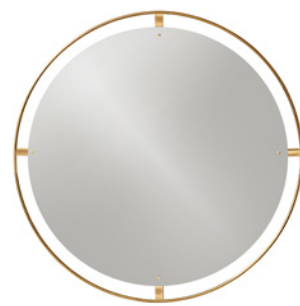

PRODUCT SHEET

Nimbus Mirror

by Krøyer-Sætter-Lassen

Nimbus Mirror

BY KRØYER-SÆTTER-LASSEN

A glass mirror set on MDF with circular or rectangular bronzed brass frame and decorative screws.

Nimbus Mirror, Ø60, Polished Brass, by Krøyer-Sætter-Lassen
 Nimbus Mirror, Ø60, Bronzed Brass, by Krøyer-Sætter-Lassen
 Nimbus Mirror, Ø110, Polished Brass, by Krøyer-Sætter-Lassen
 Nimbus Mirror, Rectangular, Bronzed Brass, by Krøyer-Sætter-Lassen
 Gravel Rug, Ivory, by Nina Bruun
 Androgyne Lounge Table, by Danielle Siggerud
 Reverse Lamp, by Aleksandar Lazic

PRODUCT OPTIONS

Ø60

Polished Brass

Bronzed Brass

Ø110

Polished Brass

Bronzed Brass

RECTANGULAR

Polished Brass

Bronzed Brass

Nimbus Mirror

BY KRØYER-SÆTTER-LASSEN

TECHNICAL SPECIFICATIONS

PRODUCT TYPE
Mirror

ENVIRONMENT
Indoor

DIMENSIONS

Ø60
Ø: 60 cm / 23,6"
D: 2,2 cm / 0,9"

Ø110
Ø: 110 cm / 43,3"
D: 2,2 cm / 0,9"

Rectangular
H: 158,4 cm / 62,4"
W: 53,4 cm / 21"
D: 2,2 cm / 0,9"

PRODUCTION PROCESS
The solid brass frame is untreated and will tarnish over time.