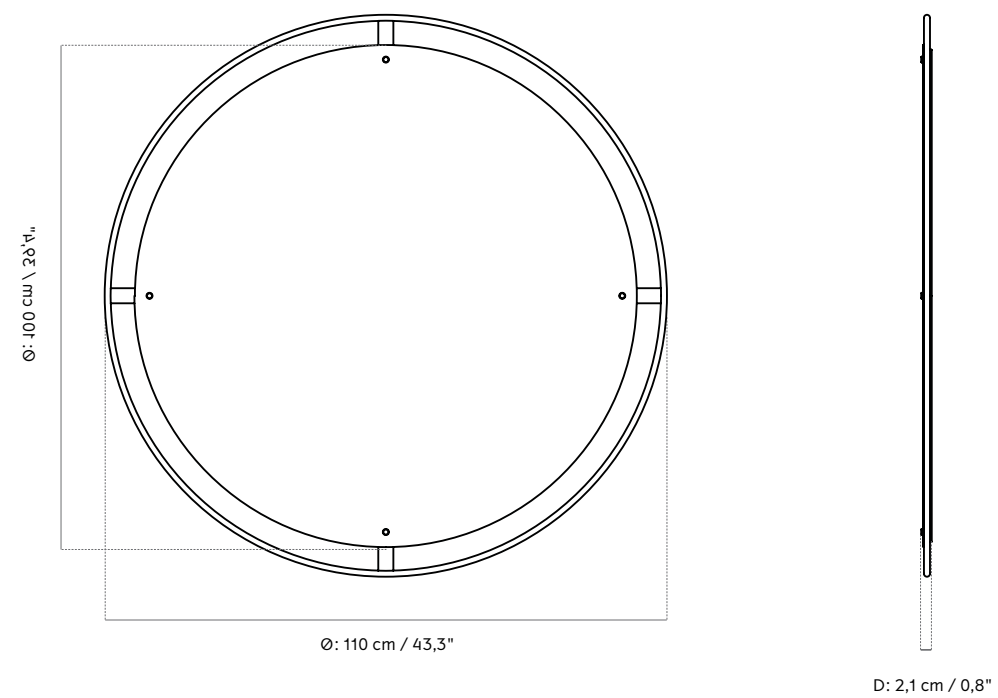

PRODUCT SHEET

Nimbus Mirror

by Krøyer-Sætter-Lassen

Nimbus Mirror

BY KRØYER-SÆTTER-LASSEN

A glass mirror set on MDF with circular or rectangular bronzed brass frame and decorative screws.

Nimbus Mirror, Ø60, Polished Brass, by Krøyer-Sætter-Lassen
 Nimbus Mirror, Ø60, Bronzed Brass, by Krøyer-Sætter-Lassen
 Nimbus Mirror, Ø110, Polished Brass, by Krøyer-Sætter-Lassen
 Nimbus Mirror, Rectangular, Bronzed Brass, by Krøyer-Sætter-Lassen
 Gravel Rug, Ivory, by Nina Bruun
 Androgyne Lounge Table, by Danielle Siggerud
 Reverse Lamp, by Aleksandar Lazic

Ø60
Ø: 60 cm / 23,6"
D: 2,2 cm / 0,9"

Ø110
Ø: 110 cm / 43,3"
D: 2,2 cm / 0,9"

Rectangular
H: 158,4 cm / 62,4"
W: 53,4 cm / 21"
D: 2,2 cm / 0,9"

PRODUCTION PROCESS
The solid brass frame is untreated and will tarnish over time.

Rectangular
19,5 cm x 67 cm x 171 cm / 7,7" x 26,42" x 67,3"

MATERIALS & MAINTENANCE
Please visit [menuspace.com](https://www.menuspace.com) for materials and care and maintenance instructions.

Nimbus Mirror

BY KRØYER-SÆTTER-LASSEN

TECHNICAL DRAWING

NIMBUS MIRROR, Ø60

NIMBUS MIRROR, Ø110

Nimbus Mirror

BY KRØYER-SÆTTER-LASSEN

TECHNICAL DRAWING

NIMBUS MIRROR, RECTANGULAR, Ø60