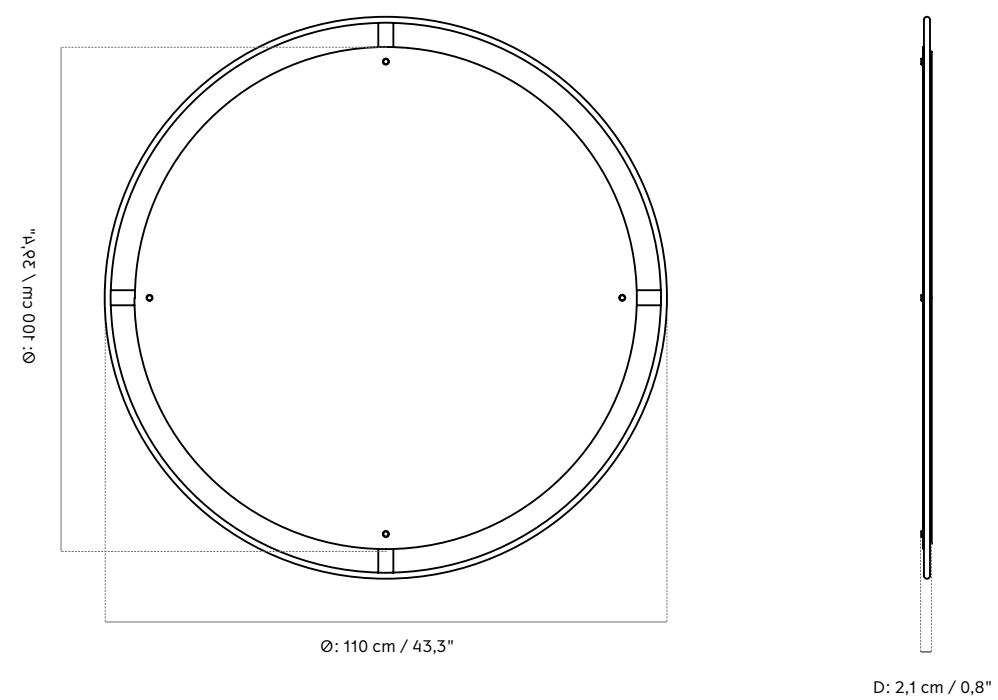

PRODUCT SHEET

Nimbus Mirror

by Krøyer-Sætter-Lassen

Nimbus Mirror

BY KRØYER-SÆTTER-LASSEN

A glass mirror set on MDF with circular or rectangular bronzed brass frame and decorative screws.

Nimbus Mirror, Ø60, Polished Brass, by Krøyer-Sætter-Lassen
Nimbus Mirror, Ø60, Bronzed Brass, by Krøyer-Sætter-Lassen
Nimbus Mirror, Ø110, Polished Brass, by Krøyer-Sætter-Lassen
Nimbus Mirror, Rectangular, Bronzed Brass, by Krøyer-Sætter-Lassen
Gravel Rug, Ivory, by Nina Bruun
Androgyne Lounge Table, by Danielle Siggerud
Reverse Lamp, by Aleksandar Lazic

Ø60
Ø: 60 cm / 23,6"
D: 2,2 cm / 0,9"

Ø110
Ø: 110 cm / 43,3"
D: 2,2 cm / 0,9"

Rectangular
H: 158,4 cm / 62,4"
W: 53,4 cm / 21"
D: 2,2 cm / 0,9"

PRODUCTION PROCESS

The solid brass frame is untreated and will tarnish over time.

Rectangular
19,5 cm x 67 cm x 171 cm / 7,7" x 26,42" x 67,3"

MATERIALS & MAINTENANCE

Please visit [menuspace.com](https://www.menuspace.com) for materials and care and maintenance instructions.

Nimbus Mirror

BY KRØYER-SÆTTER-LASSEN

TECHNICAL DRAWING

NIMBUS MIRROR, Ø60

NIMBUS MIRROR, Ø110

Nimbus Mirror

BY KRØYER-SÆTTER-LASSEN

TECHNICAL DRAWING

NIMBUS MIRROR, RECTANGULAR, Ø60