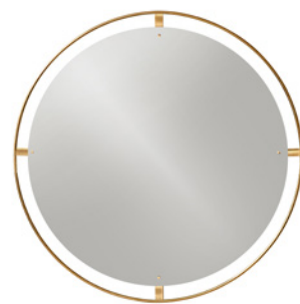

PRODUCT SHEET

Nimbus Mirror

by Krøyer-Sætter-Lassen

Nimbus Mirror

BY KRØYER-SÆTTER-LASSEN

A glass mirror set on MDF with circular or rectangular bronzed brass frame and decorative screws.

Nimbus Mirror, Ø60, Polished Brass, by Krøyer-Sætter-Lassen
Nimbus Mirror, Ø60, Bronzed Brass, by Krøyer-Sætter-Lassen
Nimbus Mirror, Ø110, Polished Brass, by Krøyer-Sætter-Lassen
Nimbus Mirror, Rectangular, Bronzed Brass, by Krøyer-Sætter-Lassen
Gravel Rug, Ivory, by Nina Bruun
Androgyne Lounge Table, by Danielle Siggerud
Reverse Lamp, by Aleksandar Lazic

PRODUCT OPTIONS

Ø60

Polished Brass

Bronzed Brass

Ø110

Polished Brass

Bronzed Brass

RECTANGULAR

Polished Brass

Bronzed Brass

Nimbus Mirror

BY KRØYER-SÆTTER-LASSEN

TECHNICAL SPECIFICATIONS

PRODUCT TYPE
Mirror

ENVIRONMENT
Indoor

DIMENSIONS

Ø60
Ø: 60 cm / 23,6"
D: 2,2 cm / 0,9"

Ø110
Ø: 110 cm / 43,3"
D: 2,2 cm / 0,9"

Rectangular
H: 158,4 cm / 62,4"
W: 53,4 cm / 21"
D: 2,2 cm / 0,9"

PRODUCTION PROCESS

The solid brass frame is untreated and will tarnish over time.