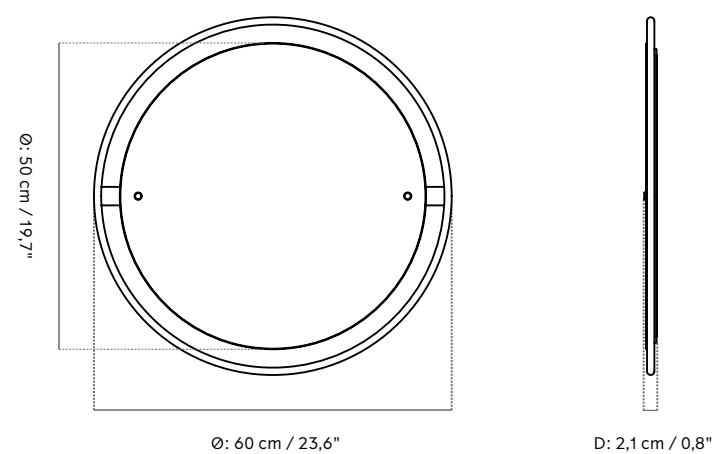

Ø60
Ø: 60 cm / 23,6"
D: 2,2 cm / 0,9"

Ø110
Ø: 110 cm / 43,3"
D: 2,2 cm / 0,9"

Rectangular
H: 158,4 cm / 62,4"
W: 53,4 cm / 21"
D: 2,2 cm / 0,9"

PRODUCTION PROCESS

The solid brass frame is untreated and will tarnish over time.

TEST
ISTA 1A

CERTIFICATIONS
TSCA title VI compliant

PACKAGING TYPE
Brown box

PACKAGING MEASUREMENTS (H x W x D)

Ø60
17 cm x 68 cm x 68 cm / 6,7" x 26,8" x 26,8"

Ø110
13,5 cm x 127 cm x 127 cm / 5,3" x 50" x 50"

Rectangular
19,5 cm x 67 cm x 171 cm / 7,7" x 26,42" x 67,3"

MATERIALS & MAINTENANCE

Please visit [menuspace.com](https://www.menuspace.com) for materials and care and maintenance instructions.

Nimbus Mirror

BY KRØYER-SÆTTER-LASSEN

TECHNICAL DRAWING

NIMBUS MIRROR, Ø60

NIMBUS MIRROR, Ø110

Nimbus Mirror

BY KRØYER-SÆTTER-LASSEN

TECHNICAL DRAWING

NIMBUS MIRROR, RECTANGULAR, Ø60